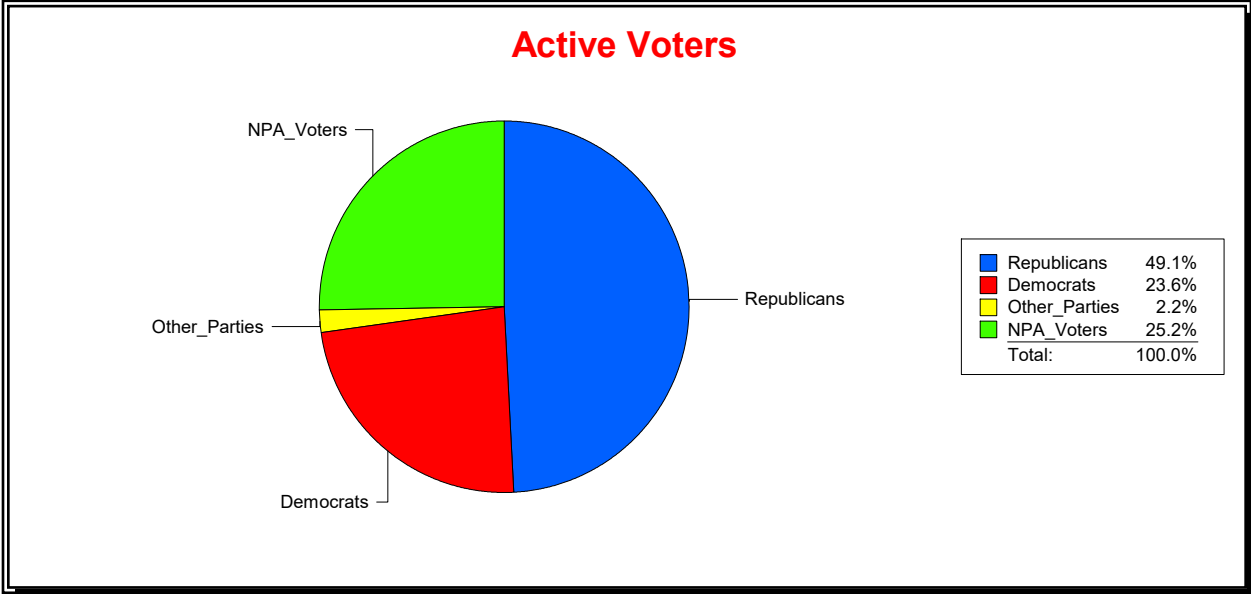

Ron Turner

Supervisor of Elections

Sarasota County, FL

Date 1/2/2024

Time 08:03 AM

Graphs of District Registration

Active Registered Voters

Inactive Voters

District	Total	Dems	Reps	NonP	Other	Total	Dems	Reps	NonP	Other
STATE HOUSE DIST 75	54,014	12,733	26,502	13,594	1,185	7,963	2,014	2,873	2,925	151