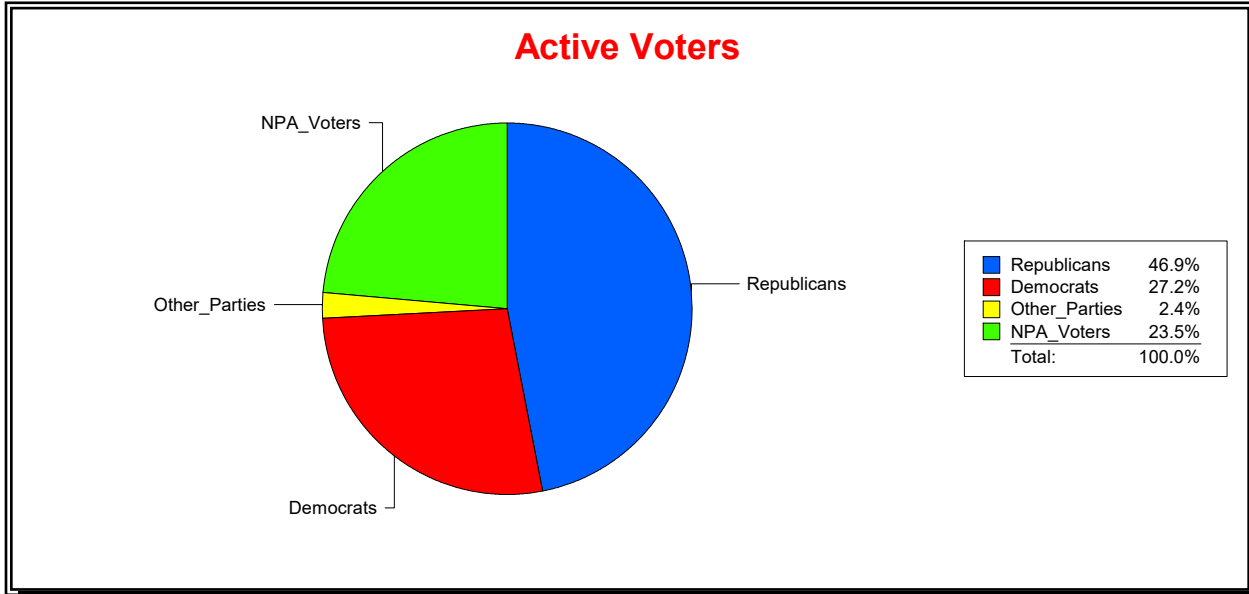

Ron Turner

Supervisor of Elections

Sarasota County, FL

Date 1/2/2024

Time 08:03 AM

Graphs of District Registration

Active Registered Voters

Inactive Voters

District	Total	Dems	Reps	NonP	Other	Total	Dems	Reps	NonP	Other
SOIL AND WATER DIST 4	68,251	18,577	31,978	16,070	1,626	10,129	2,932	3,488	3,508	201