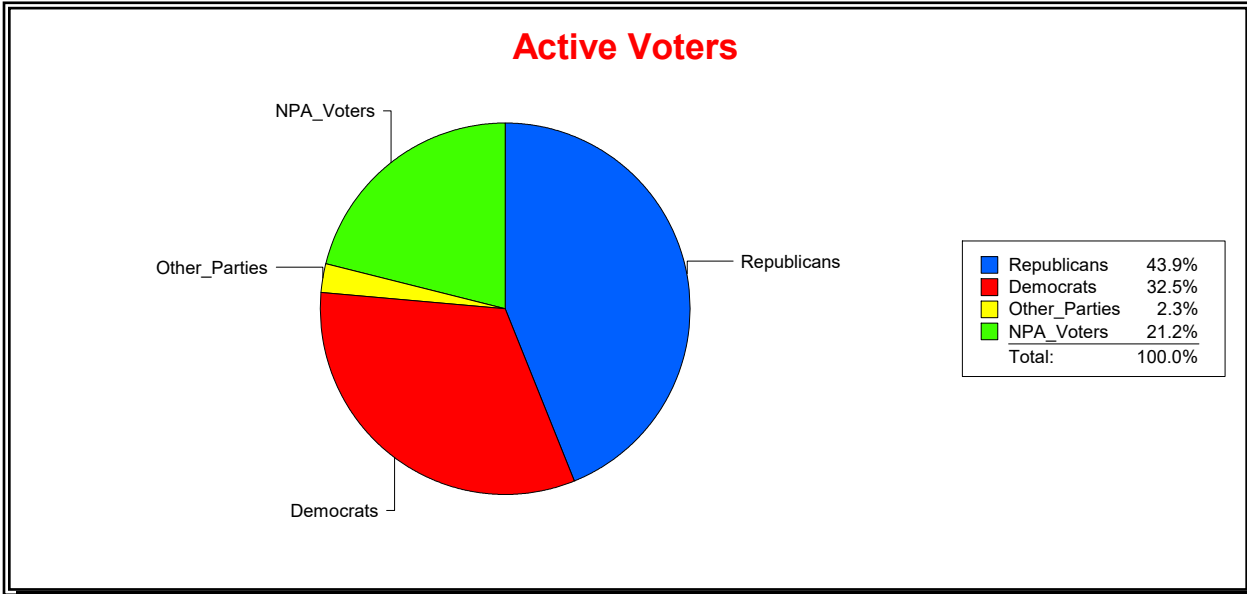

Ron Turner

Supervisor of Elections

Sarasota County, FL

Date 1/2/2024

Time 08:03 AM

Graphs of District Registration

Active Registered Voters

Inactive Voters

District	Total	Dems	Reps	NonP	Other	Total	Dems	Reps	NonP	Other
LONGBOAT KEY 2	1,272	414	559	270	29	145	43	62	40	0