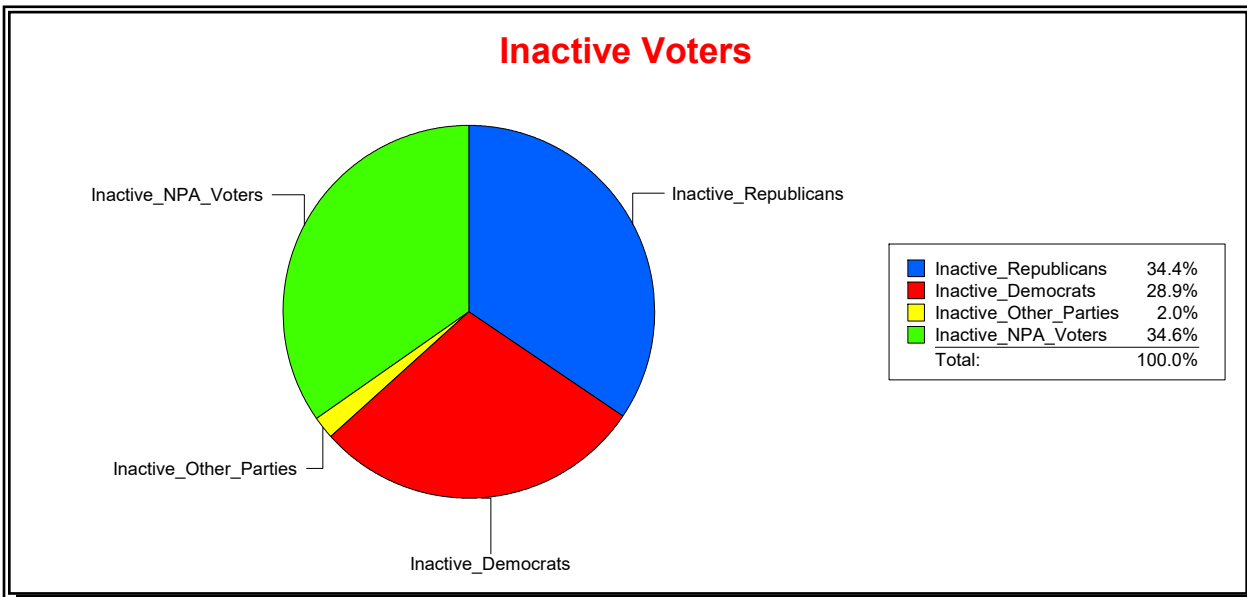

Ron Turner

Supervisor of Elections

Sarasota County, FL

Date 1/2/2024

Time 08:03 AM

Graphs of District Registration

Active Registered Voters

Inactive Voters

District	Total	Dems	Reps	NonP	Other	Total	Dems	Reps	NonP	Other
CNTY COMM DIST 4	68,251	18,577	31,978	16,070	1,626	10,129	2,932	3,488	3,508	201