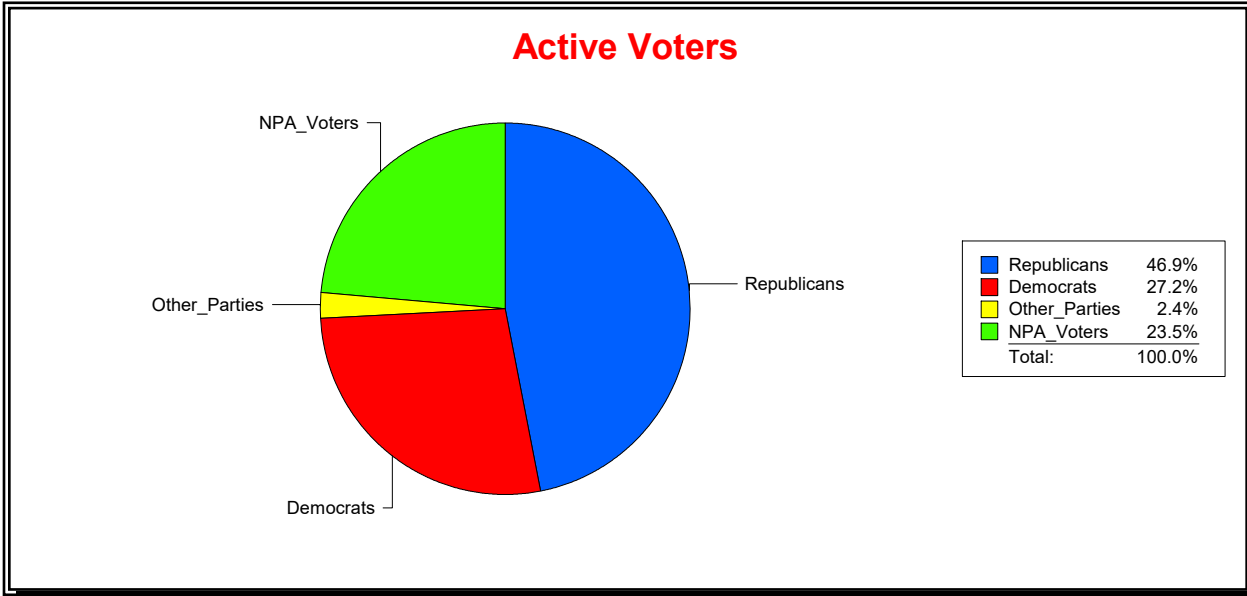

Ron Turner

Supervisor of Elections

Sarasota County, FL

Date 1/2/2024

Time 08:03 AM

Graphs of District Registration

Active Registered Voters

Inactive Voters

District	Total	Dems	Reps	NonP	Other	Total	Dems	Reps	NonP	Other
CNTY COMM DIST 4	68,251	18,577	31,978	16,070	1,626	10,129	2,932	3,488	3,508	201