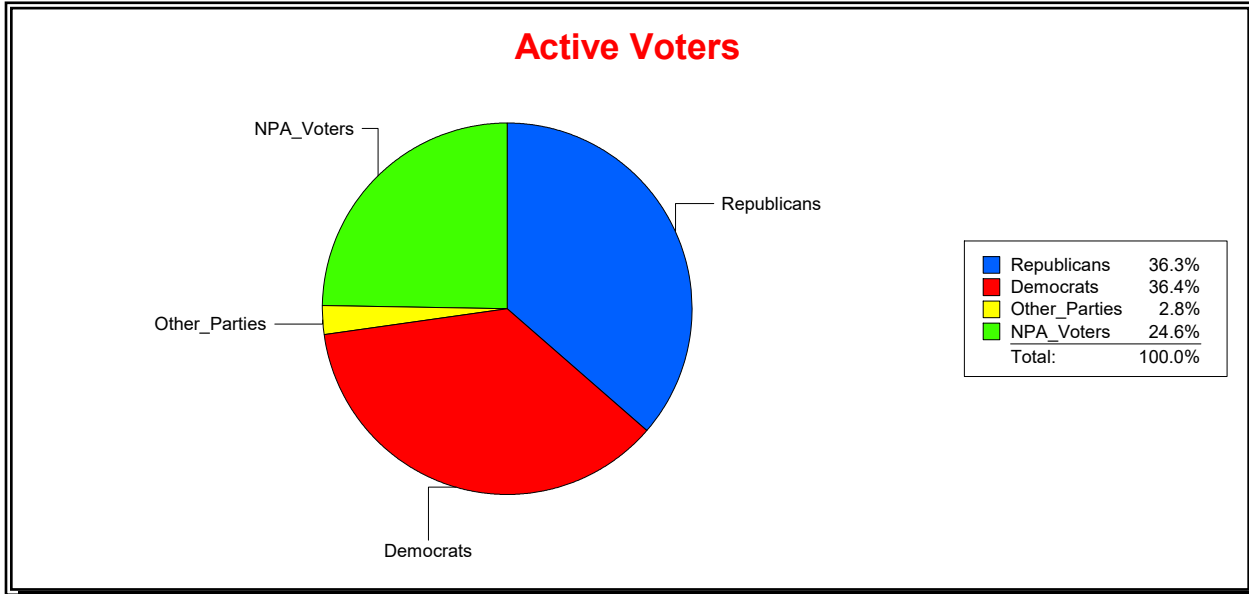

Ron Turner

Supervisor of Elections

Sarasota County, FL

Date 1/2/2024

Time 08:03 AM

Graphs of District Registration

Active Registered Voters

Inactive Voters

<u>District</u>	<u>Total</u>	<u>Dems</u>	<u>Reps</u>	<u>NonP</u>	<u>Other</u>	<u>Total</u>	<u>Dems</u>	<u>Reps</u>	<u>NonP</u>	<u>Other</u>
SARASOTA 3	9,301	3,384	3,374	2,287	256	2,456	858	667	883	48