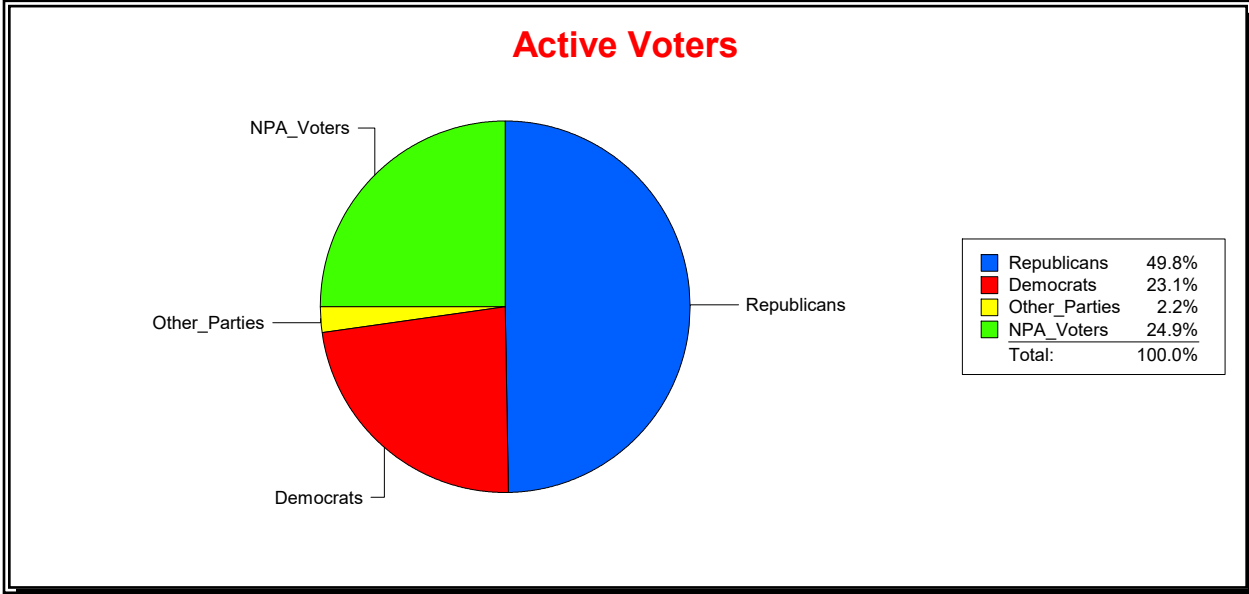

Sarasota County, FL

Date 1/2/2024

Time 08:03 AM

Graphs of District Registration

Active Registered Voters

Inactive Voters

District	Total	Dems	Reps	NonP	Other	Total	Dems	Reps	NonP	Other
ENGLEWOOD WATER DIST	13,691	3,166	6,815	3,411	299	2,156	564	781	768	43