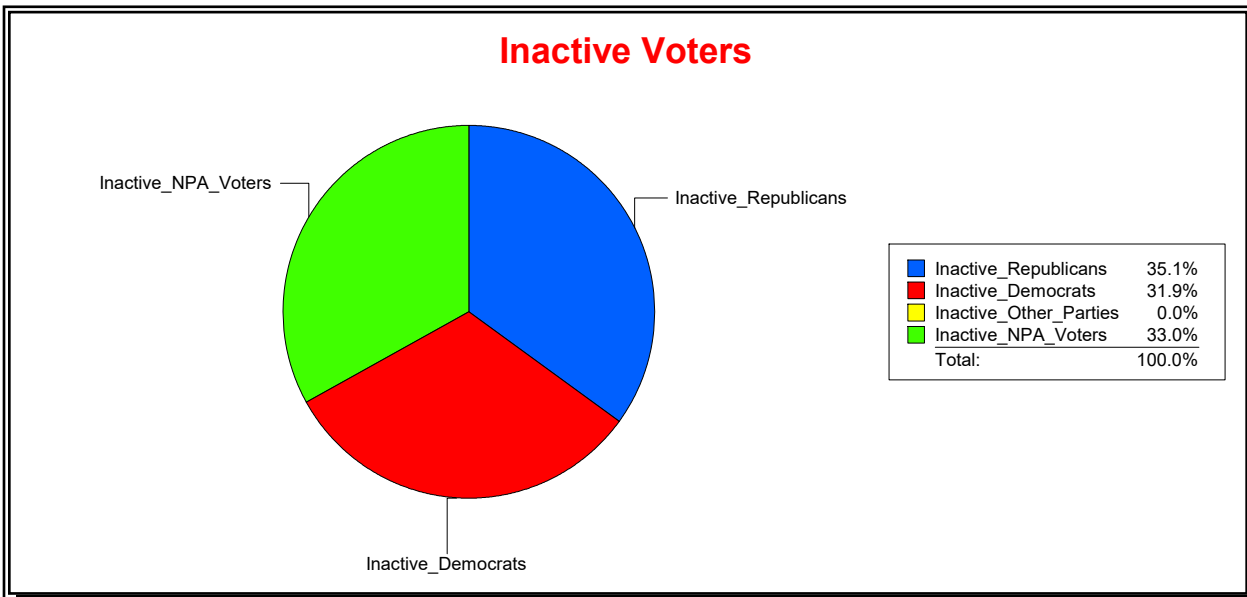

Ron Turner

Supervisor of Elections

Sarasota County, FL

Date 1/2/2024

Time 08:03 AM

Graphs of District Registration

Active Registered Voters

Inactive Voters

District	Total	Dems	Reps	NonP	Other	Total	Dems	Reps	NonP	Other
HLDY PK PK & REC DIST	501	152	205	131	13	94	30	33	31	0