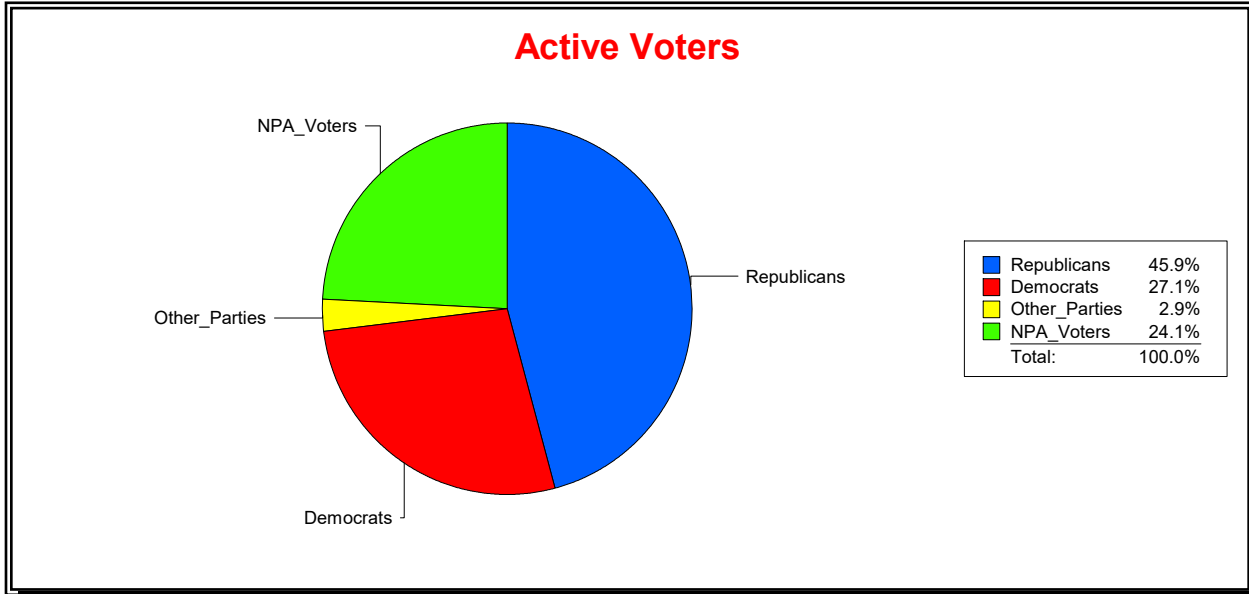

Ron Turner

Supervisor of Elections

Sarasota County, FL

Date 1/2/2024

Time 08:03 AM

Graphs of District Registration

Active Registered Voters

Inactive Voters

District	Total	Dems	Reps	NonP	Other	Total	Dems	Reps	NonP	Other
GOLDEN GATE POINT	340	92	156	82	10	56	16	23	17	0