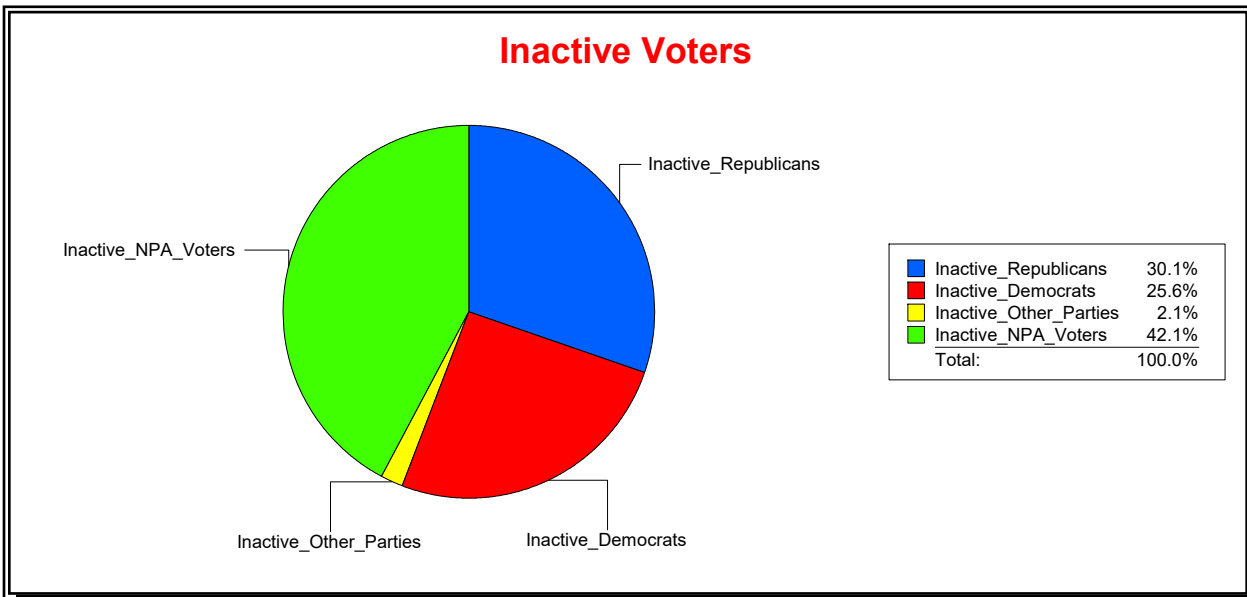

Ron Turner

Supervisor of Elections

Sarasota County, FL

Date 1/2/2024

Time 08:03 AM

Graphs of District Registration

Active Registered Voters

Inactive Voters

District	Total	Dems	Reps	NonP	Other	Total	Dems	Reps	NonP	Other
NORTH PORT	55,072	12,328	26,491	14,879	1,374	10,064	2,573	3,034	4,241	216