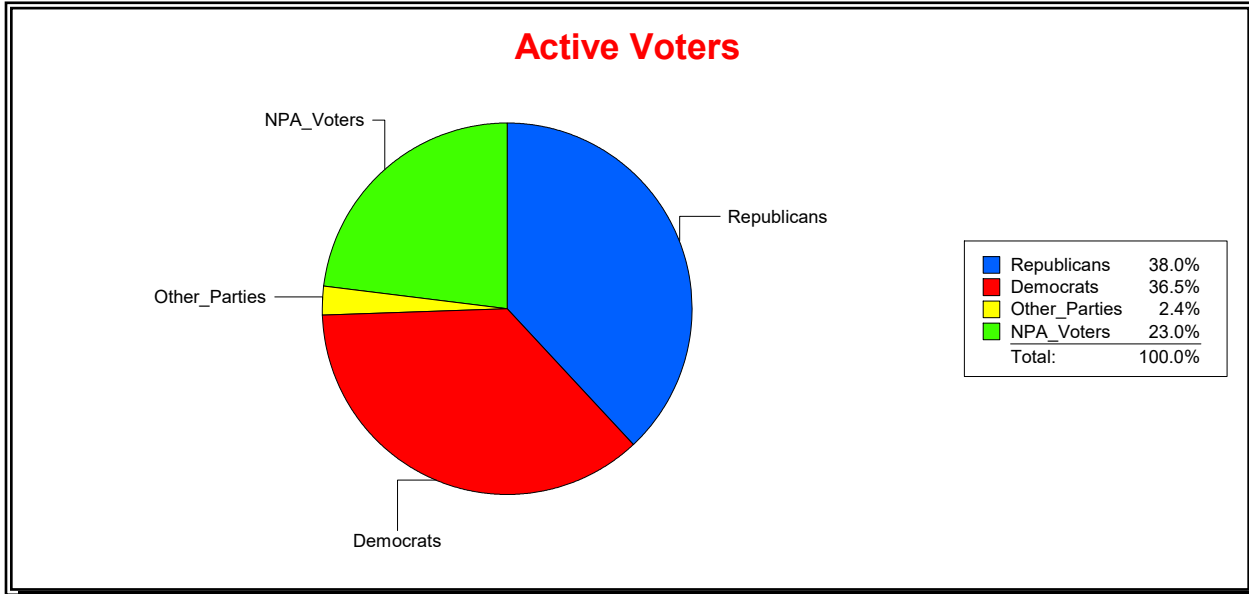

Ron Turner

Supervisor of Elections

Sarasota County, FL

Date 1/2/2024

Time 08:03 AM

Graphs of District Registration

Active Registered Voters

Inactive Voters

District	Total	Dems	Reps	NonP	Other	Total	Dems	Reps	NonP	Other
CNTY COMM DIST 2	57,246	20,889	21,780	13,189	1,388	12,757	4,892	3,485	4,155	225