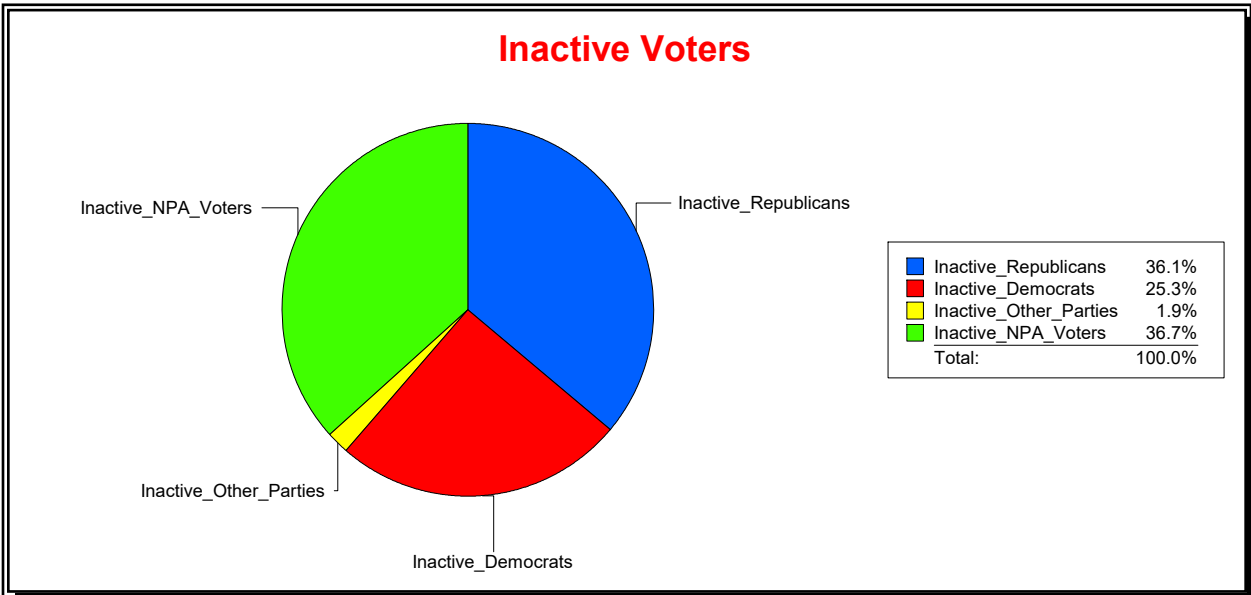

Ron Turner

Supervisor of Elections

Sarasota County, FL

Date 1/2/2024

Time 08:03 AM

Graphs of District Registration

Active Registered Voters

Inactive Voters

District	Total	Dems	Reps	NonP	Other	Total	Dems	Reps	NonP	Other
STATE HOUSE DIST 75	54,014	12,733	26,502	13,594	1,185	7,963	2,014	2,873	2,925	151