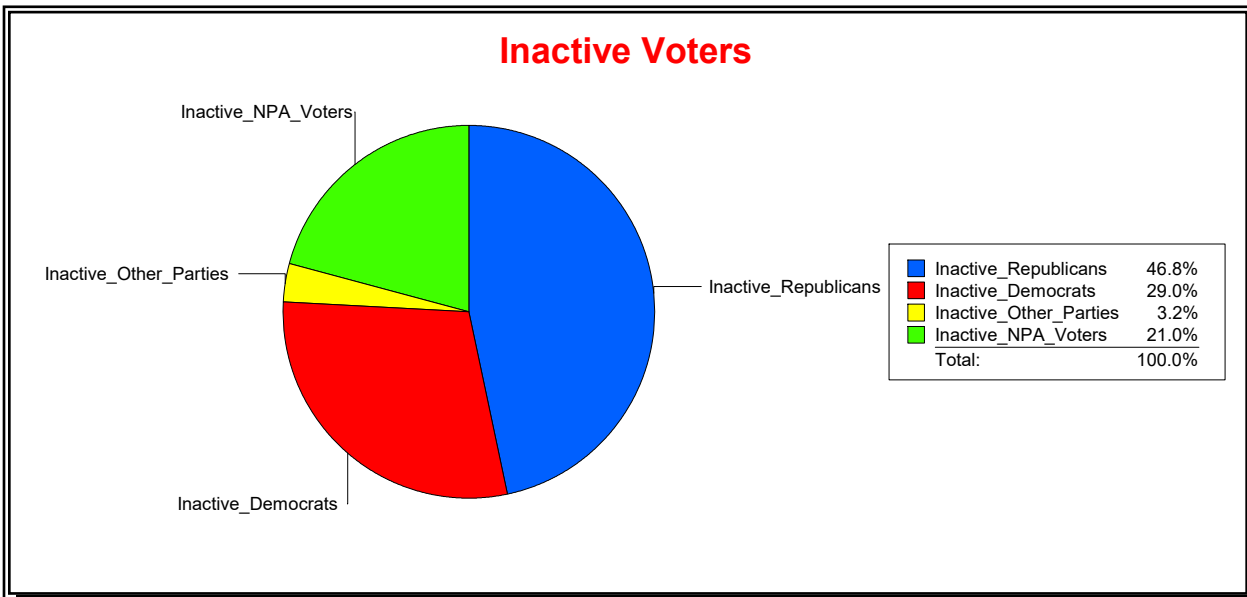

Ron Turner

Supervisor of Elections

Sarasota County, FL

Date 1/2/2024

Time 08:03 AM

Graphs of District Registration

Active Registered Voters

Inactive Voters

District	Total	Dems	Reps	NonP	Other	Total	Dems	Reps	NonP	Other
LBK DISTRICT 4	369	101	182	79	7	62	18	29	13	2