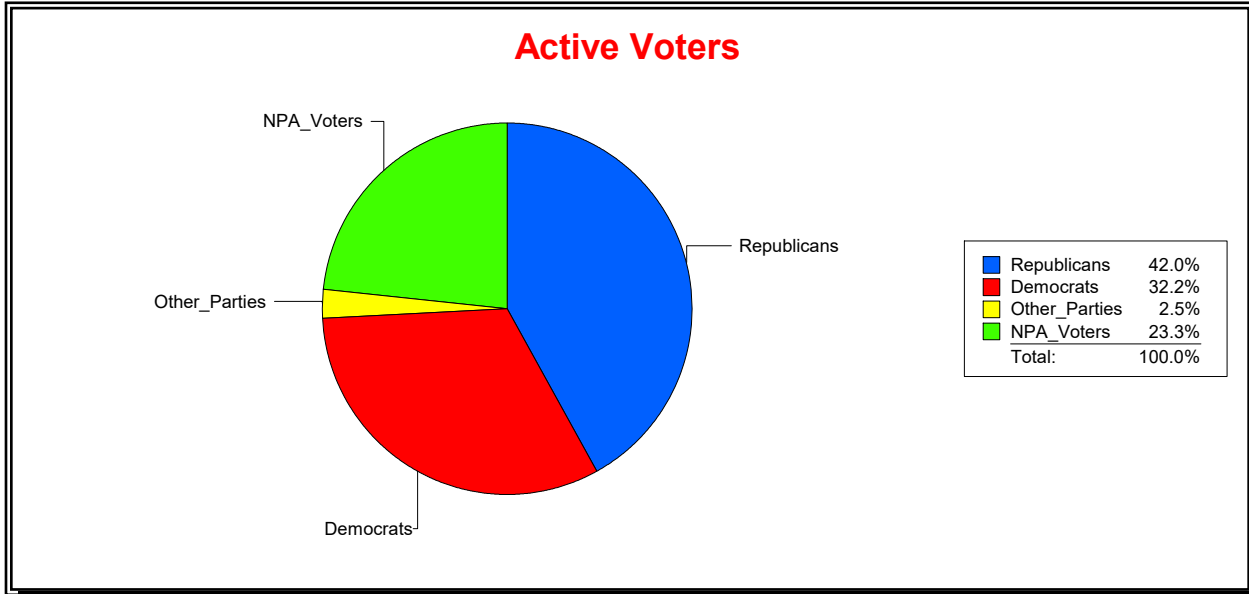

Ron Turner

Supervisor of Elections

Sarasota County, FL

Date 1/2/2024

Time 08:03 AM

Graphs of District Registration

Active Registered Voters

Inactive Voters

<u>District</u>	<u>Total</u>	<u>Dems</u>	<u>Reps</u>	<u>NonP</u>	<u>Other</u>	<u>Total</u>	<u>Dems</u>	<u>Reps</u>	<u>NonP</u>	<u>Other</u>
HOSPITAL BOARD NORTH	95,006	30,613	39,873	22,118	2,402	19,165	6,792	5,597	6,408	368