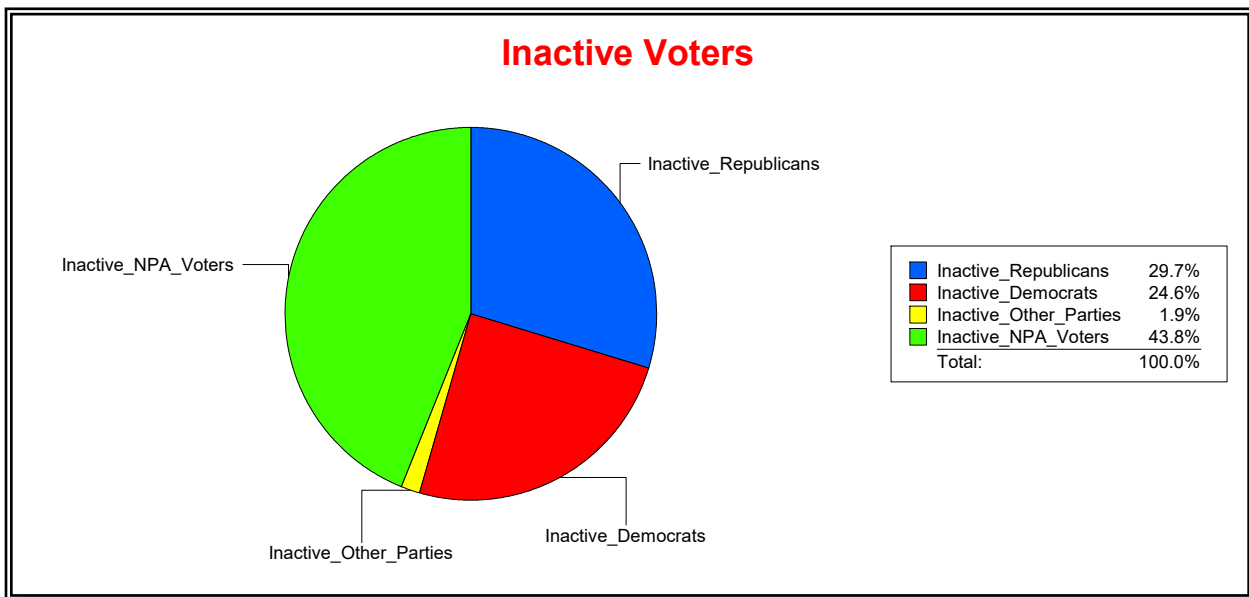

Ron Turner

Supervisor of Elections

Sarasota County, FL

Date 1/2/2024

Time 08:03 AM

Graphs of District Registration

Active Registered Voters

Inactive Voters

District	Total	Dems	Reps	NonP	Other	Total	Dems	Reps	NonP	Other
NORTH PORT DIST 3	9,200	2,033	4,262	2,649	256	2,064	508	613	903	40