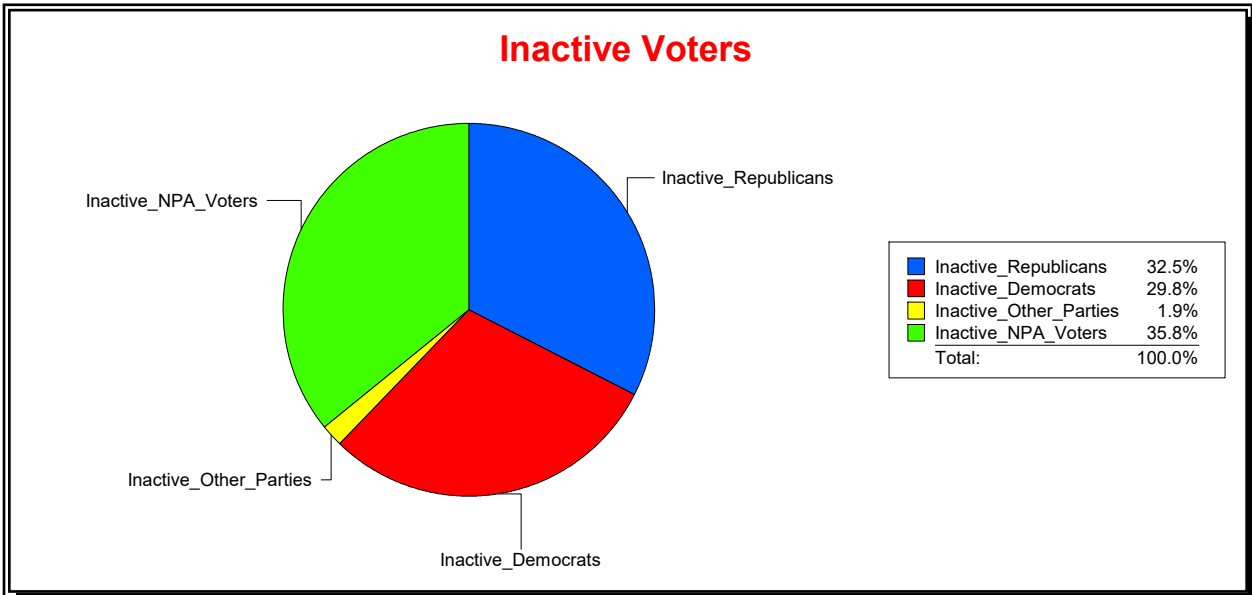

Ron Turner

Supervisor of Elections

Sarasota County, FL

Date 1/2/2024

Time 08:03 AM

Graphs of District Registration

Active Registered Voters

Inactive Voters

District	Total	Dems	Reps	NonP	Other	Total	Dems	Reps	NonP	Other
17TH CONGRESS DIST	322,190	88,104	148,140	78,351	7,595	55,545	16,569	18,043	19,858	1,075