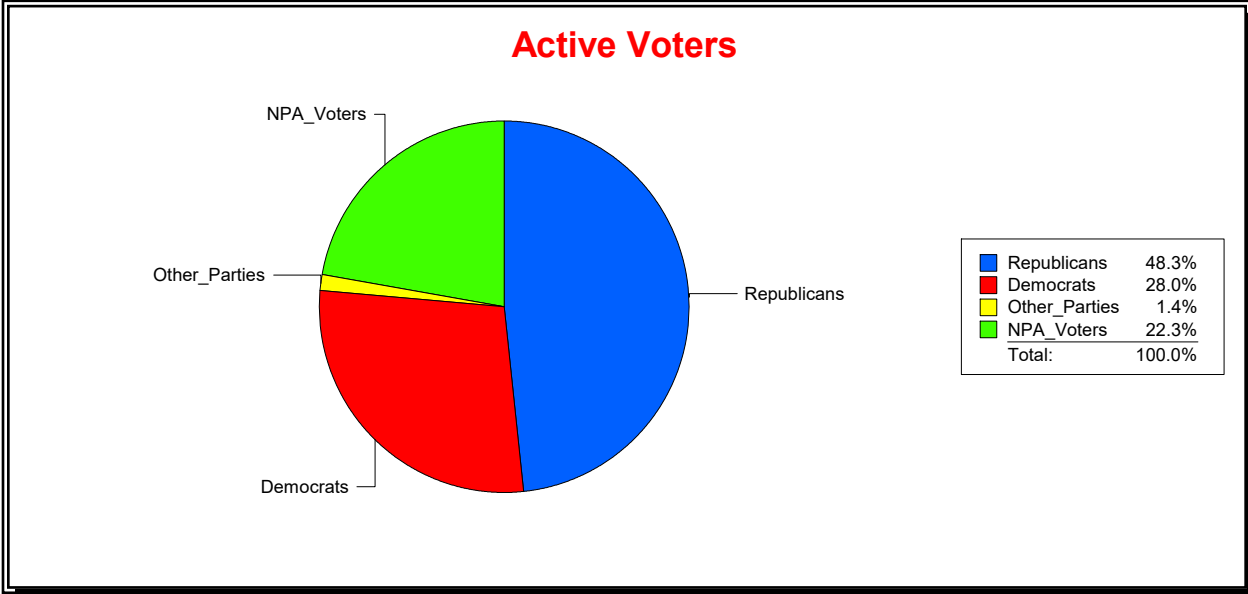

Ron Turner

Supervisor of Elections

Sarasota County, FL

Date 1/2/2024

Time 08:03 AM

Graphs of District Registration

Active Registered Voters

Inactive Voters

District	Total	Dems	Reps	NonP	Other	Total	Dems	Reps	NonP	Other
TRI-PAR PK & REC DIST	511	143	247	114	7	74	29	34	9	2