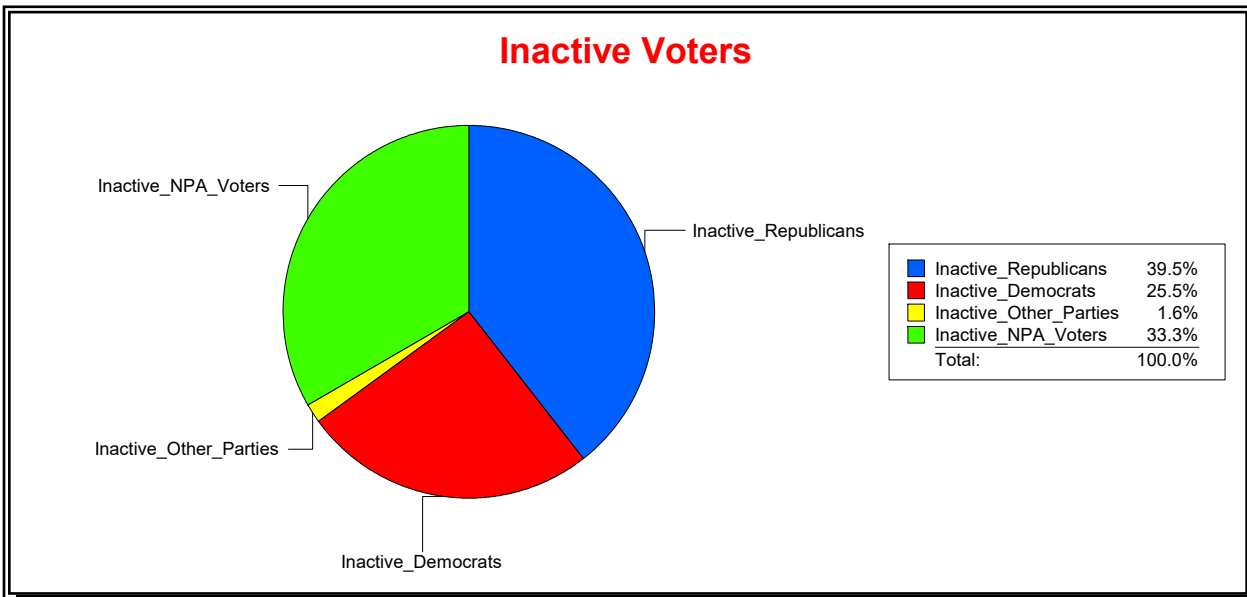

District	Total	Dems	Reps	NonP	Other	Total	Dems	Reps	NonP	Other
VENICE	21,814	5,565	10,569	5,251	429	2,795	713	1,105	931	46

Ron Turner

Supervisor of Elections

Sarasota County, FL

Date 1/2/2024

Time 08:03 AM