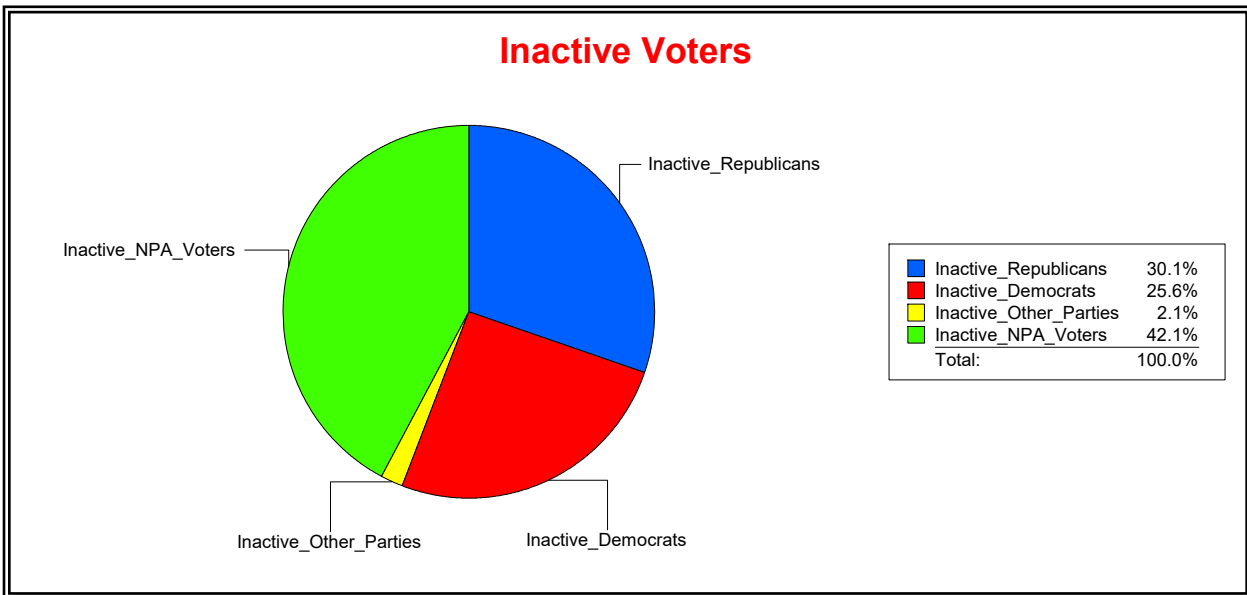

Ron Turner

Supervisor of Elections

Sarasota County, FL

Date 1/2/2024

Time 08:03 AM

Graphs of District Registration

Active Registered Voters

Inactive Voters

District	Total	Dems	Reps	NonP	Other	Total	Dems	Reps	NonP	Other
NORTH PORT	55,072	12,328	26,491	14,879	1,374	10,064	2,573	3,034	4,241	216