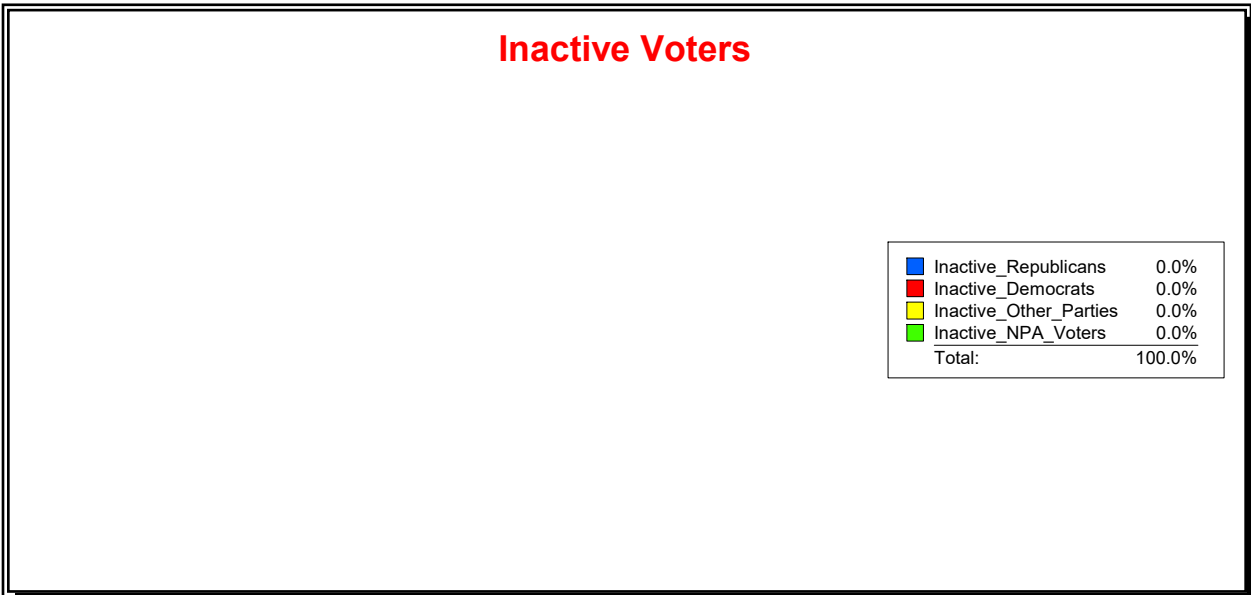

Ron Turner

Supervisor of Elections

Sarasota County, FL

Date 1/2/2024

Time 08:03 AM

Graphs of District Registration

Active Registered Voters

Inactive Voters

<u>District</u>	<u>Total</u>	<u>Dems</u>	<u>Reps</u>	<u>NonP</u>	<u>Other</u>	<u>Total</u>	<u>Dems</u>	<u>Reps</u>	<u>NonP</u>	<u>Other</u>
LBK DISTRICT 5	0	0	0	0	0	0	0	0	0	0