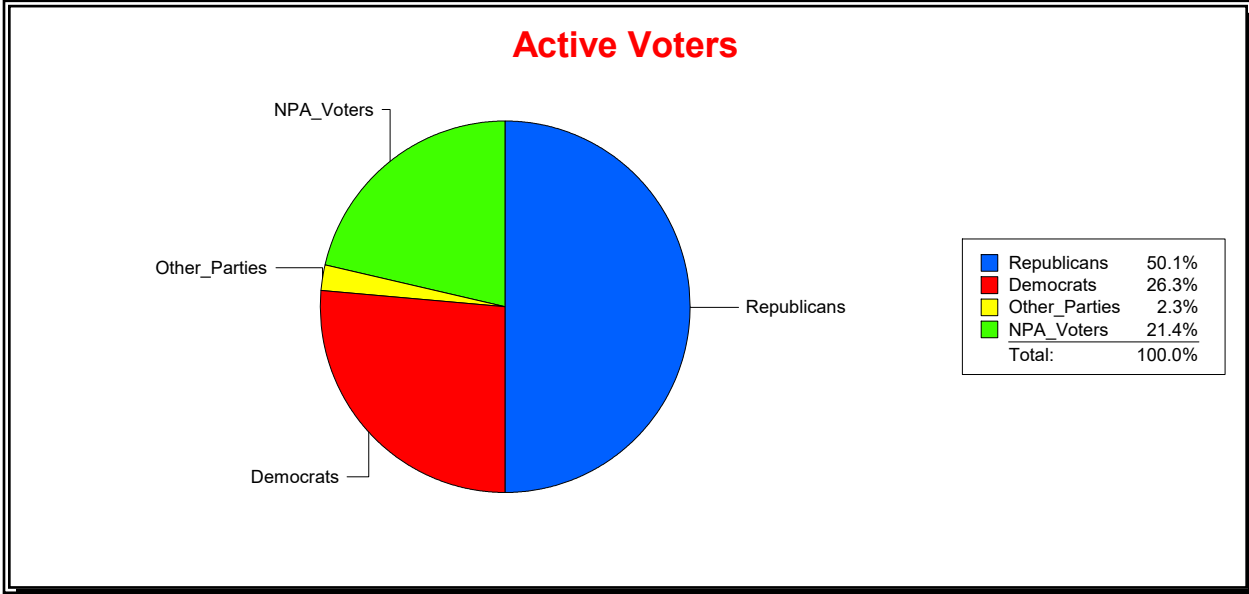

Ron Turner

Supervisor of Elections

Sarasota County, FL

Date 1/2/2024

Time 08:03 AM

Graphs of District Registration

Active Registered Voters

Inactive Voters

District	Total	Dems	Reps	NonP	Other	Total	Dems	Reps	NonP	Other
LONGBOAT KEY	4,445	1,167	2,226	951	101	548	150	259	133	6