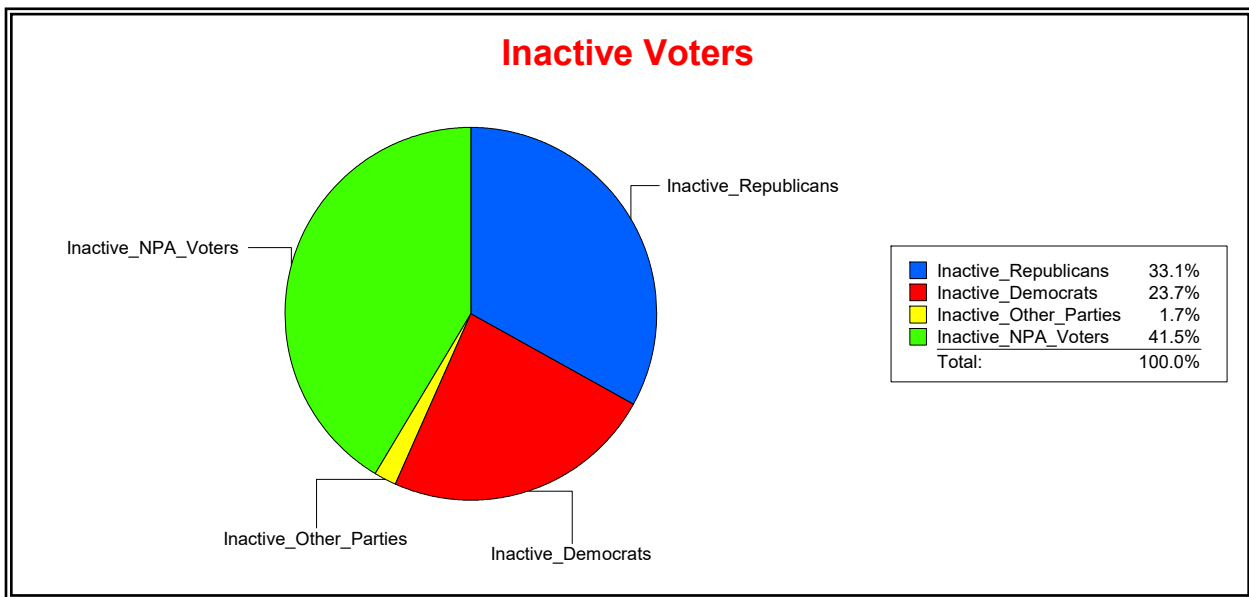

Ron Turner

Supervisor of Elections

Sarasota County, FL

Date 1/2/2024

Time 08:03 AM

Graphs of District Registration

Active Registered Voters

Inactive Voters

District	Total	Dems	Reps	NonP	Other	Total	Dems	Reps	NonP	Other
LAKESIDE PLANT CDD	835	184	412	223	16	118	28	39	49	2