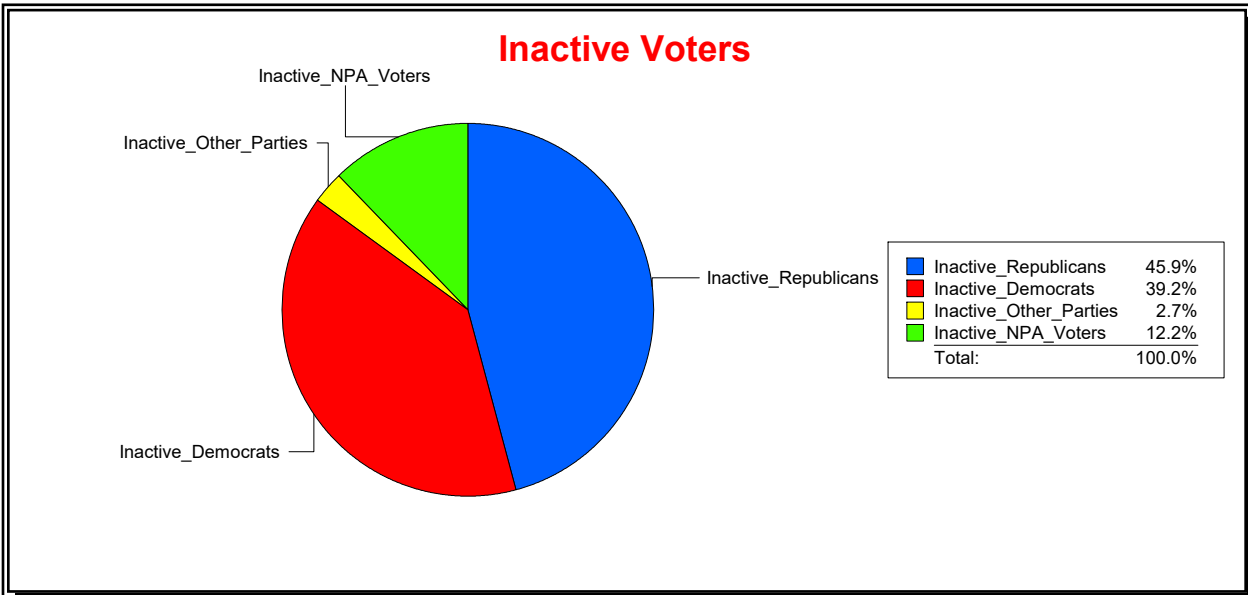

Ron Turner

Supervisor of Elections

Sarasota County, FL

Date 1/2/2024

Time 08:03 AM

Graphs of District Registration

Active Registered Voters

Inactive Voters

District	Total	Dems	Reps	NonP	Other	Total	Dems	Reps	NonP	Other
TRI-PAR PK & REC DIST	511	143	247	114	7	74	29	34	9	2