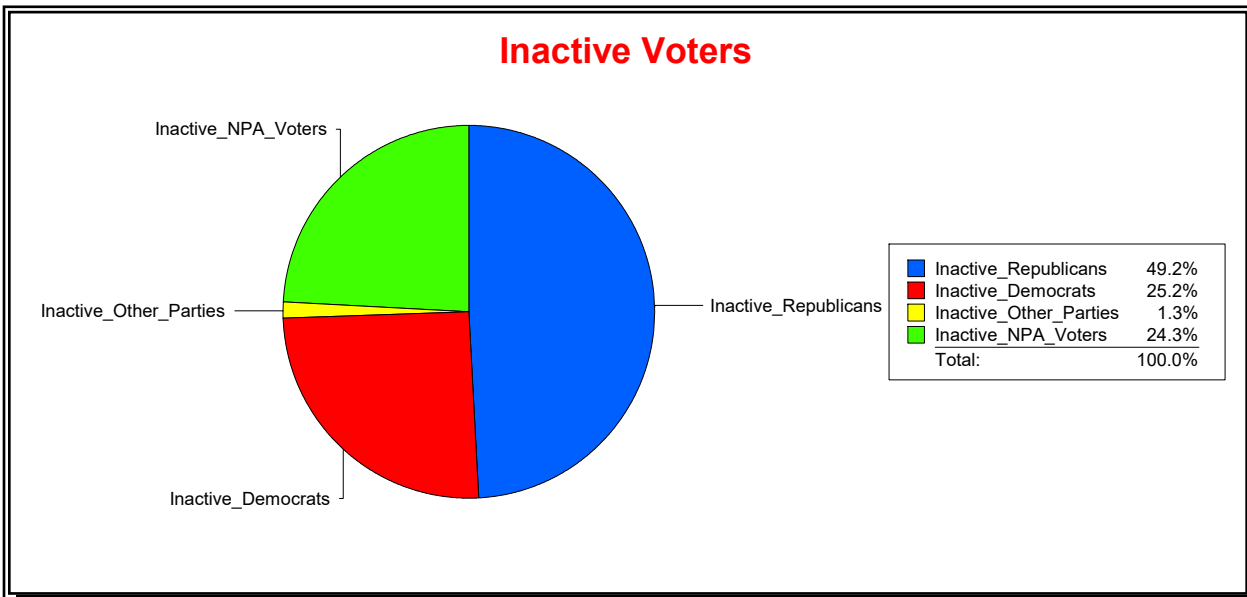

Ron Turner

Supervisor of Elections

Sarasota County, FL

Date 1/2/2024

Time 08:03 AM

Graphs of District Registration

Active Registered Voters

Inactive Voters

District	Total	Dems	Reps	NonP	Other	Total	Dems	Reps	NonP	Other
LONGBOAT KEY BEACH B	2,707	690	1,373	587	57	305	77	150	74	4