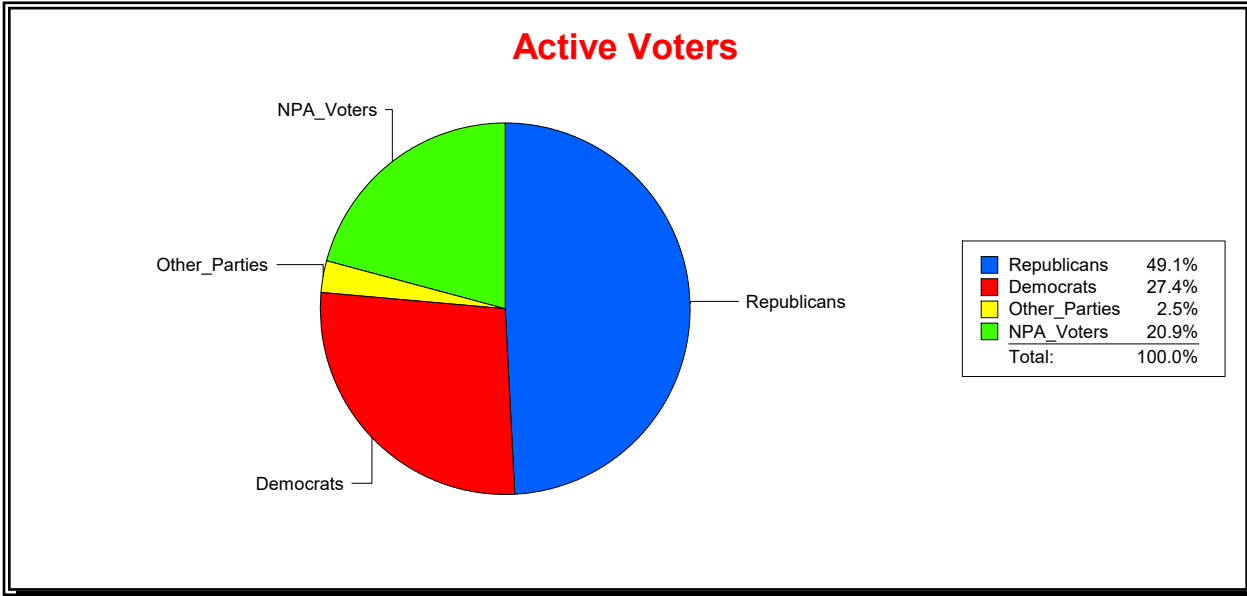

Ron Turner

Supervisor of Elections

Sarasota County, FL

Date 1/2/2024

Time 08:03 AM

Graphs of District Registration

Active Registered Voters

Inactive Voters

District	Total	Dems	Reps	NonP	Other	Total	Dems	Reps	NonP	Other
LONGBOAT KEY BEACH A	1,738	477	853	364	44	243	73	109	59	2