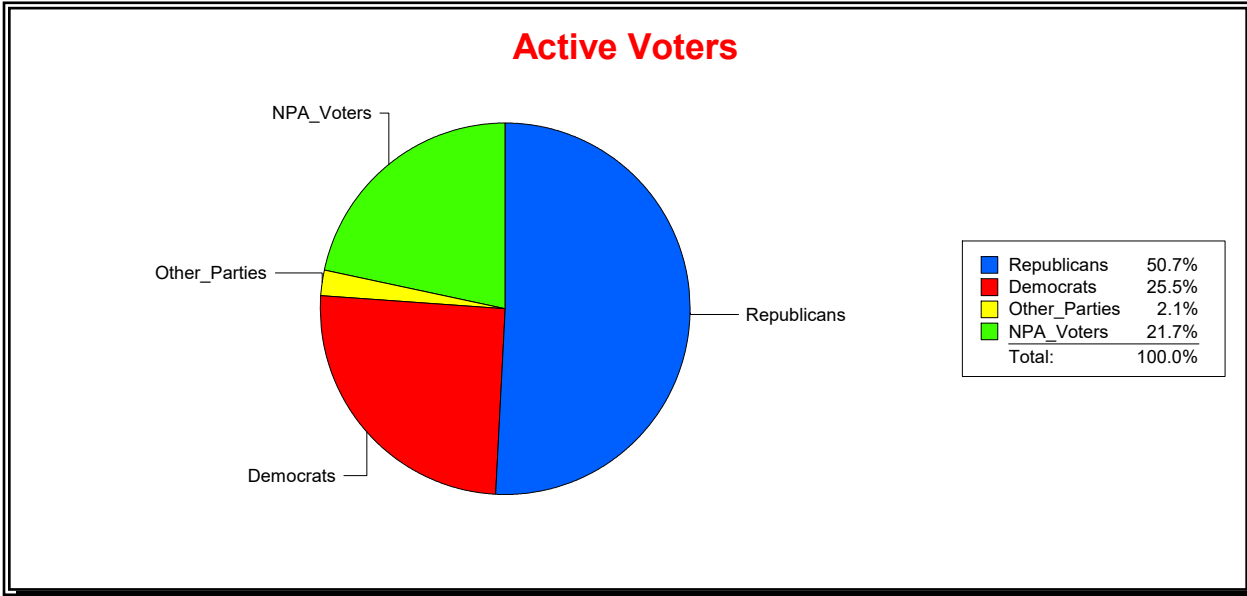

Ron Turner

Supervisor of Elections

Sarasota County, FL

Date 1/2/2024

Time 08:03 AM

Graphs of District Registration

Active Registered Voters

Inactive Voters

District	Total	Dems	Reps	NonP	Other	Total	Dems	Reps	NonP	Other
LONGBOAT KEY BEACH B	2,707	690	1,373	587	57	305	77	150	74	4