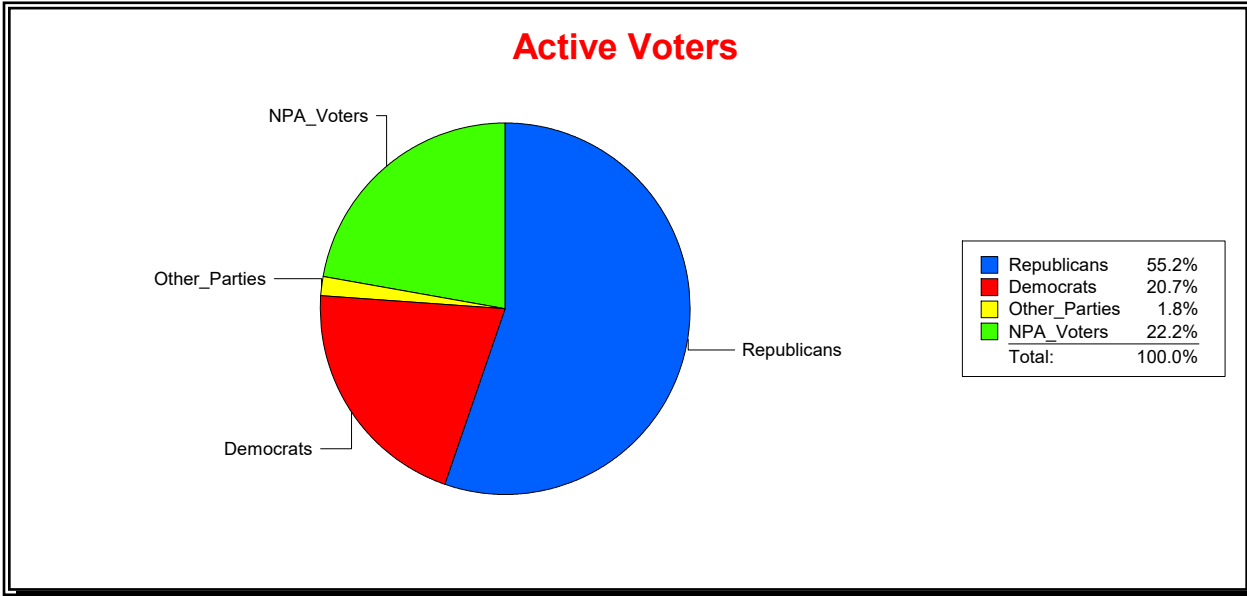

Ron Turner

Supervisor of Elections

Sarasota County, FL

Date 1/2/2024

Time 08:03 AM

Graphs of District Registration

Active Registered Voters

Inactive Voters

District	Total	Dems	Reps	NonP	Other	Total	Dems	Reps	NonP	Other
SARASOTA NATIONAL CDD	1,894	393	1,046	420	35	70	17	38	13	2