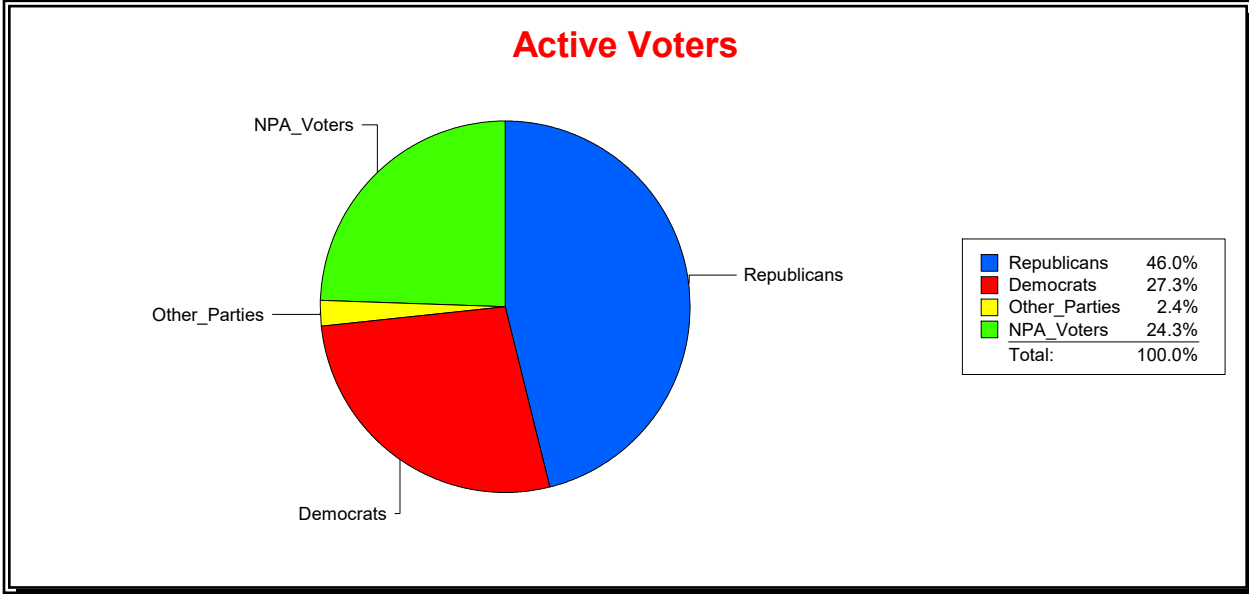

District	Total	Dems	Reps	NonP	Other	Total	Dems	Reps	NonP	Other
STATE SENATE 22	322,190	88,104	148,140	78,351	7,595	55,545	16,569	18,043	19,858	1,075

Ron Turner

Supervisor of Elections

Sarasota County, FL