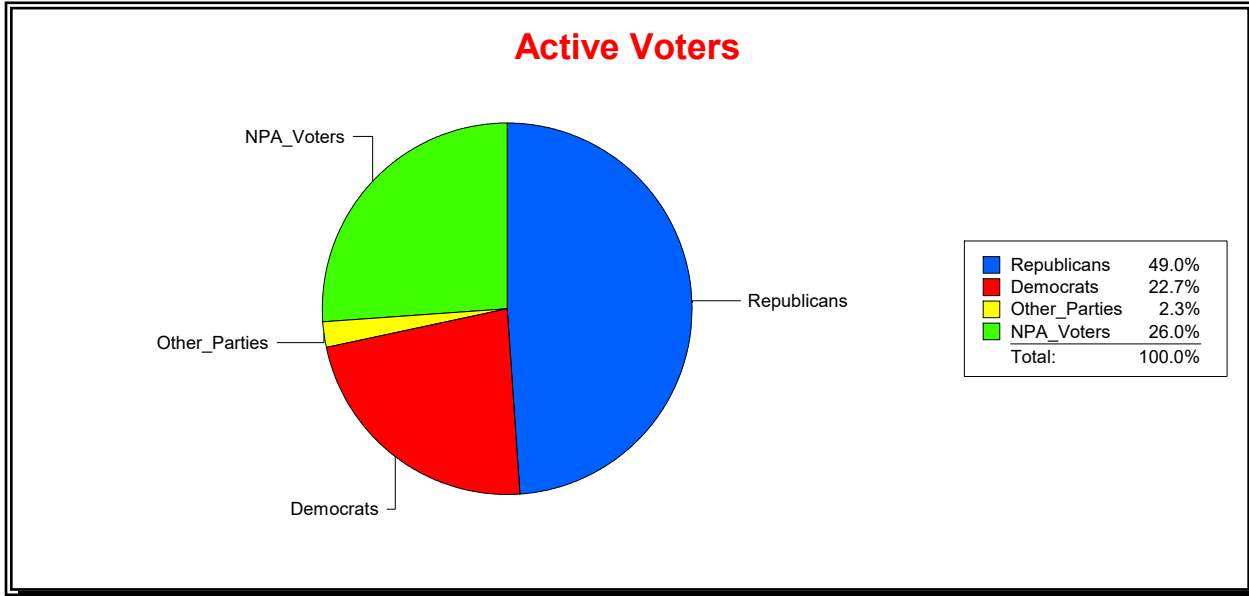

Ron Turner

Supervisor of Elections

Sarasota County, FL

Date 1/2/2024

Time 08:03 AM

Graphs of District Registration

Active Registered Voters

Inactive Voters

<u>District</u>	<u>Total</u>	<u>Dems</u>	<u>Reps</u>	<u>NonP</u>	<u>Other</u>	<u>Total</u>	<u>Dems</u>	<u>Reps</u>	<u>NonP</u>	<u>Other</u>
NORTH PORT 5	16,195	3,678	7,934	4,211	372	2,410	636	718	1,006	50