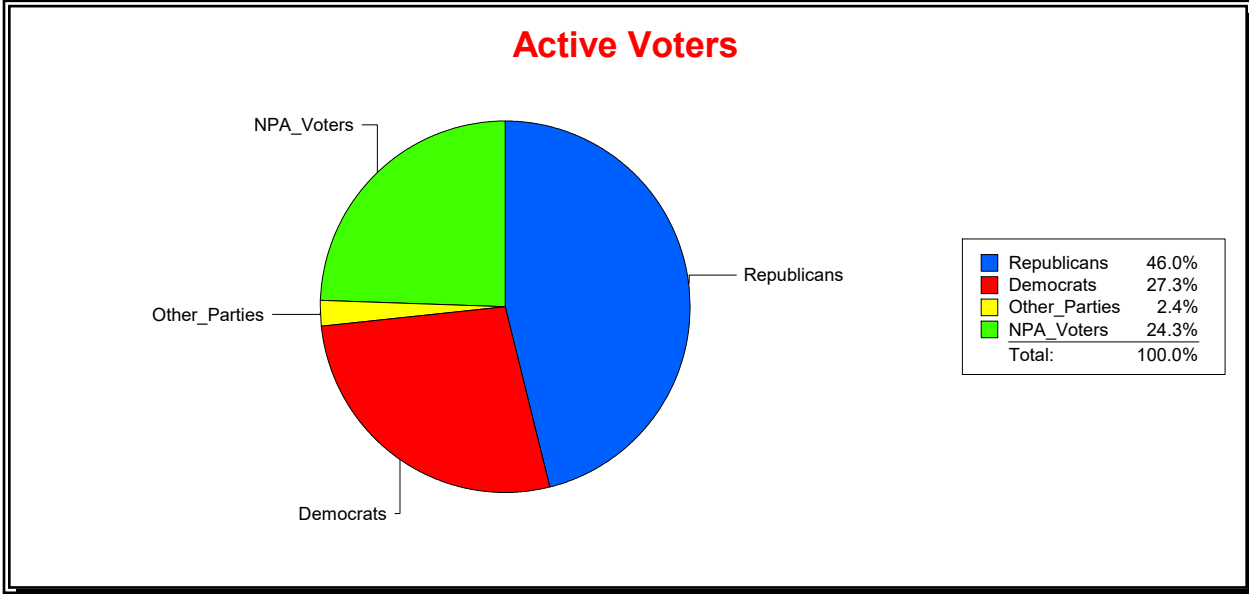

Ron Turner

Supervisor of Elections

Sarasota County, FL

Date 1/2/2024

Time 08:03 AM

Graphs of District Registration

Active Registered Voters

Inactive Voters

<u>District</u>	<u>Total</u>	<u>Dems</u>	<u>Reps</u>	<u>NonP</u>	<u>Other</u>	<u>Total</u>	<u>Dems</u>	<u>Reps</u>	<u>NonP</u>	<u>Other</u>
COUNTYWIDE	322,190	88,104	148,140	78,351	7,595	55,545	16,569	18,043	19,858	1,075