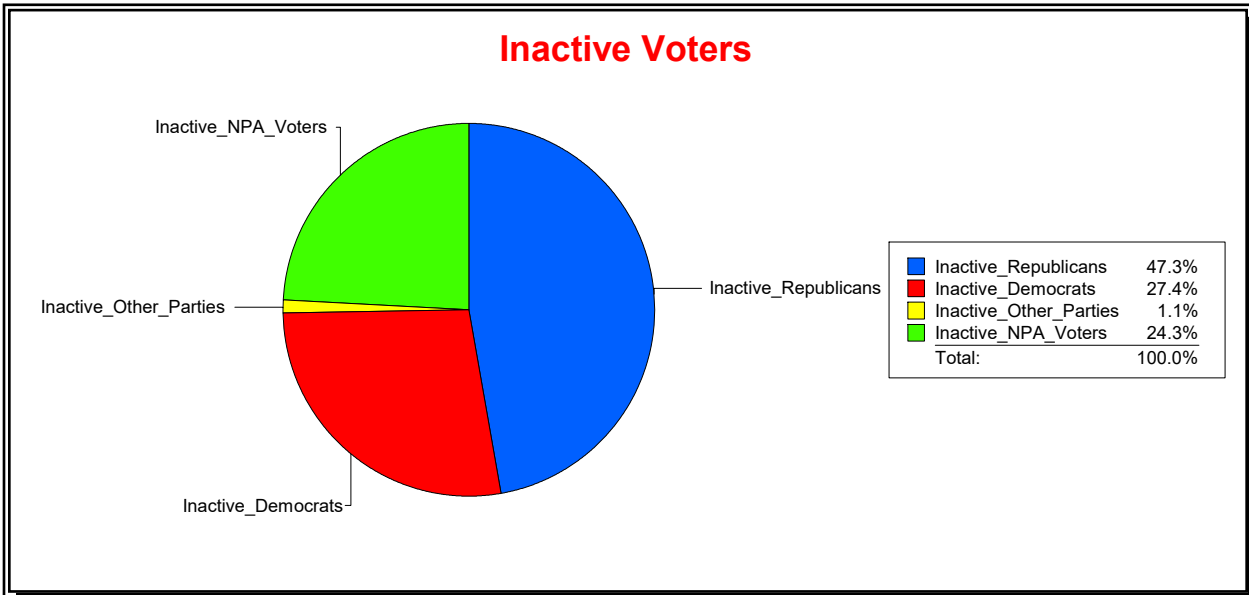

Ron Turner

Supervisor of Elections

Sarasota County, FL

Date 1/2/2024

Time 08:03 AM

Graphs of District Registration

Active Registered Voters

Inactive Voters

District	Total	Dems	Reps	NonP	Other	Total	Dems	Reps	NonP	Other
LONGBOAT KEY	4,445	1,167	2,226	951	101	548	150	259	133	6