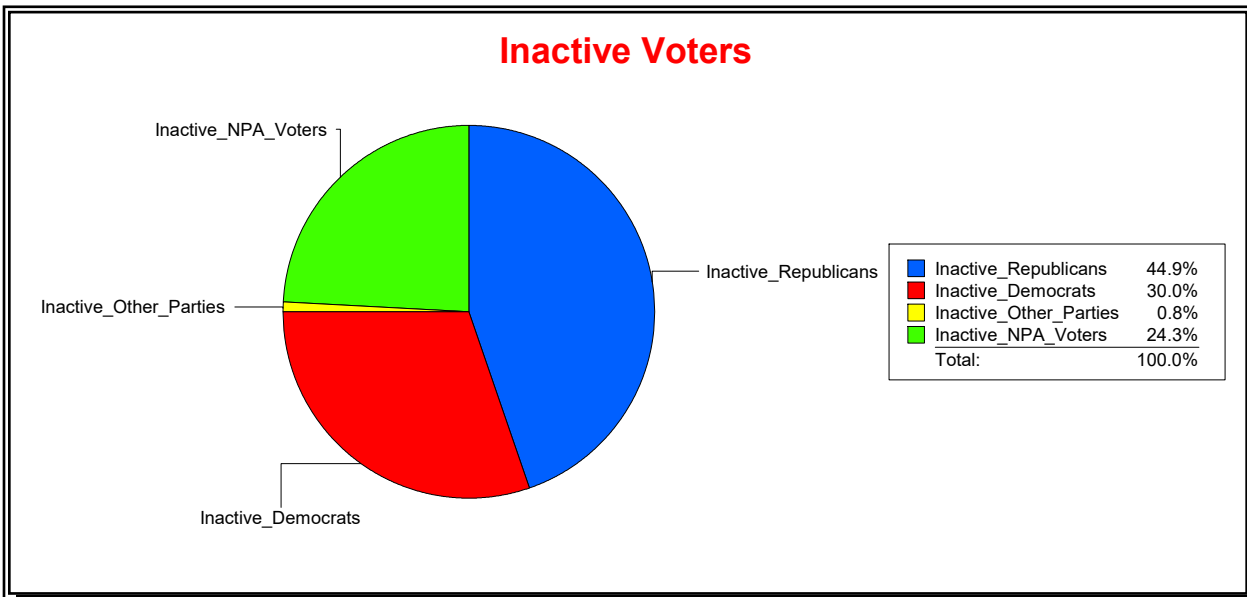

Ron Turner

Supervisor of Elections

Sarasota County, FL

Date 1/2/2024

Time 08:03 AM

Graphs of District Registration

Active Registered Voters

Inactive Voters

District	Total	Dems	Reps	NonP	Other	Total	Dems	Reps	NonP	Other
LONGBOAT KEY BEACH A	1,738	477	853	364	44	243	73	109	59	2