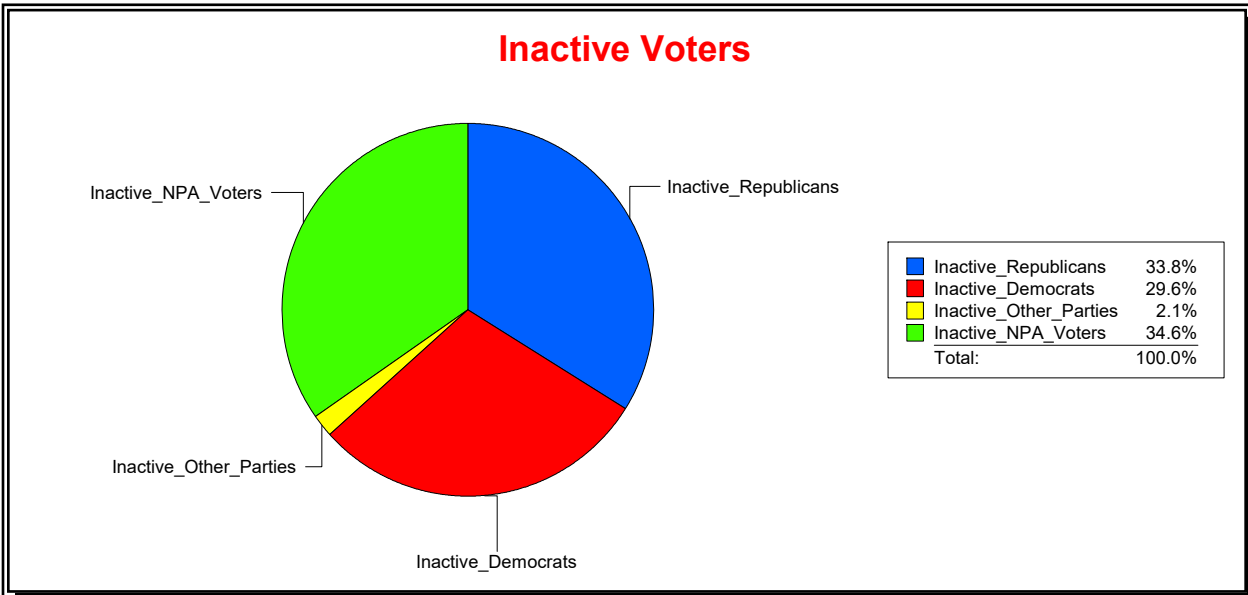

Ron Turner

Supervisor of Elections

Sarasota County, FL

Date 1/2/2024

Time 08:03 AM

Graphs of District Registration

Active Registered Voters

Inactive Voters

District	Total	Dems	Reps	NonP	Other	Total	Dems	Reps	NonP	Other
SOIL AND WATER DIST 1	63,205	17,321	29,629	14,676	1,579	10,808	3,197	3,648	3,739	224