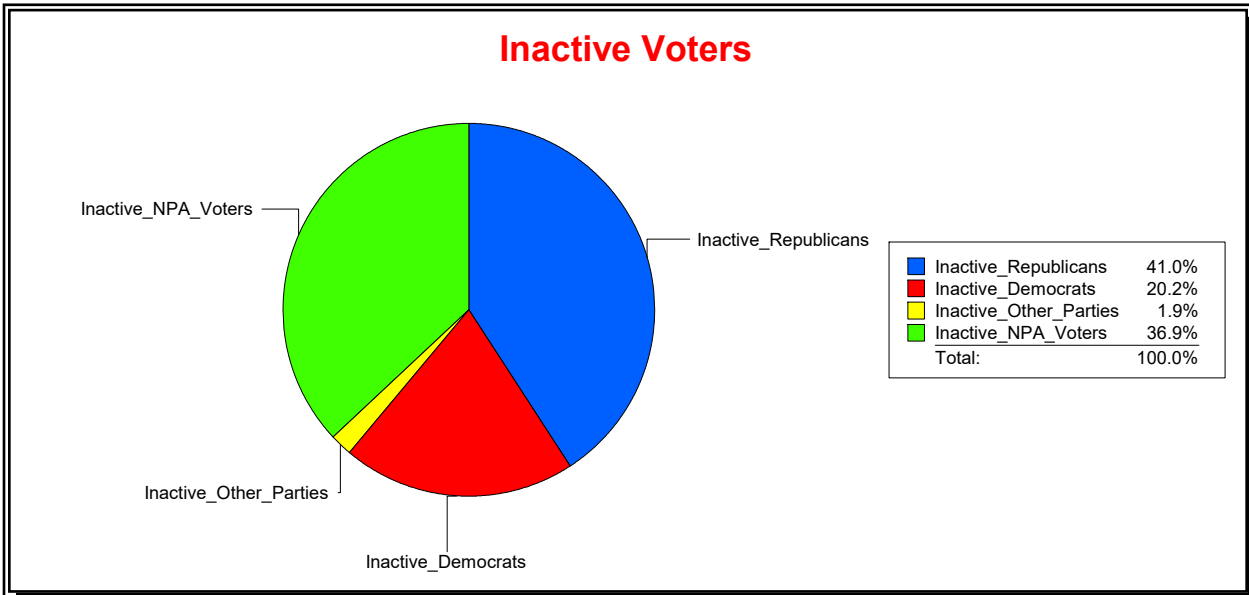

Sarasota County, FL

Date 1/2/2024

Time 08:03 AM

Graphs of District Registration

Active Registered Voters

Inactive Voters

District	Total	Dems	Reps	NonP	Other	Total	Dems	Reps	NonP	Other
WEST VILLAGES CDD	8,251	1,745	4,357	1,960	189	420	85	172	155	8