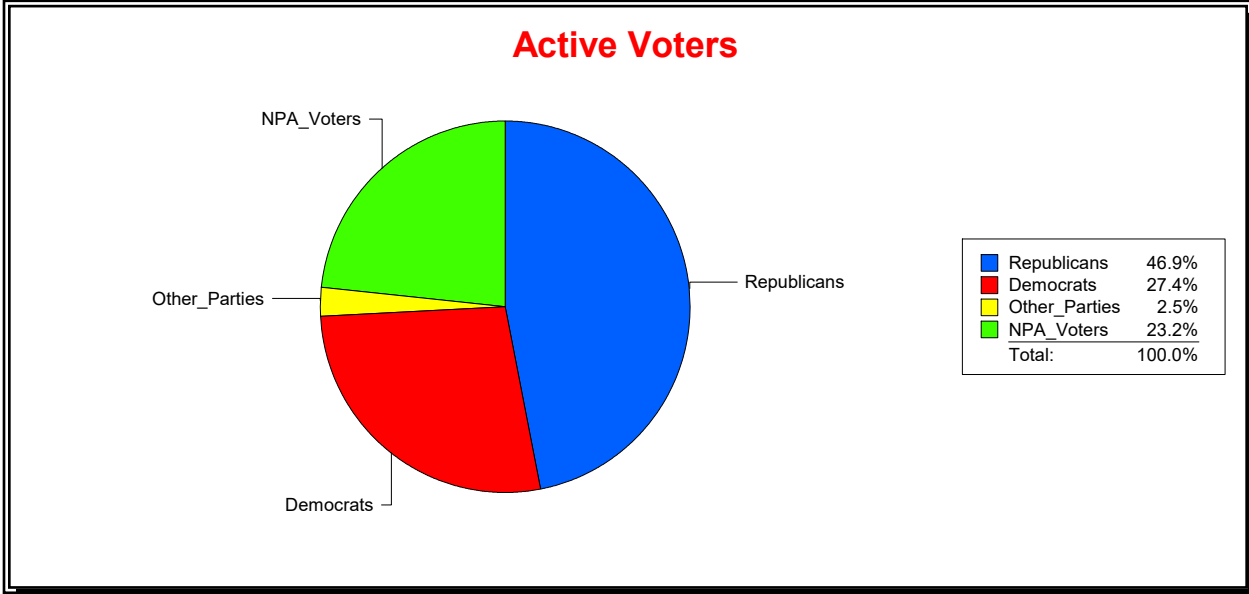

Ron Turner

Supervisor of Elections

Sarasota County, FL

Date 1/2/2024

Time 08:03 AM

Graphs of District Registration

Active Registered Voters

Inactive Voters

<u>District</u>	<u>Total</u>	<u>Dems</u>	<u>Reps</u>	<u>NonP</u>	<u>Other</u>	<u>Total</u>	<u>Dems</u>	<u>Reps</u>	<u>NonP</u>	<u>Other</u>
SCHOOL DIST 4	63,205	17,321	29,629	14,676	1,579	10,808	3,197	3,648	3,739	224