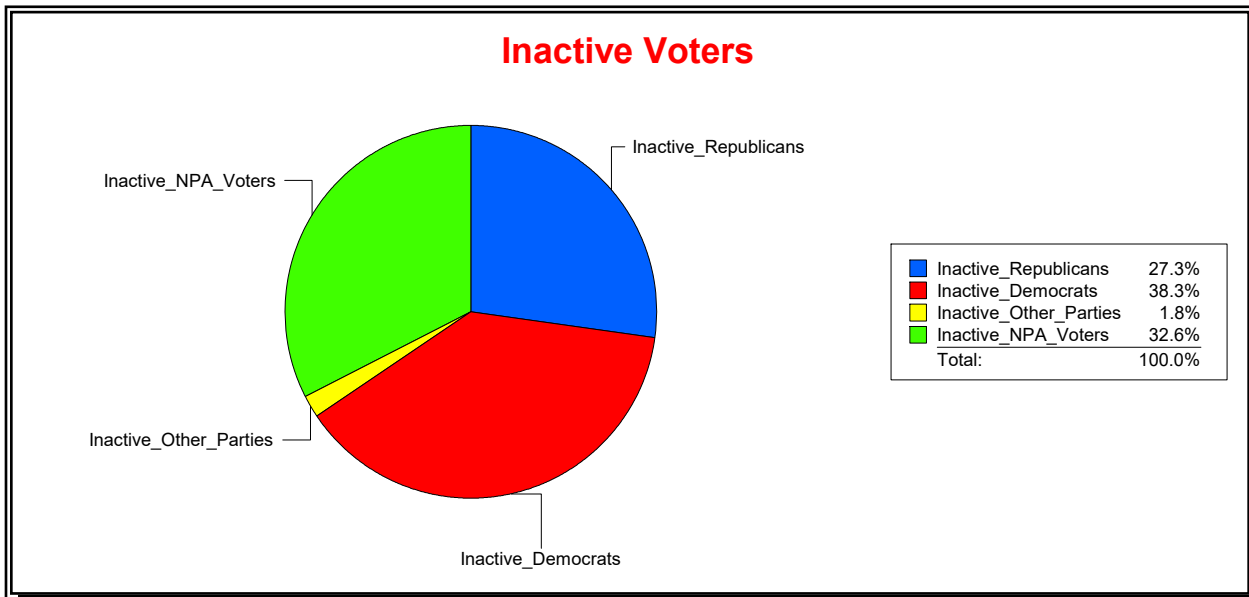

Ron Turner

Supervisor of Elections

Sarasota County, FL

Date 1/2/2024

Time 08:03 AM

Graphs of District Registration

Active Registered Voters

Inactive Voters

District	Total	Dems	Reps	NonP	Other	Total	Dems	Reps	NonP	Other
SCHOOL DIST 1	57,246	20,889	21,780	13,189	1,388	12,757	4,892	3,485	4,155	225