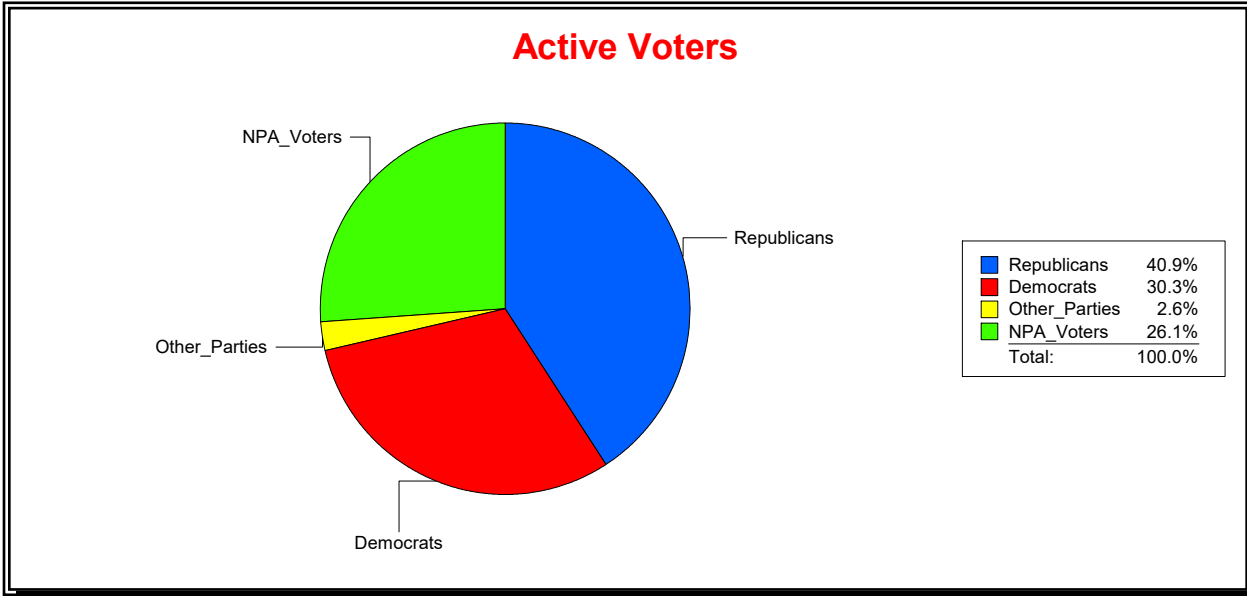

Ron Turner

Supervisor of Elections

Sarasota County, FL

Date 1/2/2024

Time 08:03 AM

Graphs of District Registration

Active Registered Voters

Inactive Voters

District	Total	Dems	Reps	NonP	Other	Total	Dems	Reps	NonP	Other
HLDY PK PK & REC DIST	501	152	205	131	13	94	30	33	31	0