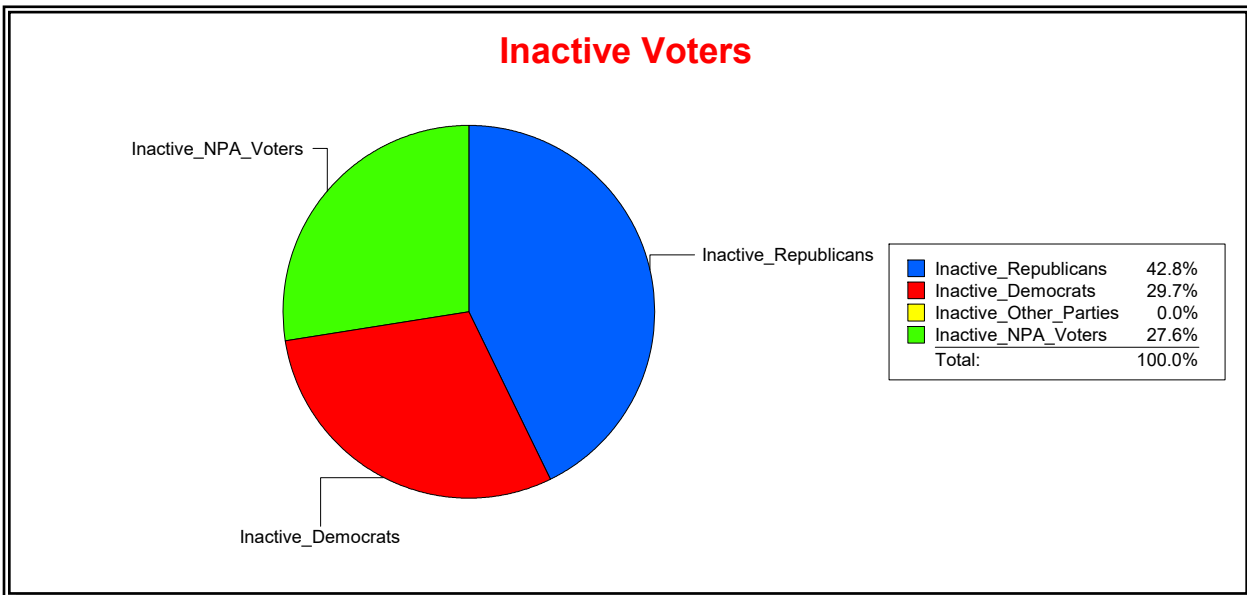

District	Total	Dems	Reps	NonP	Other	Total	Dems	Reps	NonP	Other
LONGBOAT KEY 2	1,272	414	559	270	29	145	43	62	40	0

Ron Turner

Supervisor of Elections

Sarasota County, FL

Date 1/2/2024

Time 08:03 AM

Graphs of District Registration