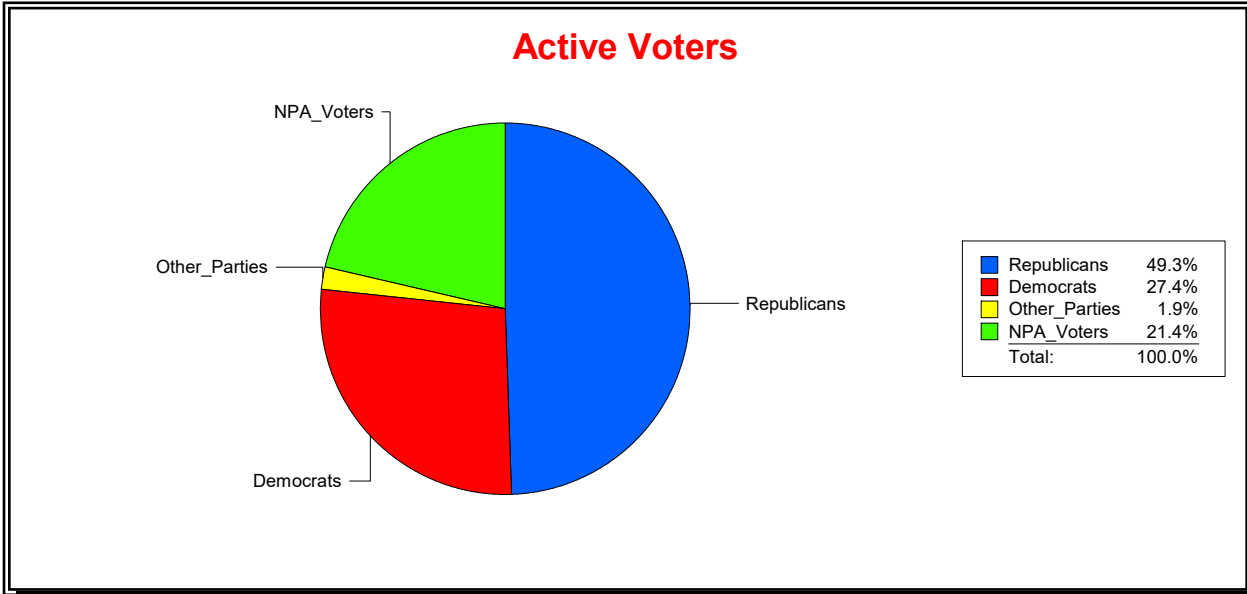

Date 1/2/2024

Time 08:03 AM

Graphs of District Registration

Active Registered Voters

Inactive Voters

District	Total	Dems	Reps	NonP	Other	Total	Dems	Reps	NonP	Other
LONGBOAT KEY 4	369	101	182	79	7	62	18	29	13	2