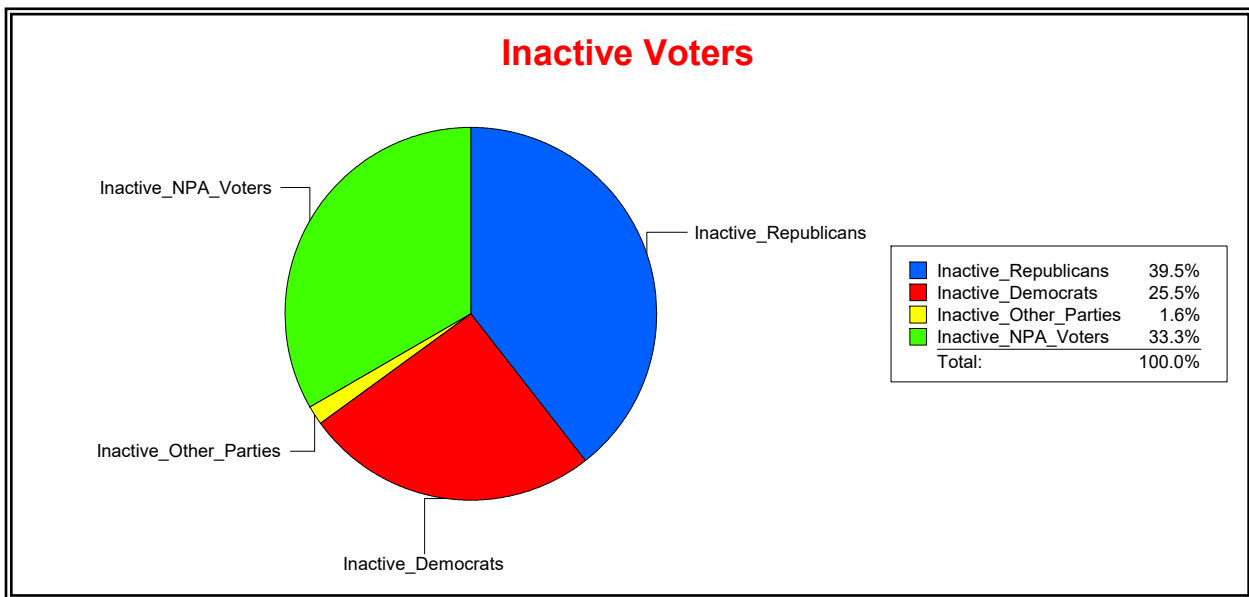

Ron Turner

Supervisor of Elections

Sarasota County, FL

Date 1/2/2024

Time 08:03 AM

Graphs of District Registration

Active Registered Voters

Inactive Voters

District	Total	Dems	Reps	NonP	Other	Total	Dems	Reps	NonP	Other
VENICE	21,814	5,565	10,569	5,251	429	2,795	713	1,105	931	46