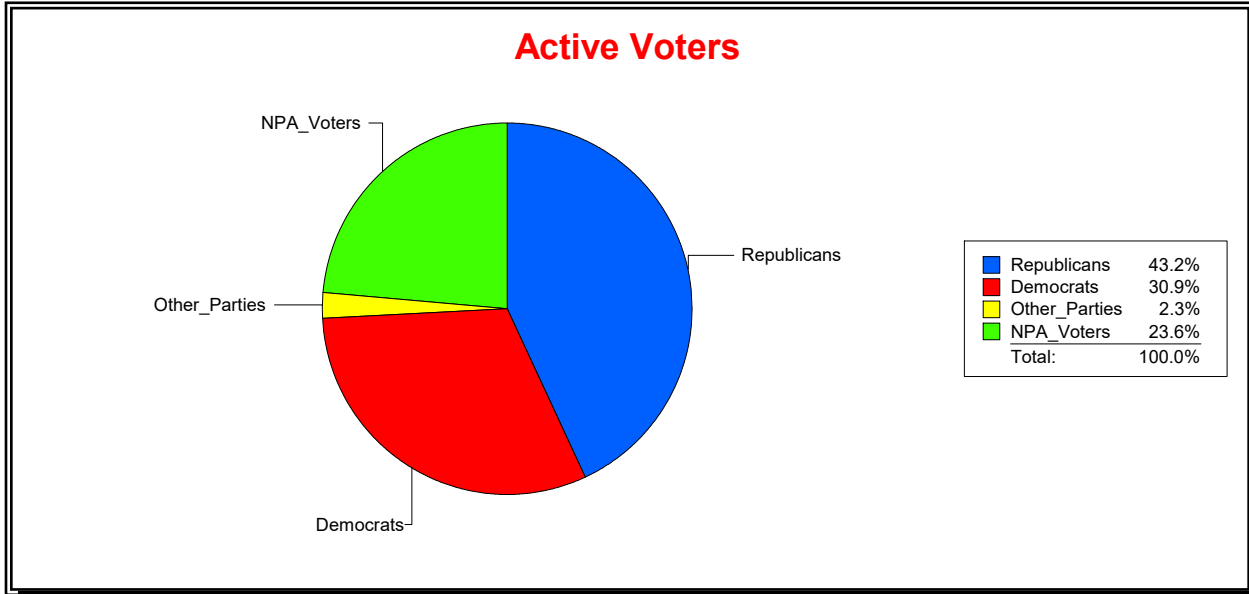

Ron Turner

Supervisor of Elections

Sarasota County, FL

Date 1/2/2024

Time 08:03 AM

Graphs of District Registration

Active Registered Voters

Inactive Voters

<u>District</u>	<u>Total</u>	<u>Dems</u>	<u>Reps</u>	<u>NonP</u>	<u>Other</u>	<u>Total</u>	<u>Dems</u>	<u>Reps</u>	<u>NonP</u>	<u>Other</u>
STATE HOUSE DIST 73	132,384	40,889	57,179	31,215	3,101	24,118	7,987	7,605	8,083	443