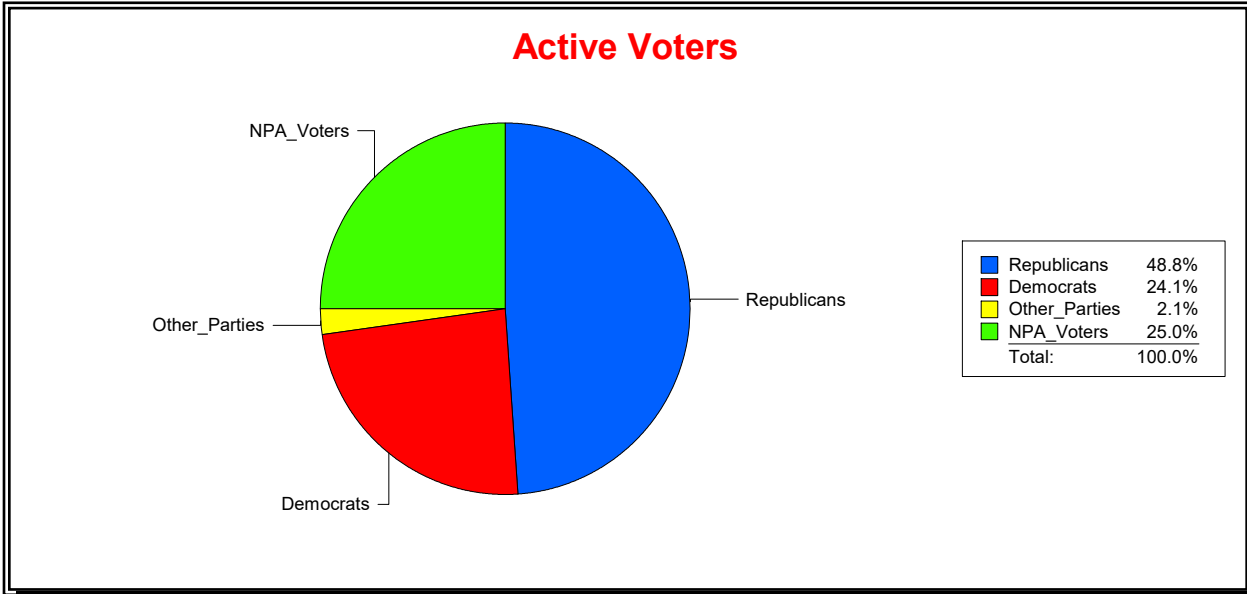

Ron Turner

Supervisor of Elections

Sarasota County, FL

Date 1/2/2024

Time 08:03 AM

Graphs of District Registration

Active Registered Voters

Inactive Voters

<u>District</u>	<u>Total</u>	<u>Dems</u>	<u>Reps</u>	<u>NonP</u>	<u>Other</u>	<u>Total</u>	<u>Dems</u>	<u>Reps</u>	<u>NonP</u>	<u>Other</u>
SOIL AND WATER DIST 3	69,708	16,808	34,010	17,424	1,466	9,966	2,484	3,639	3,669	174