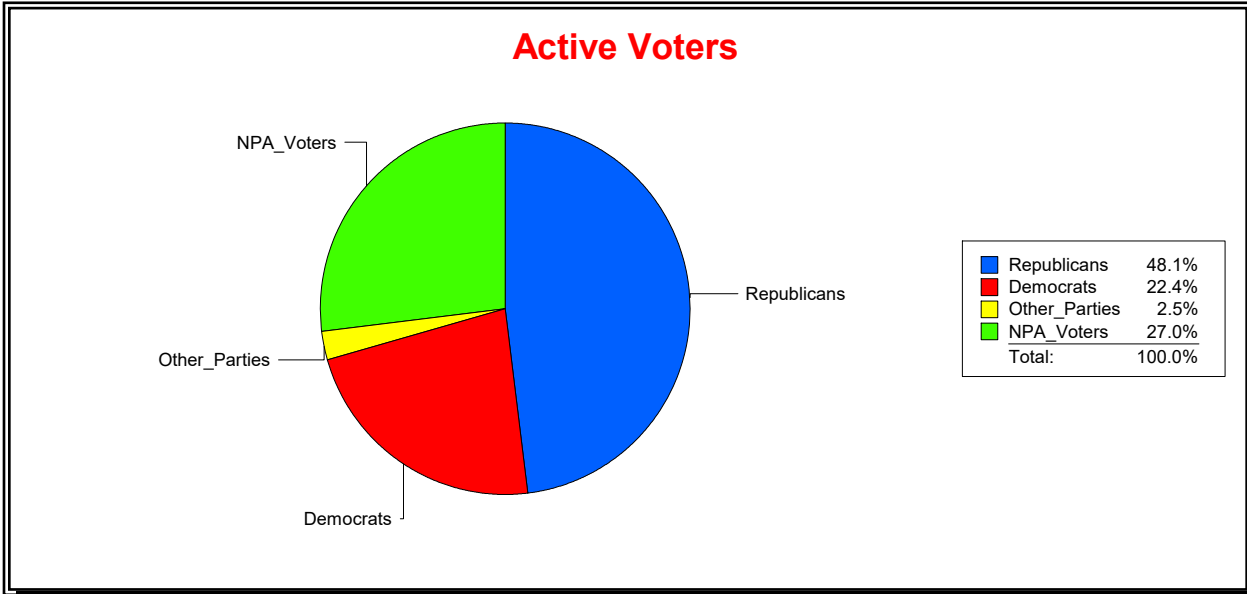

Ron Turner

Supervisor of Elections

Sarasota County, FL

Date 1/2/2024

Time 08:03 AM

Graphs of District Registration

Active Registered Voters

Inactive Voters

District	Total	Dems	Reps	NonP	Other	Total	Dems	Reps	NonP	Other
NORTH PORT	55,072	12,328	26,491	14,879	1,374	10,064	2,573	3,034	4,241	216