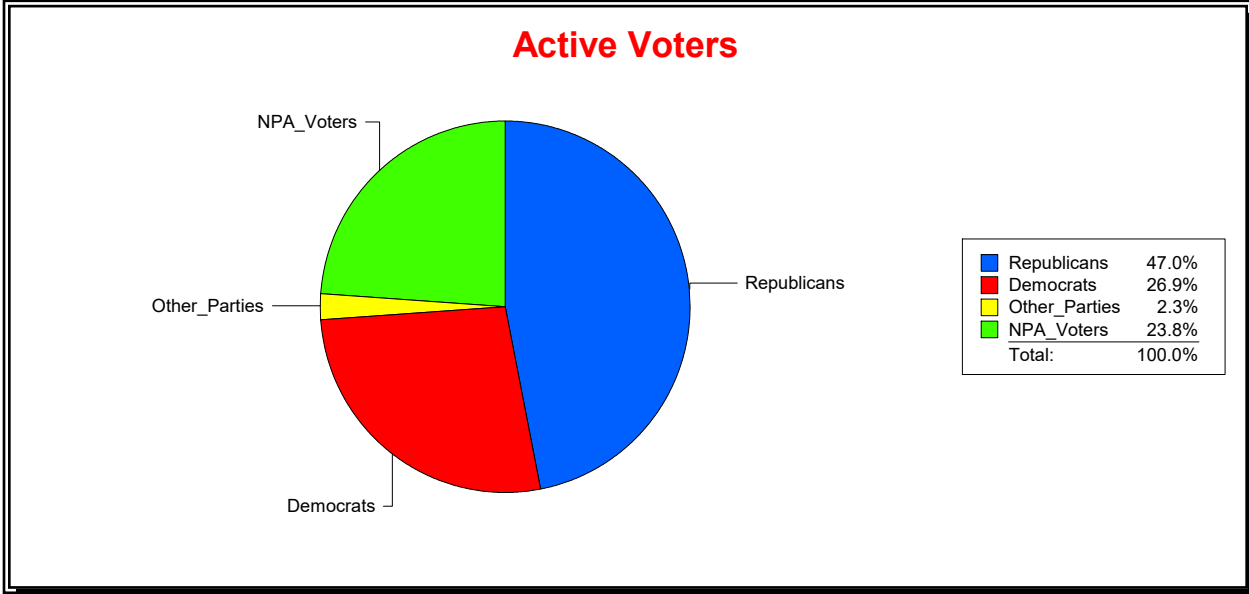

Ron Turner

Supervisor of Elections

Sarasota County, FL

Date 1/2/2024

Time 08:03 AM

Graphs of District Registration

Active Registered Voters

Inactive Voters

District	Total	Dems	Reps	NonP	Other	Total	Dems	Reps	NonP	Other
COUNTY	207,466	55,777	97,520	49,356	4,813	33,668	9,612	11,658	11,748	650