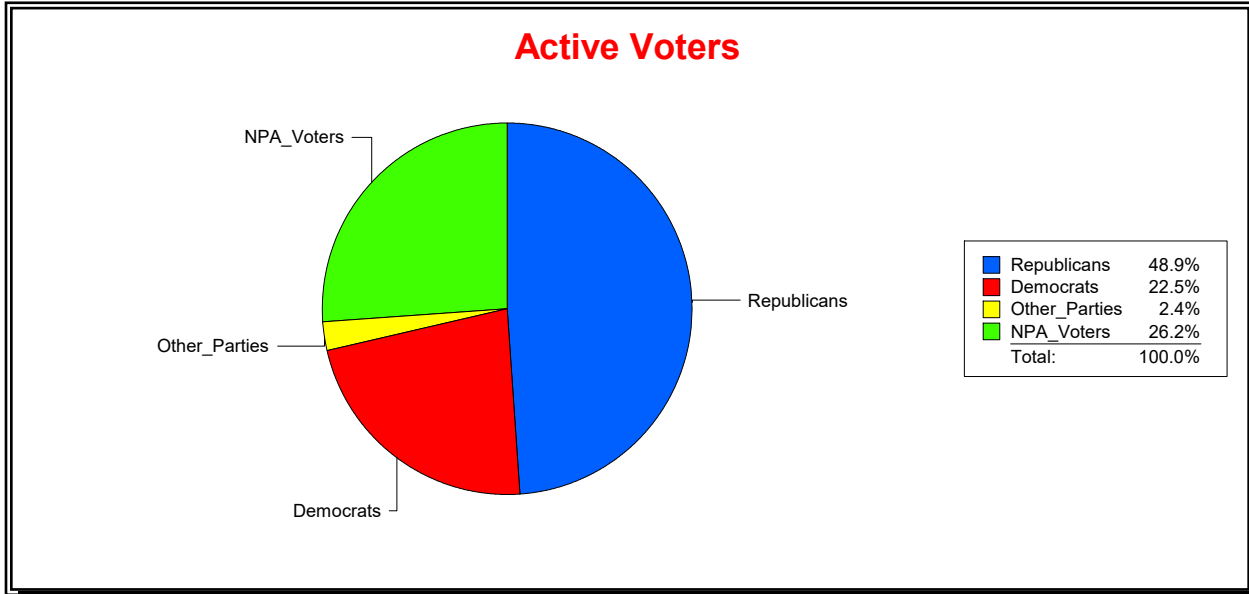

Ron Turner

Supervisor of Elections

Sarasota County, FL

Date 1/2/2024

Time 08:03 AM

Graphs of District Registration

District	Active Registered Voters					Inactive Voters				
	Total	Dems	Reps	NonP	Other	Total	Dems	Reps	NonP	Other
SCHOOL DIST 5	68,009	15,310	33,270	17,806	1,623	11,151	2,828	3,638	4,452	233