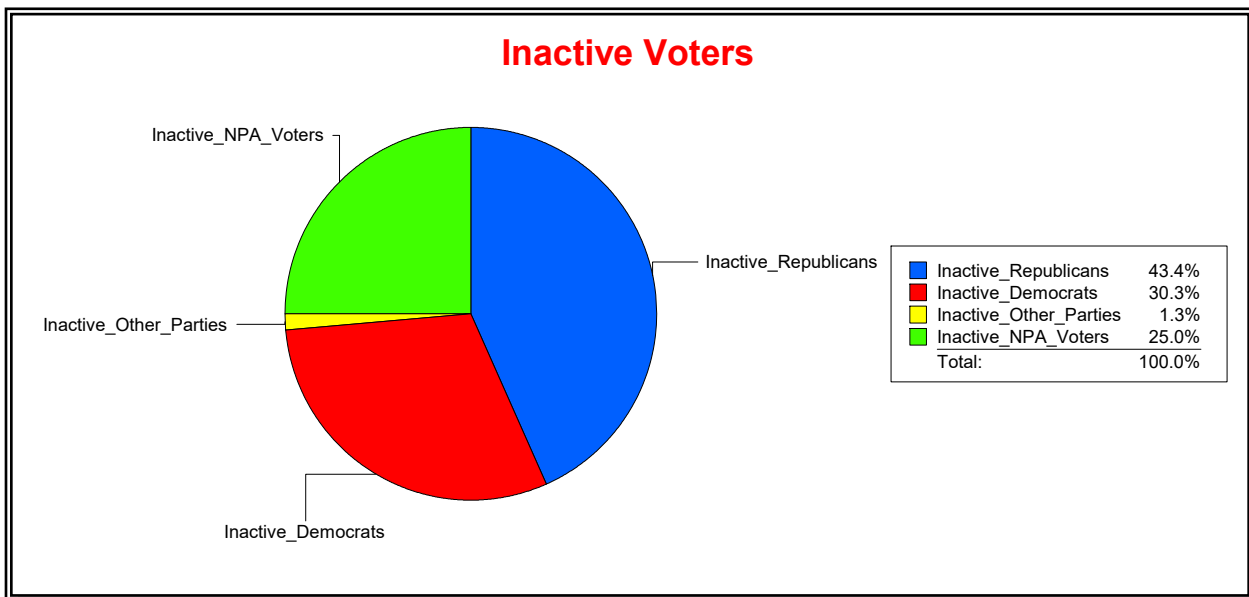

District	Total	Dems	Reps	NonP	Other	Total	Dems	Reps	NonP	Other
BOBCAT TRAIL CDD	757	164	396	188	9	76	23	33	19	1

Ron Turner

Supervisor of Elections

Sarasota County, FL

Date 1/2/2024

Time 08:03 AM

Graphs of District Registration