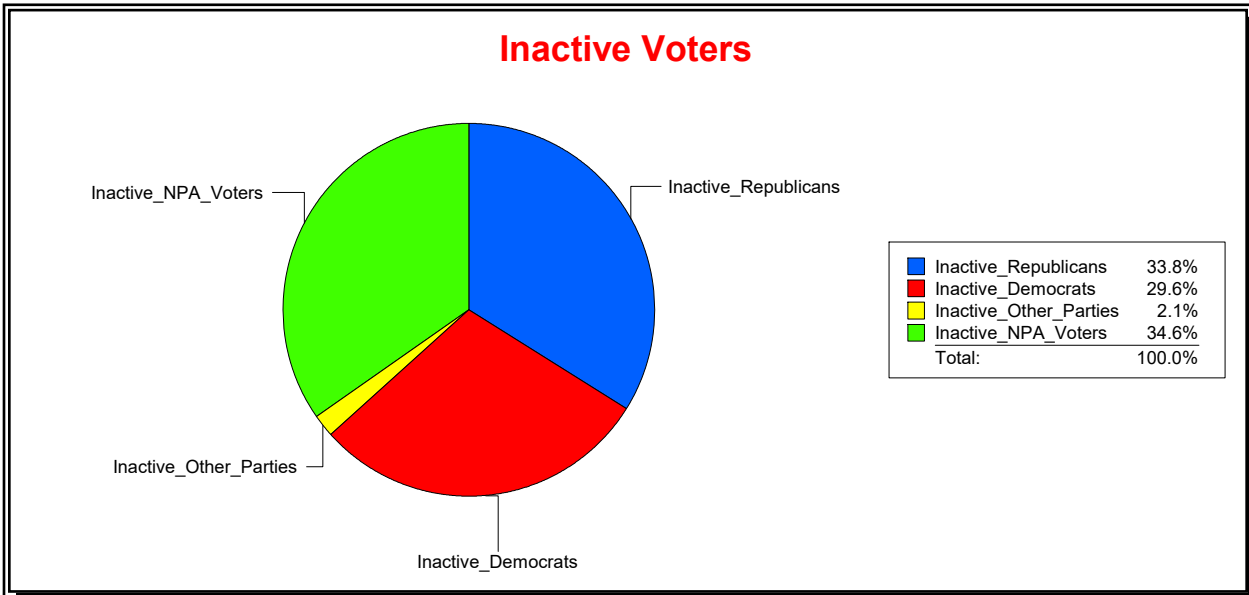

Ron Turner

Supervisor of Elections

Sarasota County, FL

Date 1/2/2024

Time 08:03 AM

Graphs of District Registration

Active Registered Voters

Inactive Voters

<u>District</u>	<u>Total</u>	<u>Dems</u>	<u>Reps</u>	<u>NonP</u>	<u>Other</u>	<u>Total</u>	<u>Dems</u>	<u>Reps</u>	<u>NonP</u>	<u>Other</u>
SCHOOL DIST 4	63,205	17,321	29,629	14,676	1,579	10,808	3,197	3,648	3,739	224