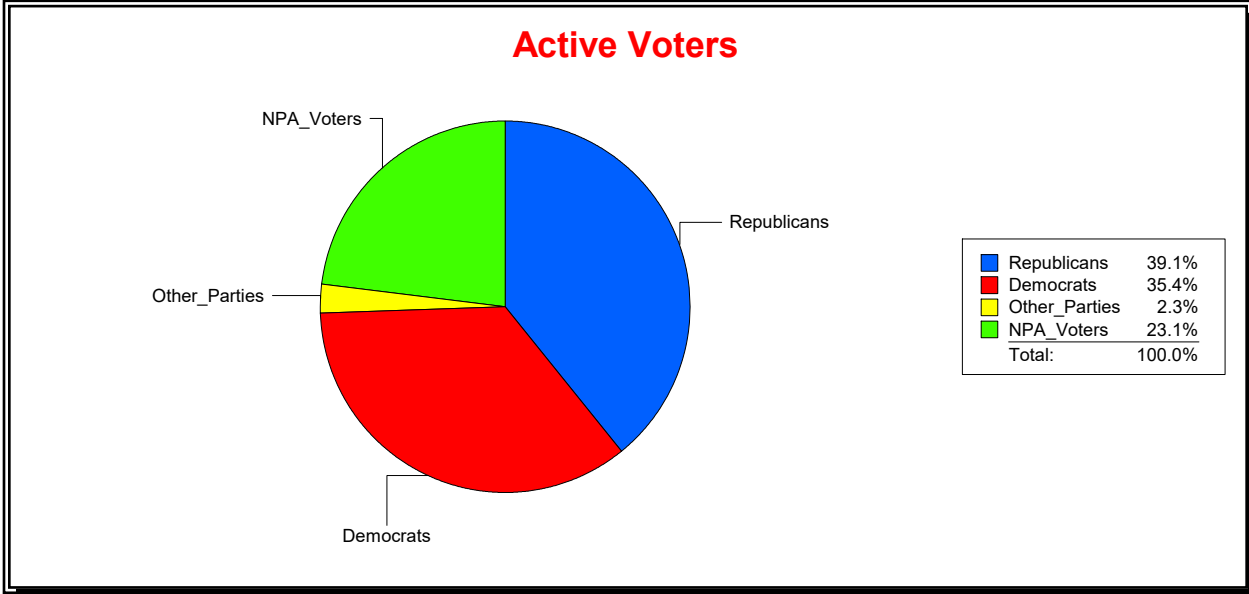

Ron Turner

Supervisor of Elections

Sarasota County, FL

Date 1/2/2024

Time 08:03 AM

Graphs of District Registration

Active Registered Voters

Inactive Voters

District	Total	Dems	Reps	NonP	Other	Total	Dems	Reps	NonP	Other
SARASOTA DIST 2	15,420	5,460	6,032	3,566	362	2,504	910	759	783	52