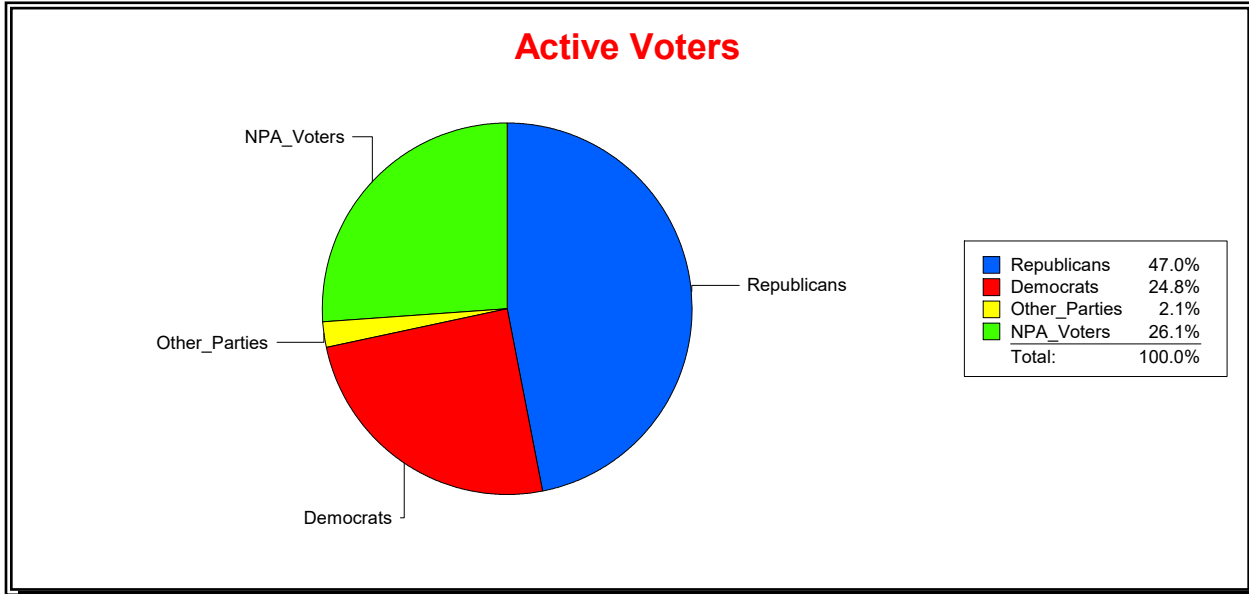

Ron Turner

Supervisor of Elections

Sarasota County, FL

Date 1/2/2024

Time 08:03 AM

Graphs of District Registration

Active Registered Voters

Inactive Voters

District	Total	Dems	Reps	NonP	Other	Total	Dems	Reps	NonP	Other
NORTH PORT 4	7,983	1,977	3,755	2,081	170	1,637	440	520	643	34