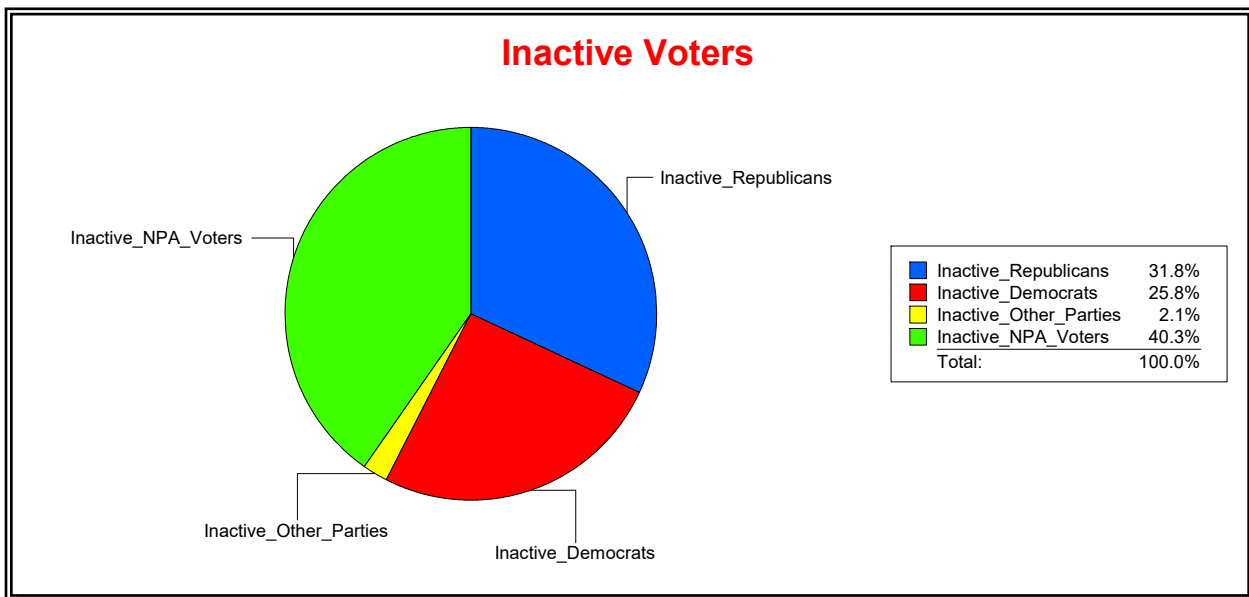

Ron Turner

Supervisor of Elections

Sarasota County, FL

Date 1/2/2024

Time 08:03 AM

Graphs of District Registration

Active Registered Voters

Inactive Voters

District	Total	Dems	Reps	NonP	Other	Total	Dems	Reps	NonP	Other
CNTY COMM DIST 5	63,780	14,509	30,743	16,992	1,536	11,885	3,064	3,783	4,787	251