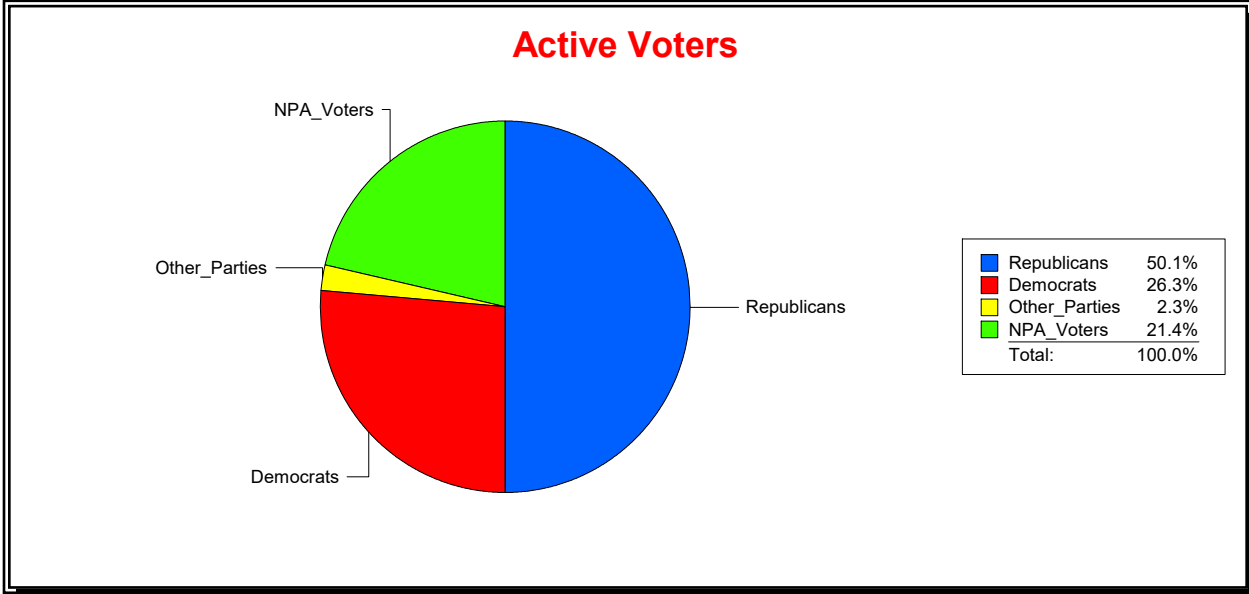

District	Total	Dems	Reps	NonP	Other	Total	Dems	Reps	NonP	Other
LONGBOAT KEY	4,445	1,167	2,226	951	101	548	150	259	133	6

Ron Turner

Supervisor of Elections

Sarasota County, FL

Date 1/2/2024

Time 08:03 AM

Graphs of District Registration