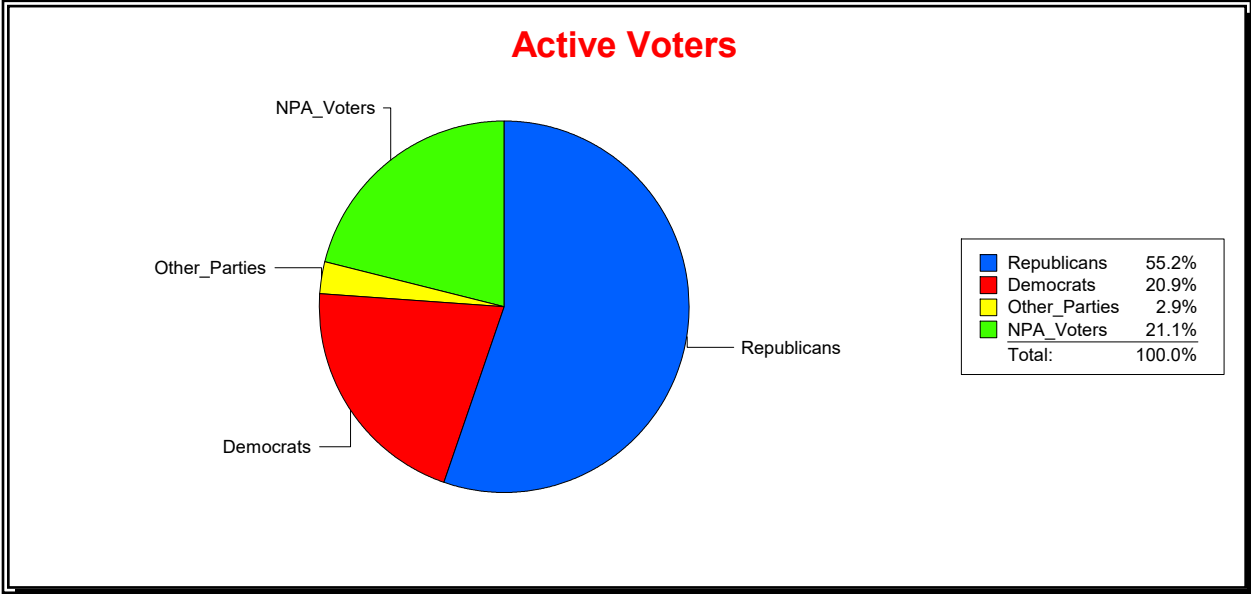

Ron Turner

Supervisor of Elections

Sarasota County, FL

Date 1/2/2024

Time 08:03 AM

Graphs of District Registration

Active Registered Voters

Inactive Voters

District	Total	Dems	Reps	NonP	Other	Total	Dems	Reps	NonP	Other
LBK DISTRICT 1	1,410	294	778	297	41	177	43	92	40	2