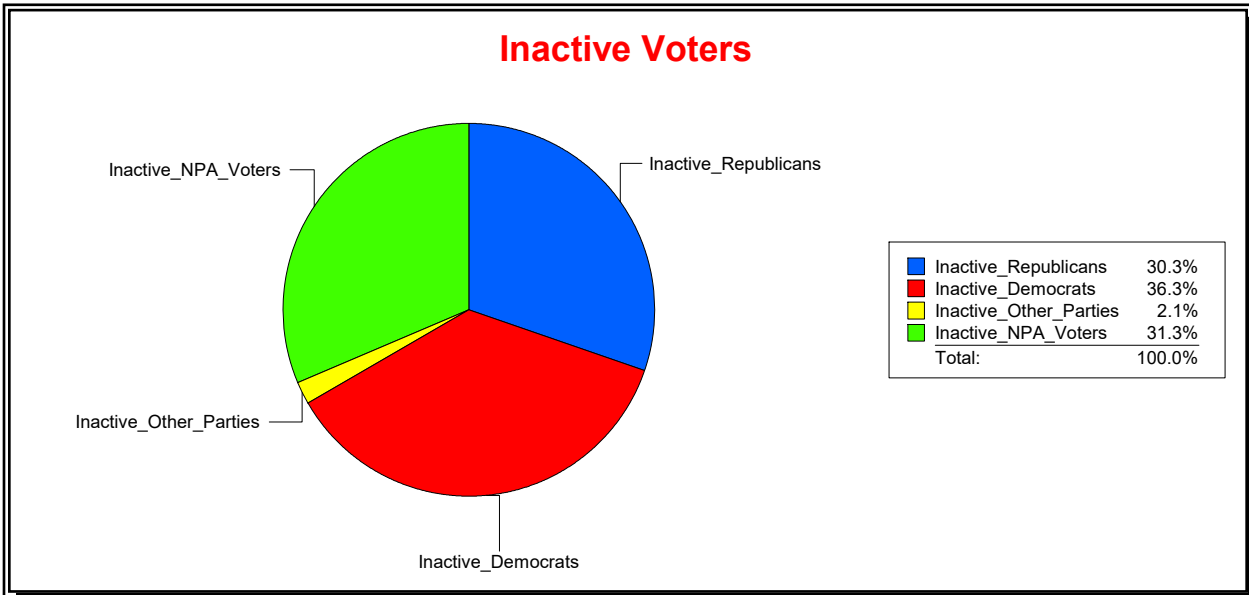

Ron Turner

Supervisor of Elections

Sarasota County, FL

Date 1/2/2024

Time 08:03 AM

Graphs of District Registration

Active Registered Voters

Inactive Voters

District	Total	Dems	Reps	NonP	Other	Total	Dems	Reps	NonP	Other
SARASOTA DIST 2	15,420	5,460	6,032	3,566	362	2,504	910	759	783	52