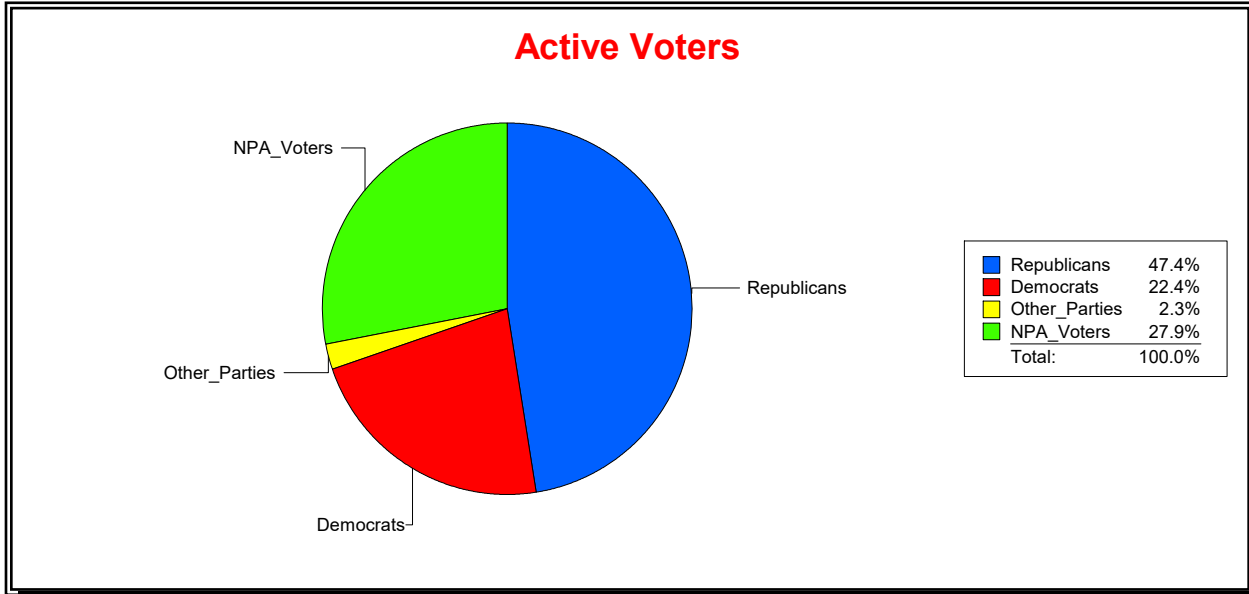

Ron Turner

Supervisor of Elections

Sarasota County, FL

Date 1/2/2024

Time 08:03 AM

Graphs of District Registration

Active Registered Voters

Inactive Voters

<u>District</u>	<u>Total</u>	<u>Dems</u>	<u>Reps</u>	<u>NonP</u>	<u>Other</u>	<u>Total</u>	<u>Dems</u>	<u>Reps</u>	<u>NonP</u>	<u>Other</u>
STONEYBROOK CDD	1,686	377	799	471	39	206	46	78	78	4