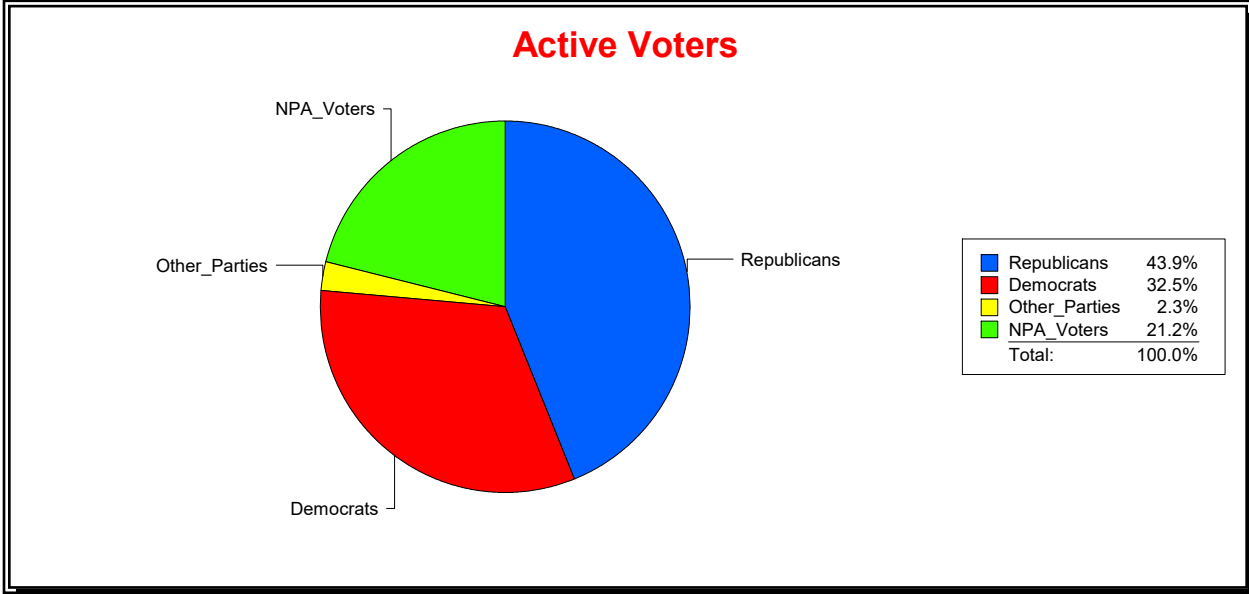

Date 1/2/2024

Time 08:03 AM

Graphs of District Registration

Active Registered Voters

Inactive Voters

District	Total	Dems	Reps	NonP	Other	Total	Dems	Reps	NonP	Other
LBK DISTRICT 2	1,272	414	559	270	29	145	43	62	40	0