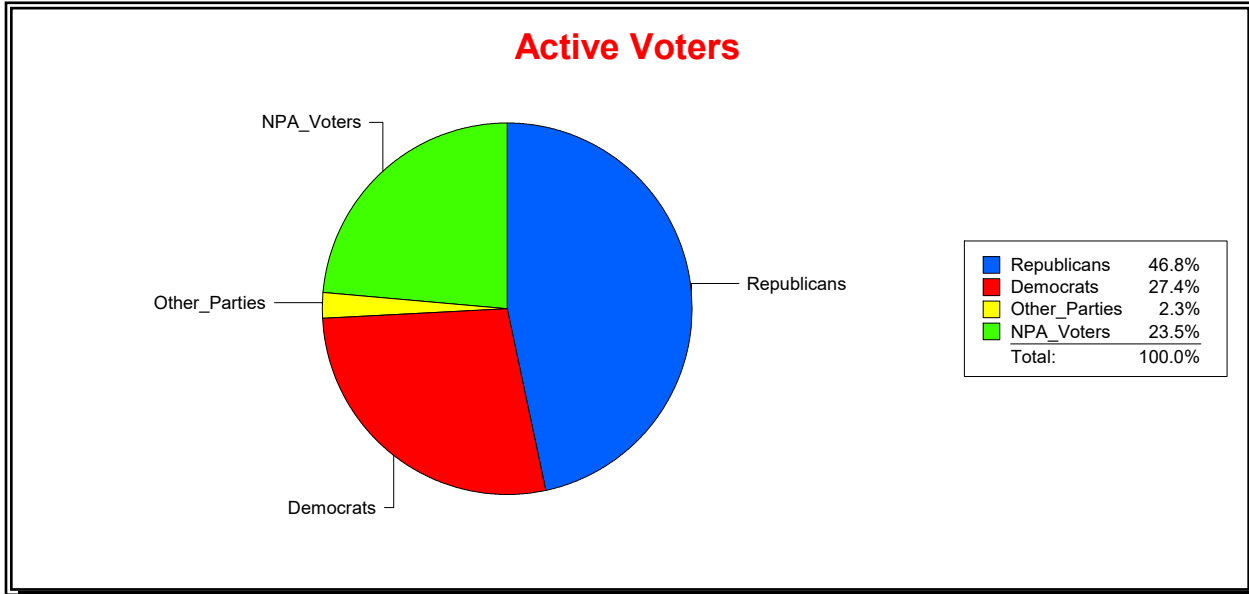

Sarasota County, FL

Date 1/2/2024

Time 08:03 AM

Graphs of District Registration

Active Registered Voters

Inactive Voters

District	Total	Dems	Reps	NonP	Other	Total	Dems	Reps	NonP	Other
HOSPITAL BOARD CENTRAL	111,323	30,543	52,098	26,140	2,542	16,903	4,804	6,005	5,780	314