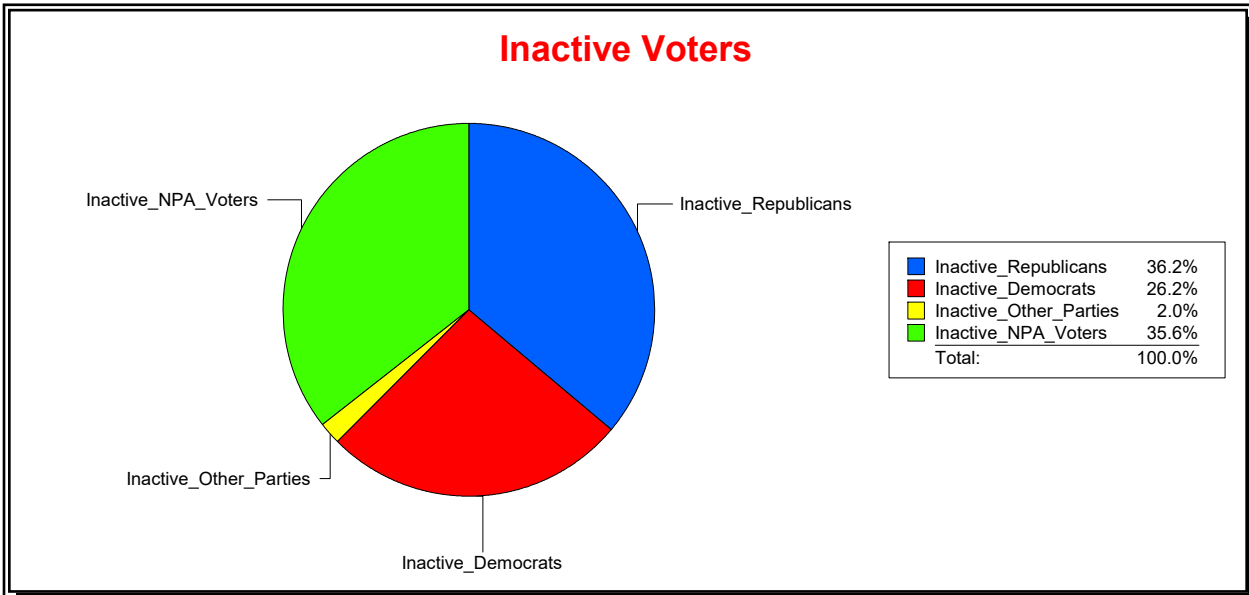

Sarasota County, FL

Date 1/2/2024

Time 08:03 AM

Graphs of District Registration

Active Registered Voters

Inactive Voters

District	Total	Dems	Reps	NonP	Other	Total	Dems	Reps	NonP	Other
ENGLEWOOD WATER DIST	13,691	3,166	6,815	3,411	299	2,156	564	781	768	43