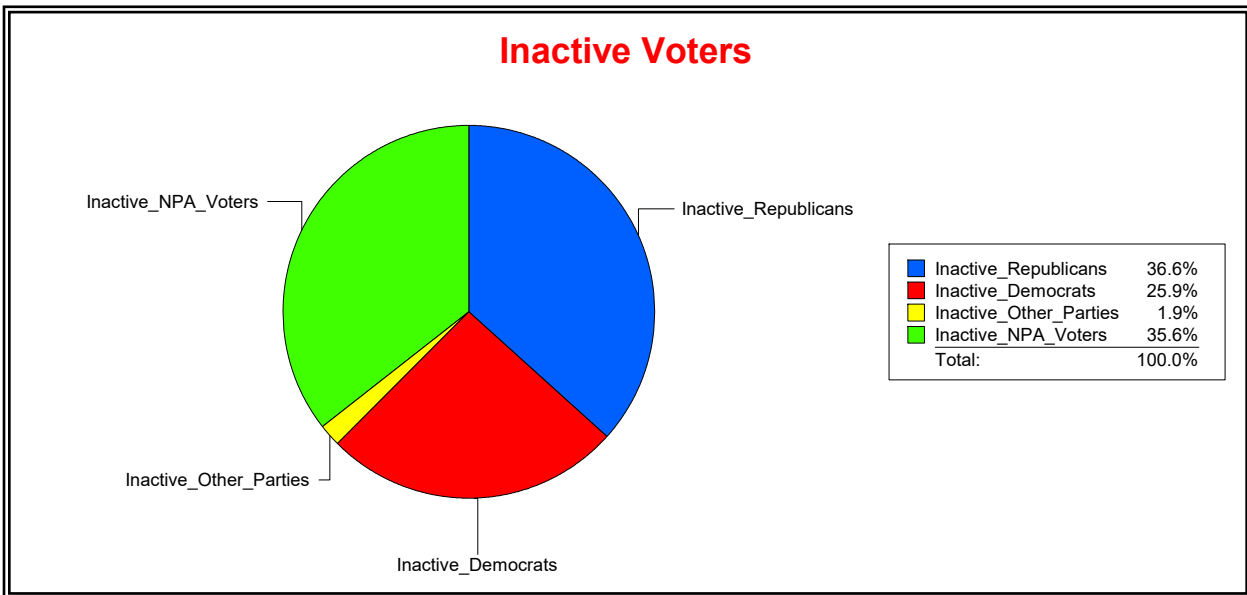

Ron Turner

Supervisor of Elections

Sarasota County, FL

Date 1/2/2024

Time 08:03 AM

Graphs of District Registration

Active Registered Voters

Inactive Voters

District	Total	Dems	Reps	NonP	Other	Total	Dems	Reps	NonP	Other
ENGLEWOOD FIRE DIST	12,875	2,962	6,413	3,221	279	2,015	521	738	717	39