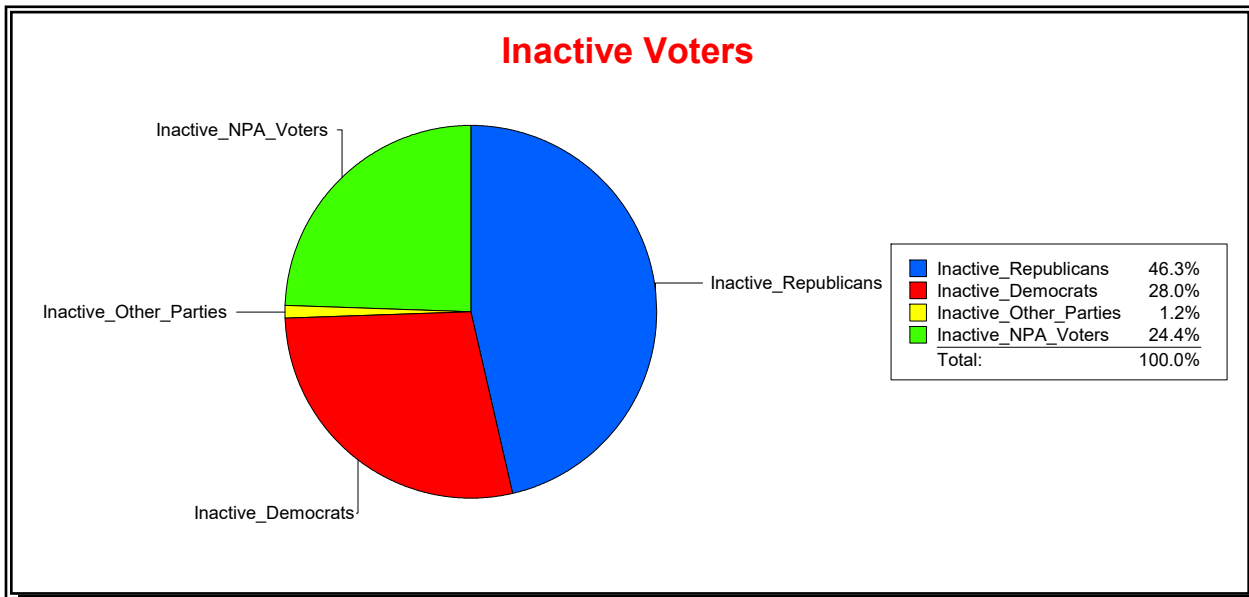

Ron Turner

Supervisor of Elections

Sarasota County, FL

Date 1/2/2024

Time 08:03 AM

Graphs of District Registration

Active Registered Voters

Inactive Voters

District	Total	Dems	Reps	NonP	Other	Total	Dems	Reps	NonP	Other
LONGBOAT KEY 3	1,394	358	707	305	24	164	46	76	40	2