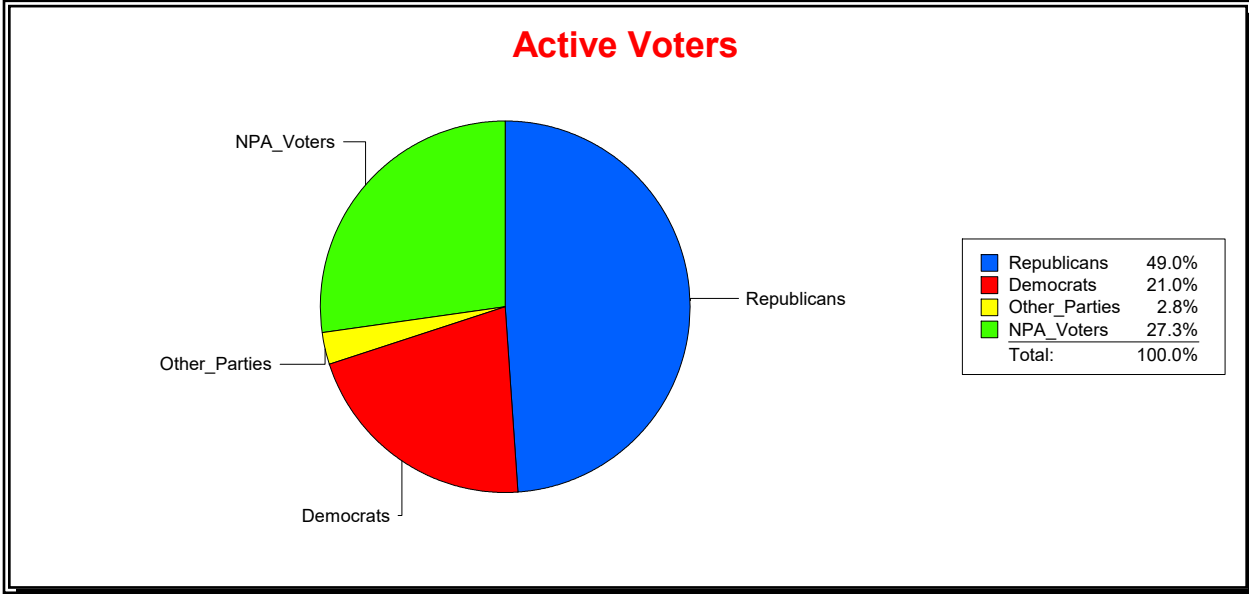

Ron Turner

Supervisor of Elections

Sarasota County, FL

Date 1/2/2024

Time 08:03 AM

Graphs of District Registration

Active Registered Voters

Inactive Voters

District	Total	Dems	Reps	NonP	Other	Total	Dems	Reps	NonP	Other
NORTH PORT 2	11,908	2,497	5,829	3,245	337	2,081	501	627	907	46