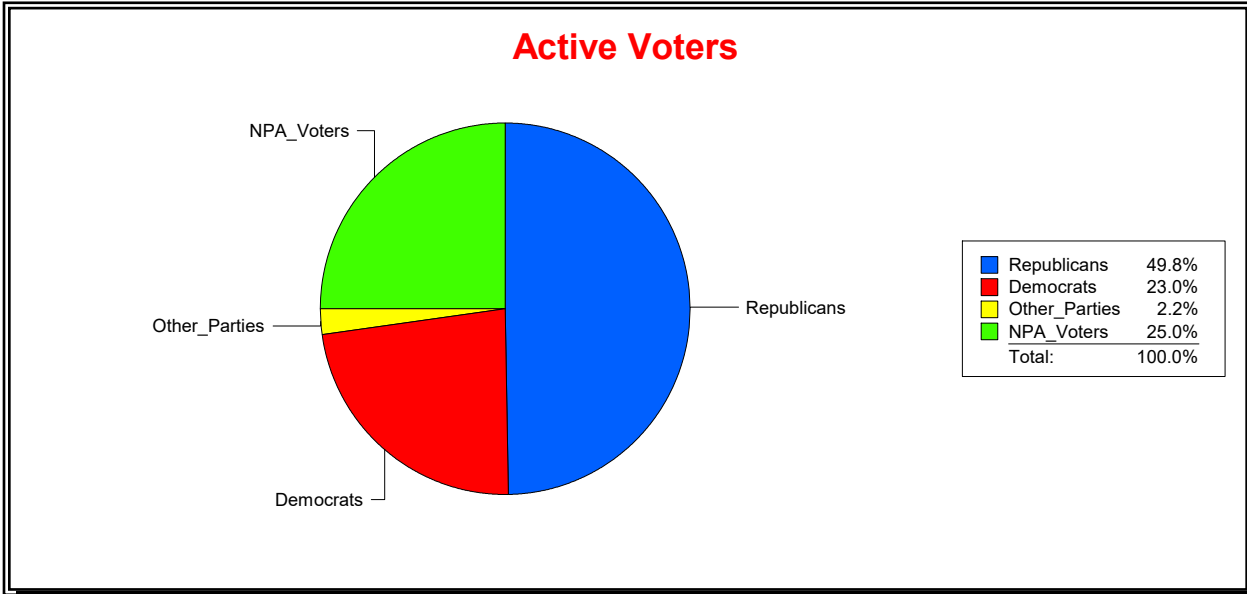

Ron Turner

Supervisor of Elections

Sarasota County, FL

Date 1/2/2024

Time 08:03 AM

Graphs of District Registration

Active Registered Voters

Inactive Voters

District	Total	Dems	Reps	NonP	Other	Total	Dems	Reps	NonP	Other
ENGLEWOOD FIRE DIST	12,875	2,962	6,413	3,221	279	2,015	521	738	717	39