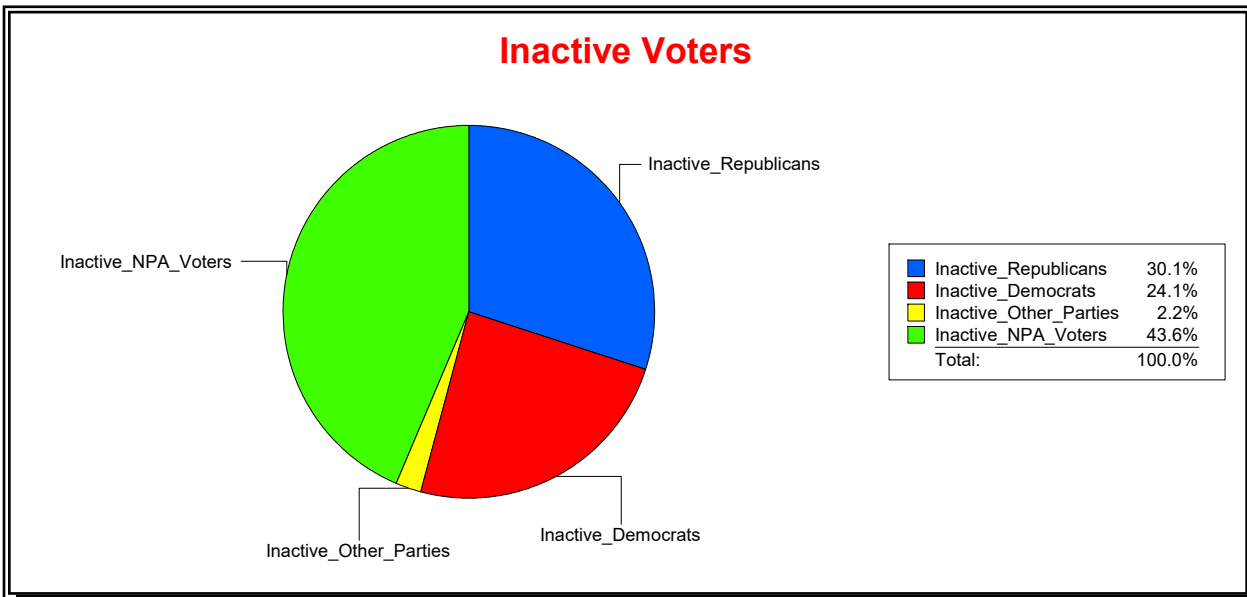

Ron Turner

Supervisor of Elections

Sarasota County, FL

Date 1/2/2024

Time 08:03 AM

Graphs of District Registration

Active Registered Voters

Inactive Voters

District	Total	Dems	Reps	NonP	Other	Total	Dems	Reps	NonP	Other
NORTH PORT DIST 2	11,908	2,497	5,829	3,245	337	2,081	501	627	907	46