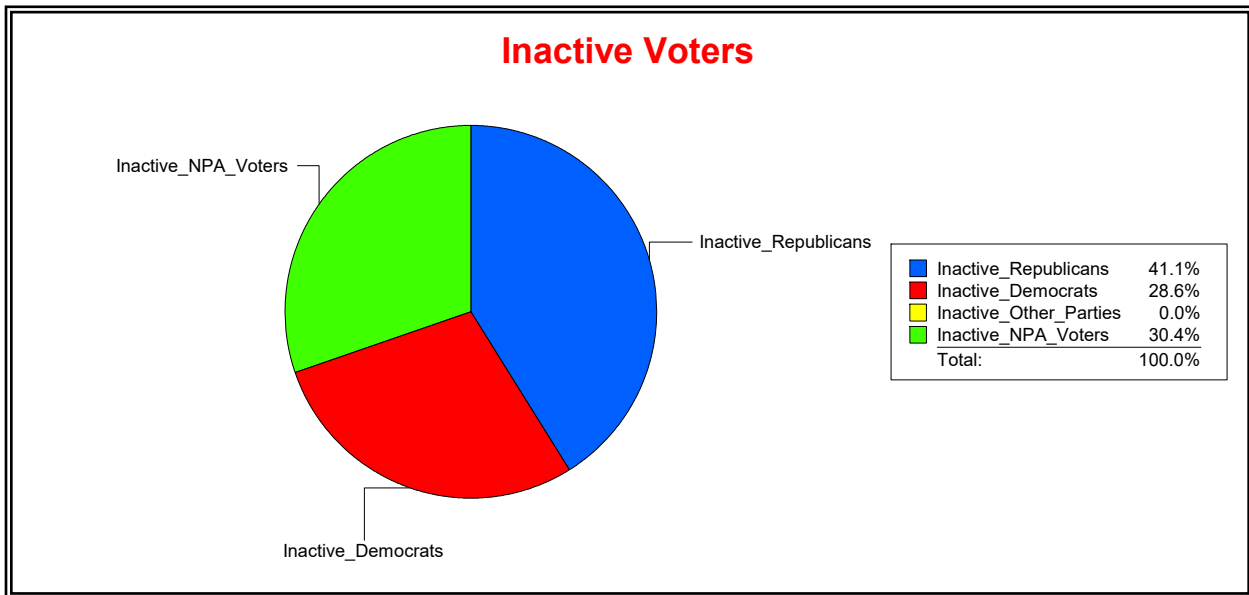

Ron Turner

Supervisor of Elections

Sarasota County, FL

Date 1/2/2024

Time 08:03 AM

Graphs of District Registration

Active Registered Voters

Inactive Voters

District	Total	Dems	Reps	NonP	Other	Total	Dems	Reps	NonP	Other
GOLDEN GATE POINT	340	92	156	82	10	56	16	23	17	0