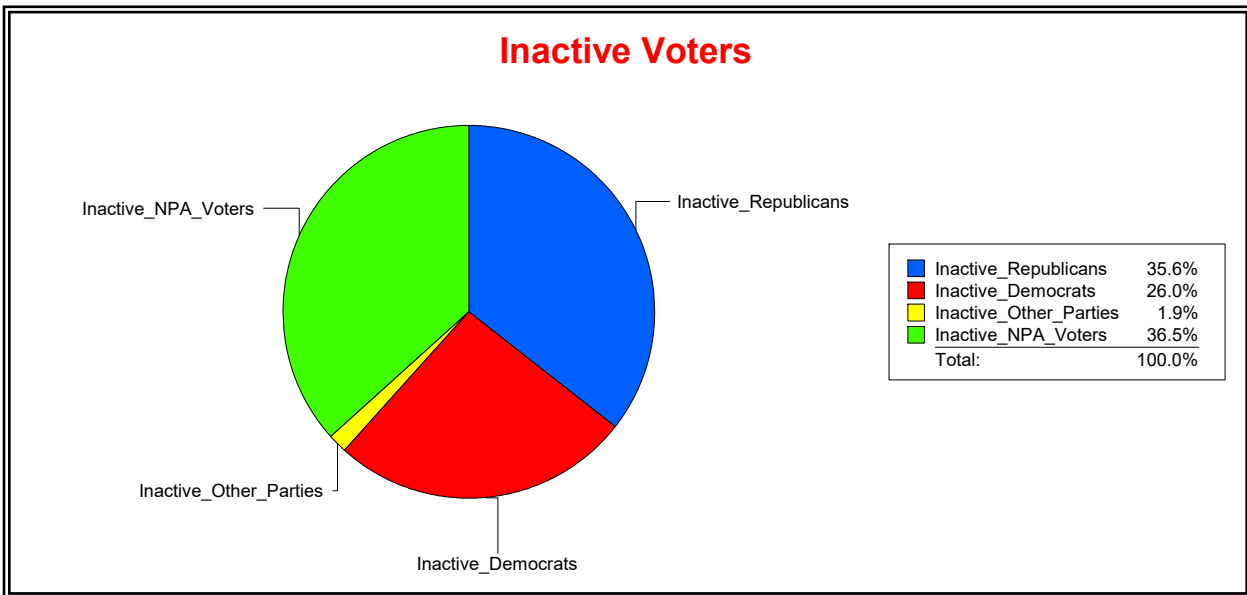

Ron Turner

Supervisor of Elections

Sarasota County, FL

Date 1/2/2024

Time 08:03 AM

Graphs of District Registration

Active Registered Voters

Inactive Voters

<u>District</u>	<u>Total</u>	<u>Dems</u>	<u>Reps</u>	<u>NonP</u>	<u>Other</u>	<u>Total</u>	<u>Dems</u>	<u>Reps</u>	<u>NonP</u>	<u>Other</u>
WOODLANDS CDD	1,727	342	878	457	50	104	27	37	38	2