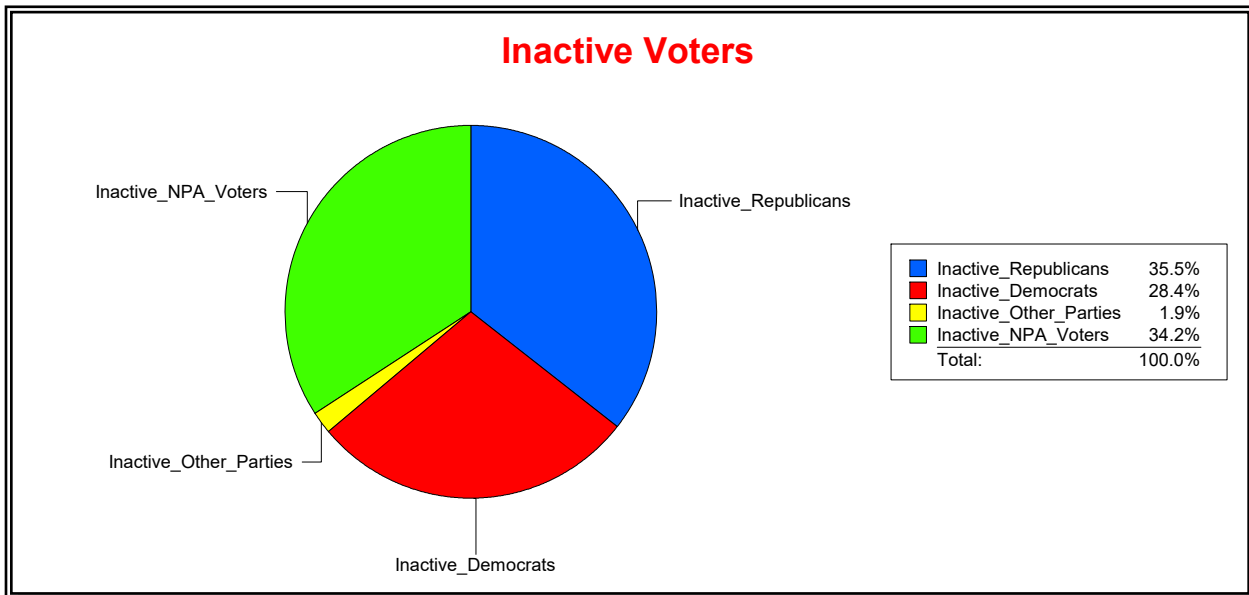

Sarasota County, FL

Date 1/2/2024

Time 08:03 AM

Graphs of District Registration

Active Registered Voters

Inactive Voters

District	Total	Dems	Reps	NonP	Other	Total	Dems	Reps	NonP	Other
HOSPITAL BOARD CENTRAL	111,323	30,543	52,098	26,140	2,542	16,903	4,804	6,005	5,780	314