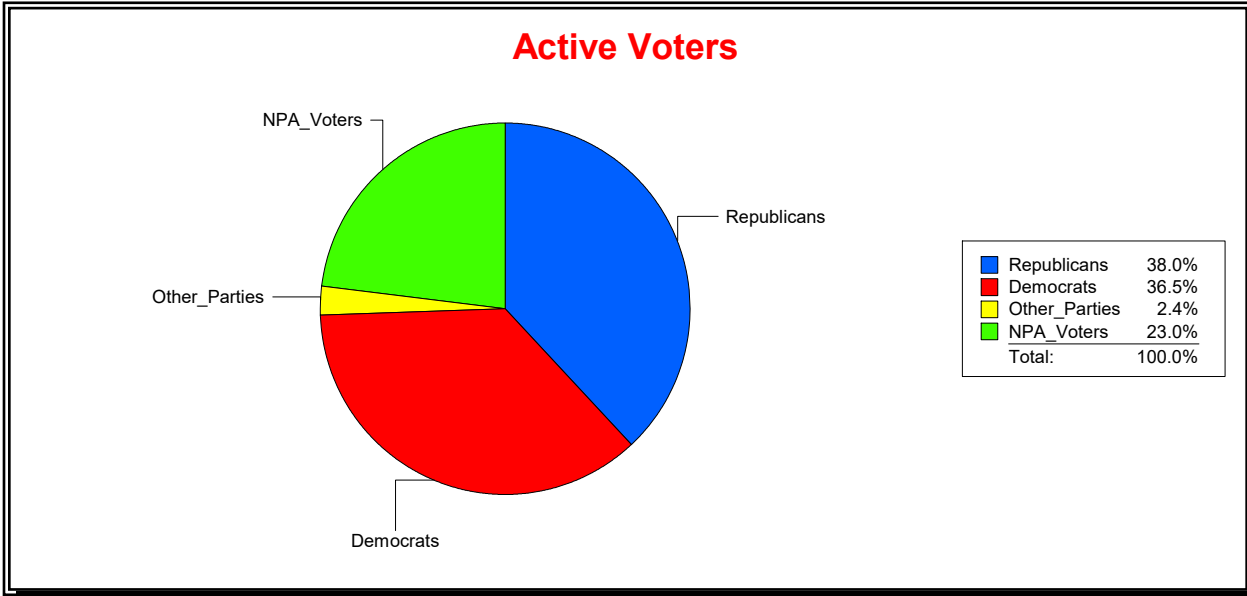

Ron Turner

Supervisor of Elections

Sarasota County, FL

Date 1/2/2024

Time 08:03 AM

Graphs of District Registration

Active Registered Voters

Inactive Voters

District	Total	Dems	Reps	NonP	Other	Total	Dems	Reps	NonP	Other
SOIL AND WATER DIST 2	57,246	20,889	21,780	13,189	1,388	12,757	4,892	3,485	4,155	225