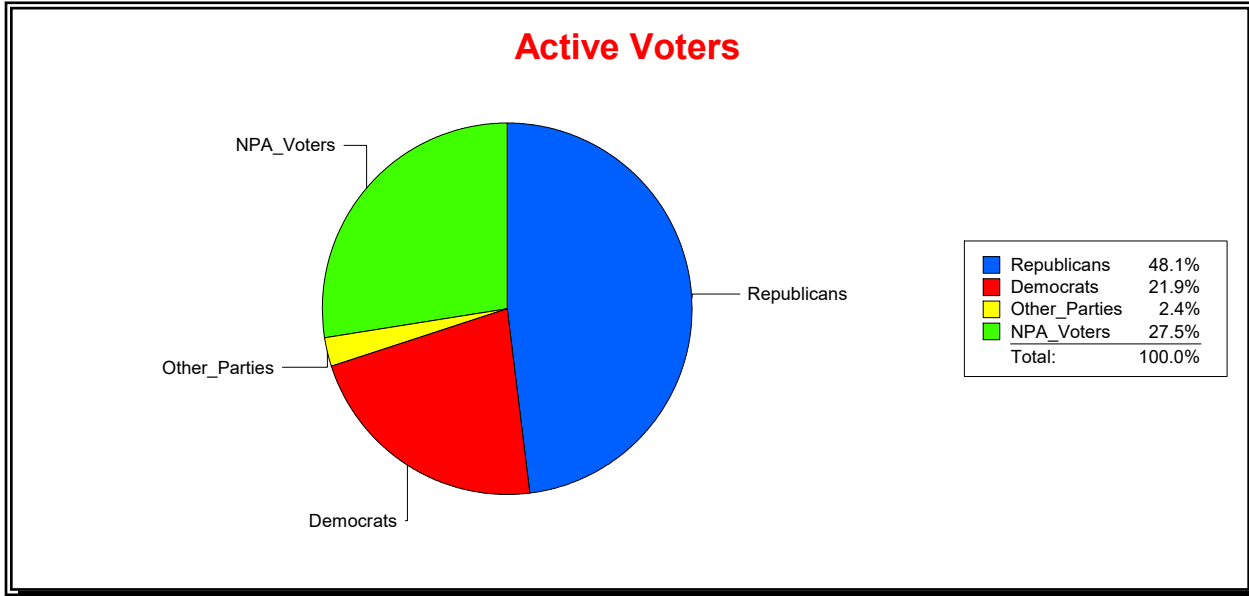

Ron Turner

Supervisor of Elections

Sarasota County, FL

Date 1/2/2024

Time 08:03 AM

Graphs of District Registration

Active Registered Voters

Inactive Voters

<u>District</u>	<u>Total</u>	<u>Dems</u>	<u>Reps</u>	<u>NonP</u>	<u>Other</u>	<u>Total</u>	<u>Dems</u>	<u>Reps</u>	<u>NonP</u>	<u>Other</u>
NORTH PORT DIST 1	9,786	2,143	4,711	2,693	239	1,872	488	556	782	46