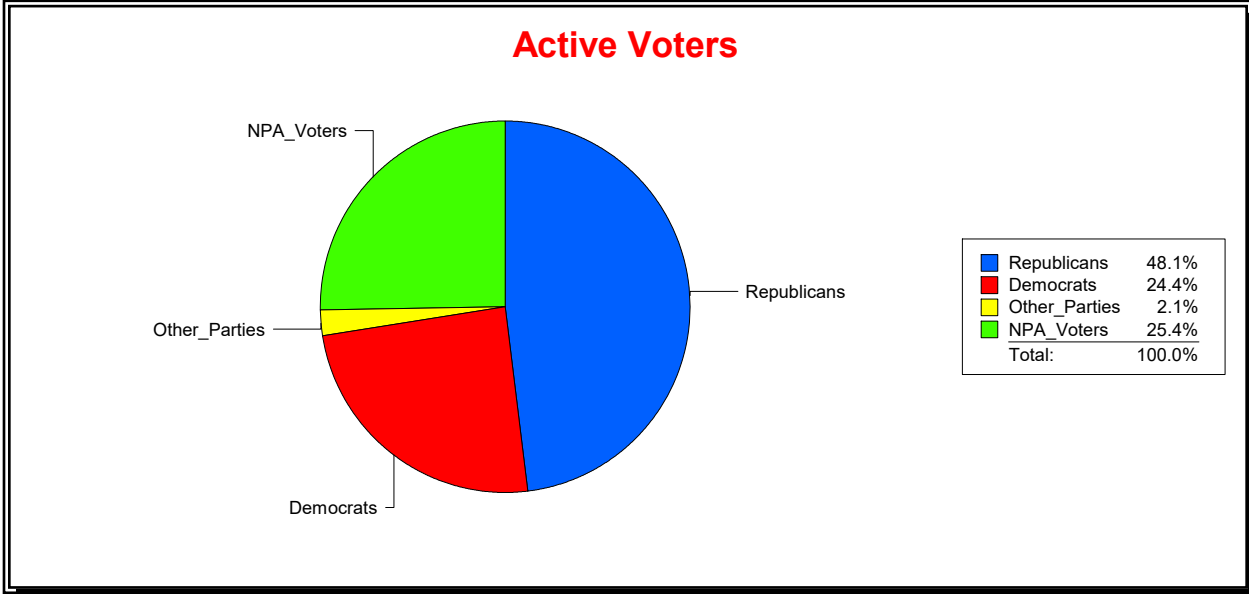

Time 08:03 AM

Graphs of District Registration

Active Registered Voters

Inactive Voters

District SCHOOL DIST 3

	Total	Dems	Reps	NonP	Other	Total	Dems	Reps	NonP	Other
SCHOOL DIST 3	65,479	16,007	31,483	16,610	1,379	10,700	2,720	3,784	4,004	192