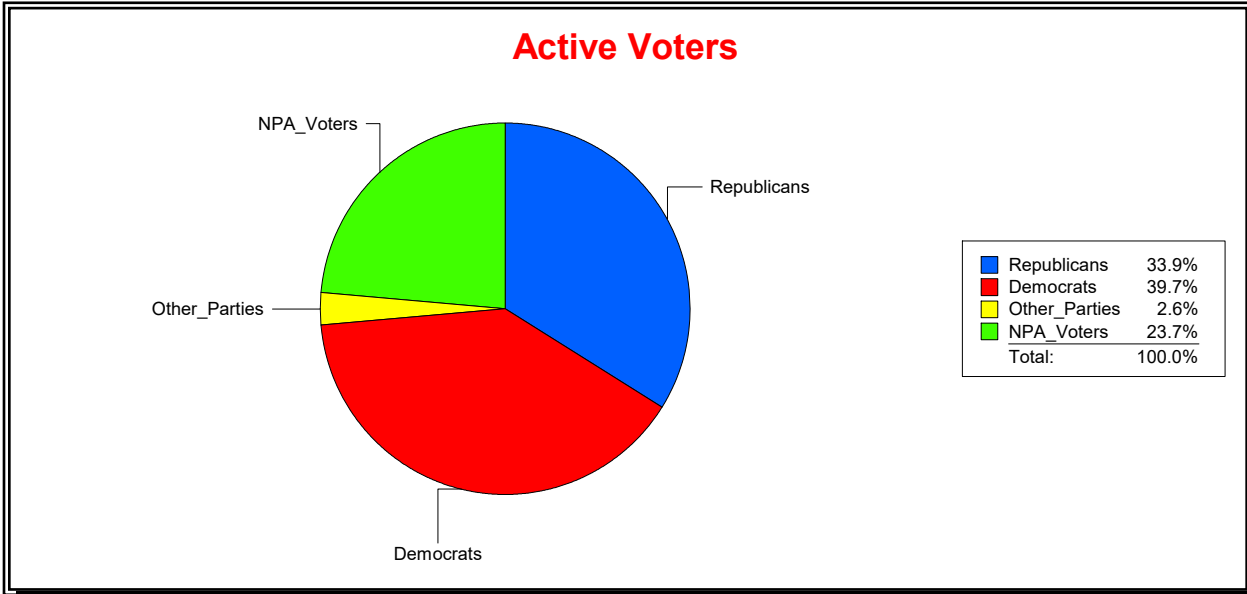

Ron Turner

Supervisor of Elections

Sarasota County, FL

Date 1/2/2024

Time 08:03 AM

Graphs of District Registration

Active Registered Voters

Inactive Voters

District	Total	Dems	Reps	NonP	Other	Total	Dems	Reps	NonP	Other
SARASOTA	33,393	13,267	11,334	7,914	878	8,470	3,521	1,987	2,805	157