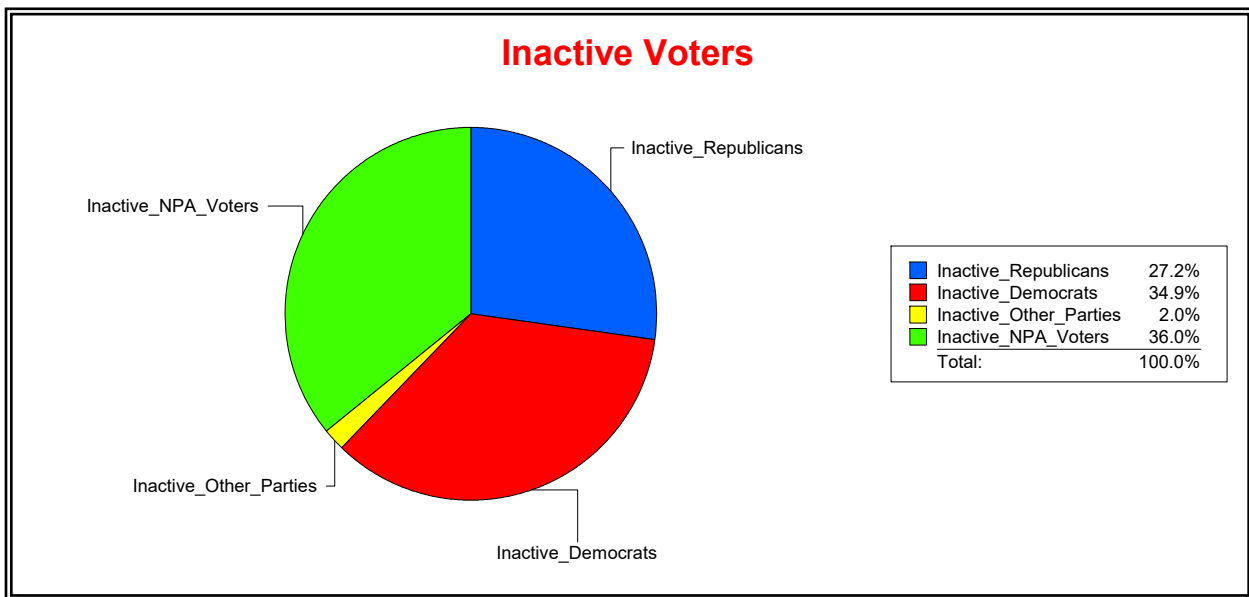

Supervisor of Elections

Sarasota County, FL

Date 1/2/2024

Time 08:03 AM

Graphs of District Registration

Active Registered Voters

Inactive Voters

<u>District</u>	<u>Total</u>	<u>Dems</u>	<u>Reps</u>	<u>NonP</u>	<u>Other</u>	<u>Total</u>	<u>Dems</u>	<u>Reps</u>	<u>NonP</u>	<u>Other</u>
SARASOTA DIST 3	9,301	3,384	3,374	2,287	256	2,456	858	667	883	48