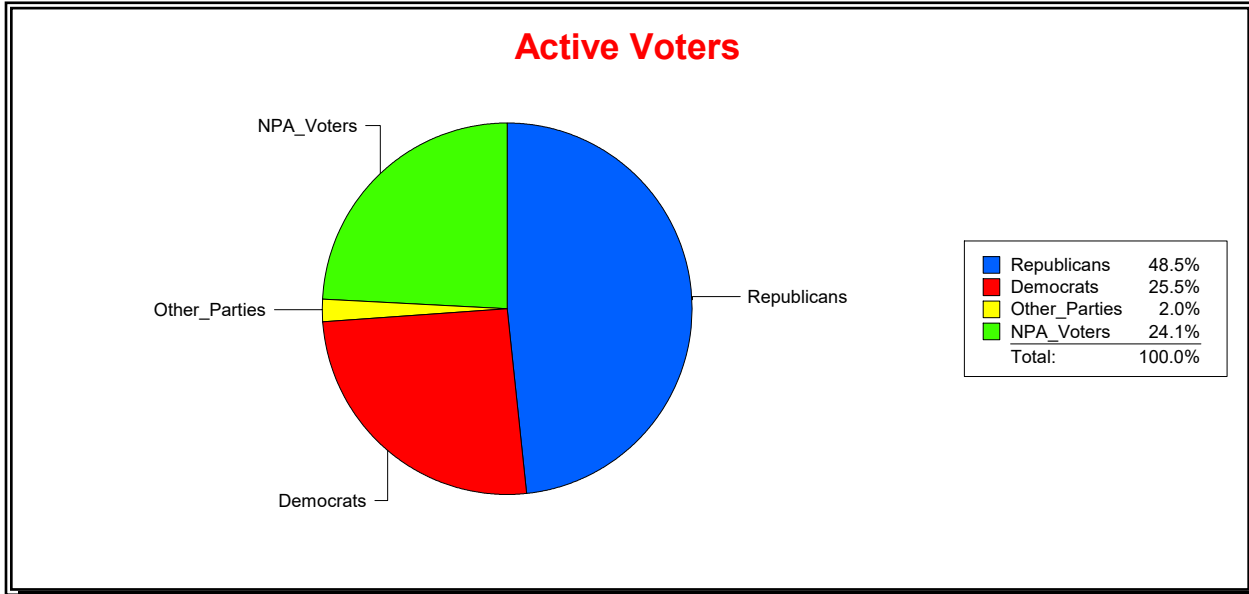

Ron Turner

Supervisor of Elections

Sarasota County, FL

Date 1/2/2024

Time 08:03 AM

Graphs of District Registration

Active Registered Voters

Inactive Voters

District	Total	Dems	Reps	NonP	Other	Total	Dems	Reps	NonP	Other
VENICE 1	21,814	5,565	10,569	5,251	429	2,795	713	1,105	931	46