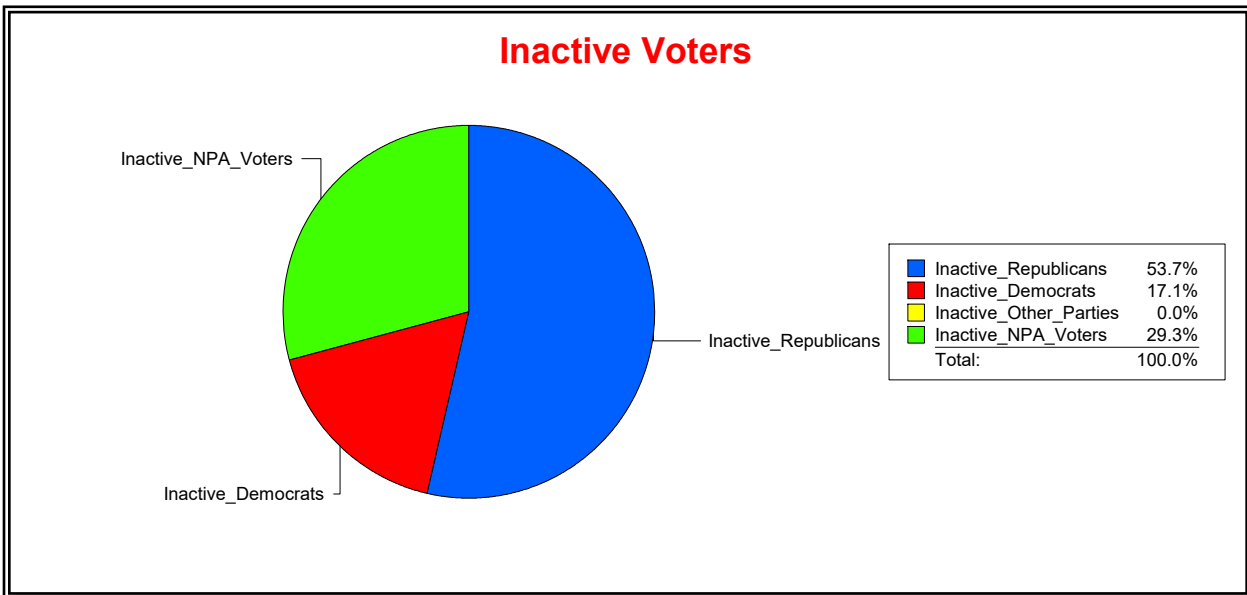

District	Total	Dems	Reps	NonP	Other	Total	Dems	Reps	NonP	Other
TOSCANA ISLES CDD	1,194	191	709	262	32	41	7	22	12	0

Ron Turner

Supervisor of Elections

Sarasota County, FL

Date 1/2/2024

Time 08:03 AM

Graphs of District Registration