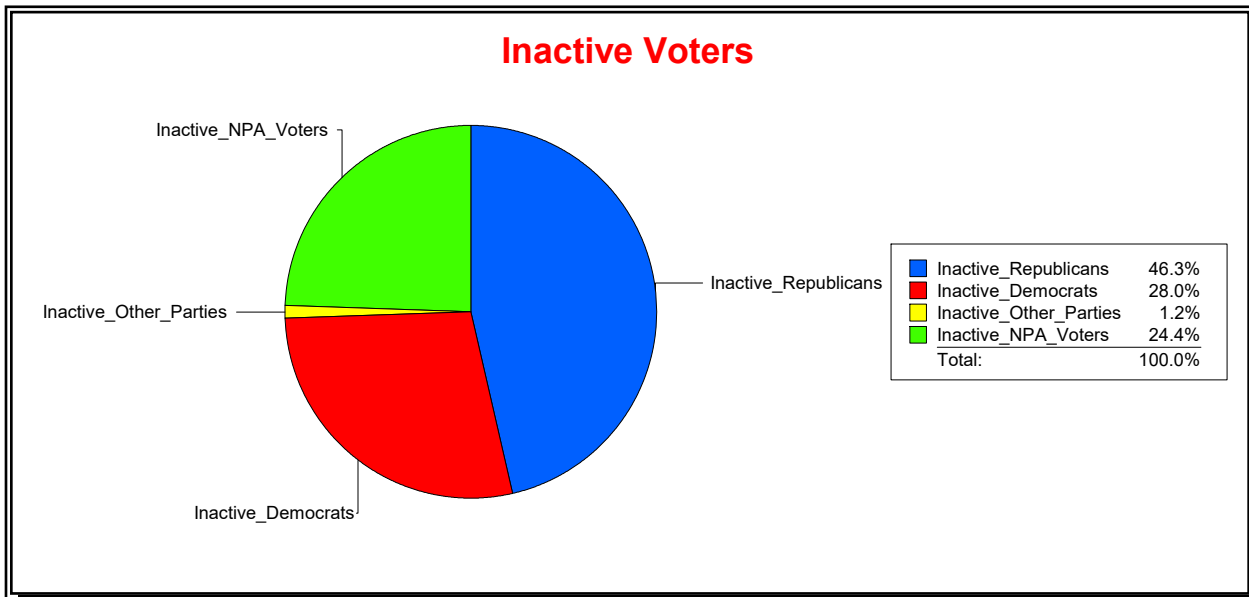

Ron Turner

Supervisor of Elections

Sarasota County, FL

Date 1/2/2024

Time 08:03 AM

Graphs of District Registration

Active Registered Voters

Inactive Voters

District	Total	Dems	Reps	NonP	Other	Total	Dems	Reps	NonP	Other
LBK DISTRICT 3	1,394	358	707	305	24	164	46	76	40	2