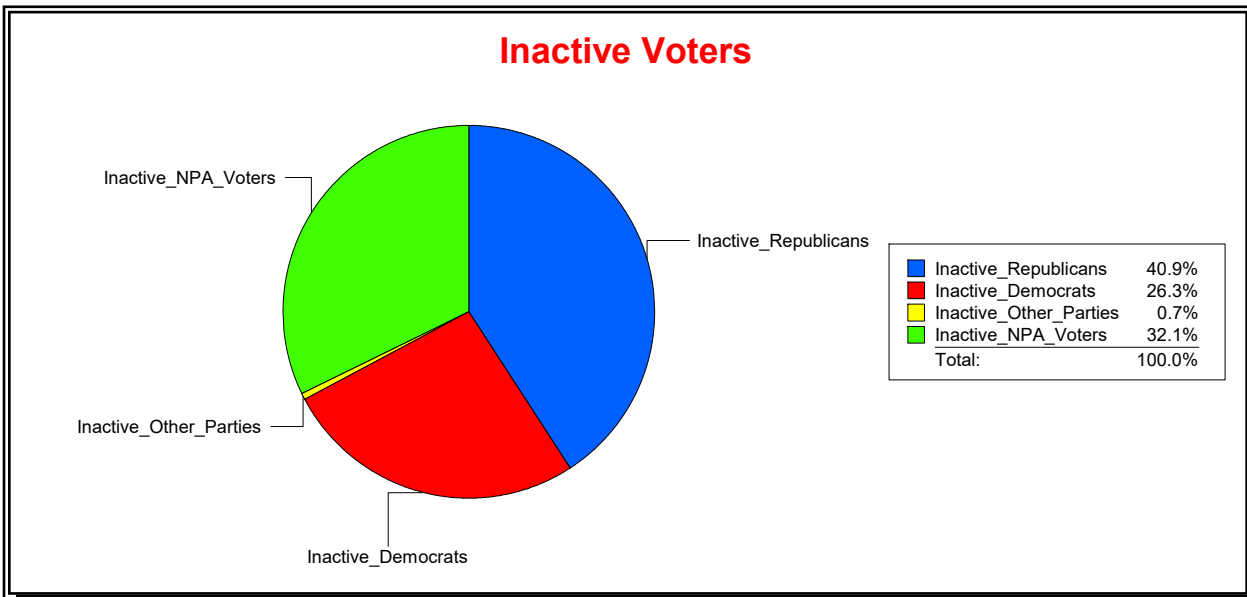

Date 1/2/2024

Time 08:03 AM

Graphs of District Registration

Active Registered Voters

Inactive Voters

District	Total	Dems	Reps	NonP	Other	Total	Dems	Reps	NonP	Other
VENETIAN CDD	1,894	477	944	441	32	137	36	56	44	1