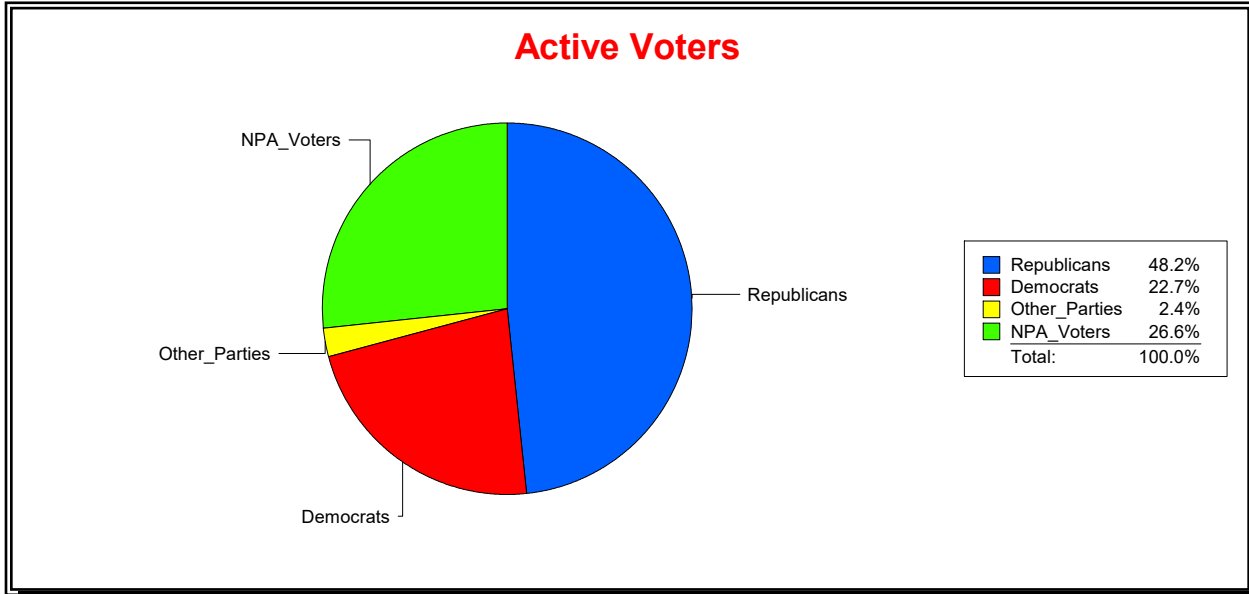

Ron Turner

Supervisor of Elections

Sarasota County, FL

Date 1/2/2024

Time 08:03 AM

Graphs of District Registration

Active Registered Voters

Inactive Voters

District	Total	Dems	Reps	NonP	Other	Total	Dems	Reps	NonP	Other
CNTY COMM DIST 5	63,780	14,509	30,743	16,992	1,536	11,885	3,064	3,783	4,787	251