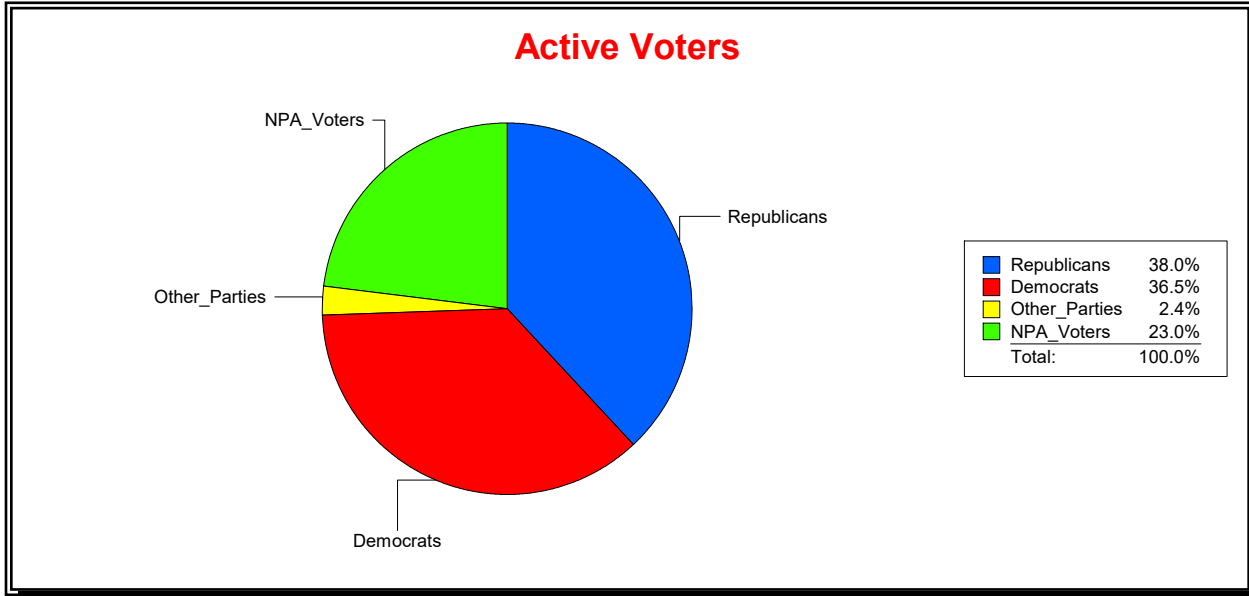

Ron Turner

Supervisor of Elections

Sarasota County, FL

Date 1/2/2024

Time 08:03 AM

Graphs of District Registration

Active Registered Voters

Inactive Voters

District	Total	Dems	Reps	NonP	Other	Total	Dems	Reps	NonP	Other
SCHOOL DIST 1	57,246	20,889	21,780	13,189	1,388	12,757	4,892	3,485	4,155	225