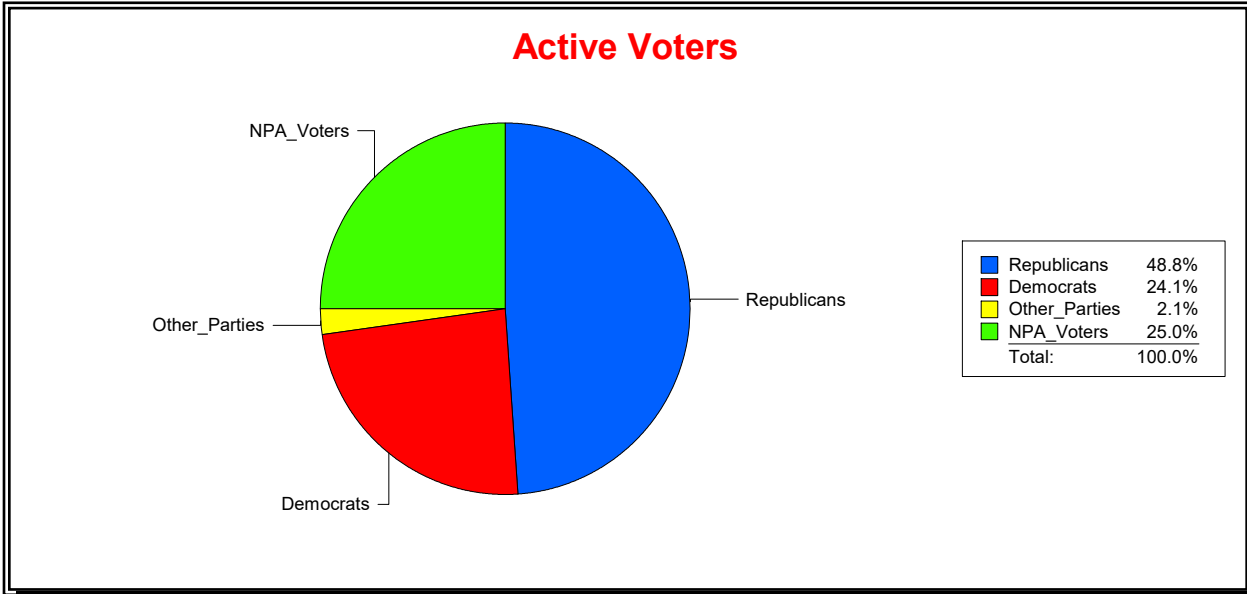

Ron Turner

Supervisor of Elections

Sarasota County, FL

Date 1/2/2024

Time 08:03 AM

Graphs of District Registration

Active Registered Voters

Inactive Voters

District	Total	Dems	Reps	NonP	Other	Total	Dems	Reps	NonP	Other
CNTY COMM DIST 3	69,708	16,808	34,010	17,424	1,466	9,966	2,484	3,639	3,669	174