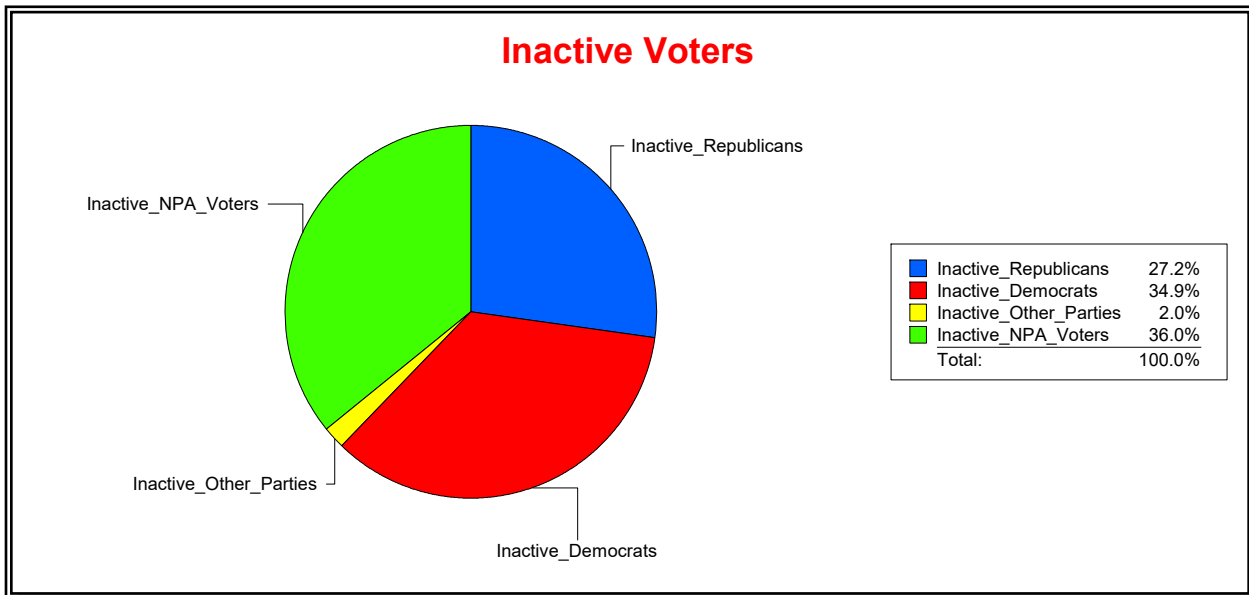

Ron Turner

Supervisor of Elections

Sarasota County, FL

Date 1/2/2024

Time 08:03 AM

Graphs of District Registration

Active Registered Voters

Inactive Voters

<u>District</u>	<u>Total</u>	<u>Dems</u>	<u>Reps</u>	<u>NonP</u>	<u>Other</u>	<u>Total</u>	<u>Dems</u>	<u>Reps</u>	<u>NonP</u>	<u>Other</u>
SARASOTA 3	9,301	3,384	3,374	2,287	256	2,456	858	667	883	48