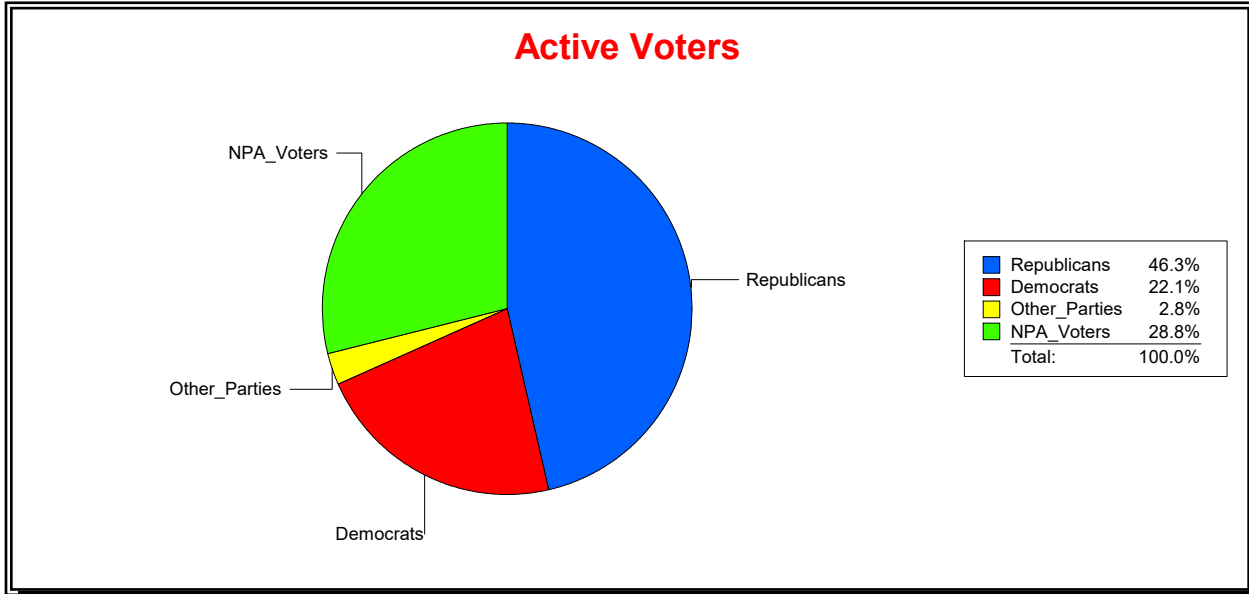

Ron Turner

Supervisor of Elections

Sarasota County, FL

Date 1/2/2024

Time 08:03 AM

Graphs of District Registration

Active Registered Voters

Inactive Voters

District	Total	Dems	Reps	NonP	Other	Total	Dems	Reps	NonP	Other
NORTH PORT DIST 3	9,200	2,033	4,262	2,649	256	2,064	508	613	903	40