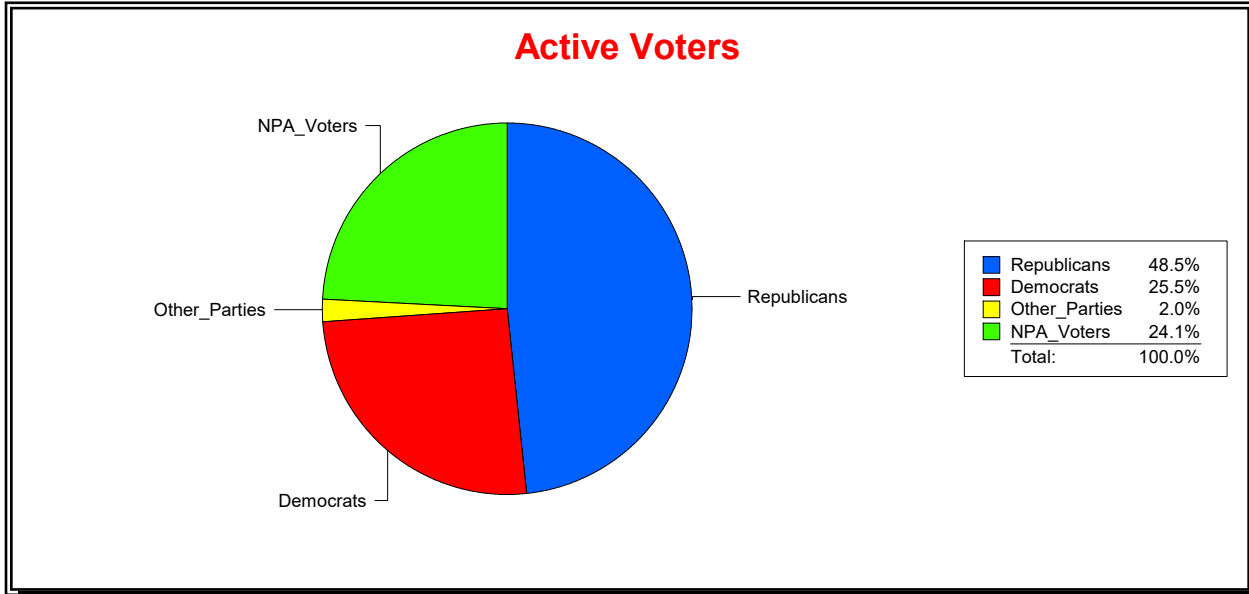

Ron Turner

Supervisor of Elections

Sarasota County, FL

Date 1/2/2024

Time 08:03 AM

Graphs of District Registration

Active Registered Voters

Inactive Voters

District	Total	Dems	Reps	NonP	Other	Total	Dems	Reps	NonP	Other
VENICE	21,814	5,565	10,569	5,251	429	2,795	713	1,105	931	46