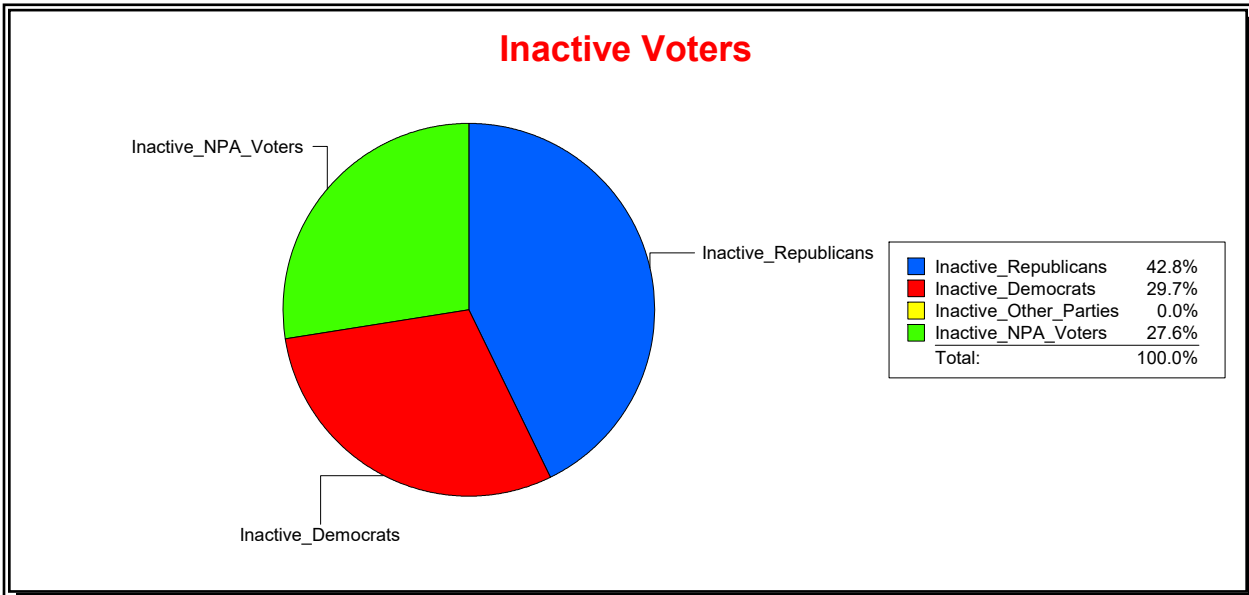

Date 1/2/2024

Time 08:03 AM

Graphs of District Registration

Active Registered Voters

Inactive Voters

District	Total	Dems	Reps	NonP	Other	Total	Dems	Reps	NonP	Other
LBK DISTRICT 2	1,272	414	559	270	29	145	43	62	40	0