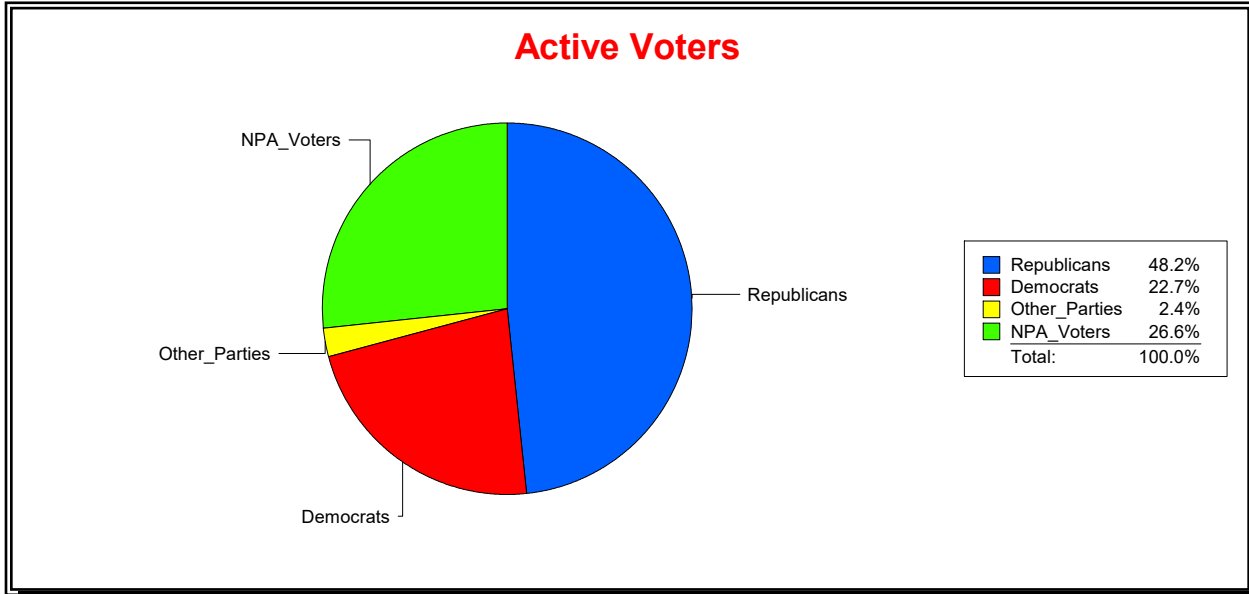

Ron Turner

Supervisor of Elections

Sarasota County, FL

Date 1/2/2024

Time 08:03 AM

Graphs of District Registration

Active Registered Voters

Inactive Voters

District	Total	Dems	Reps	NonP	Other	Total	Dems	Reps	NonP	Other
SOIL AND WATER DIST 5	63,780	14,509	30,743	16,992	1,536	11,885	3,064	3,783	4,787	251