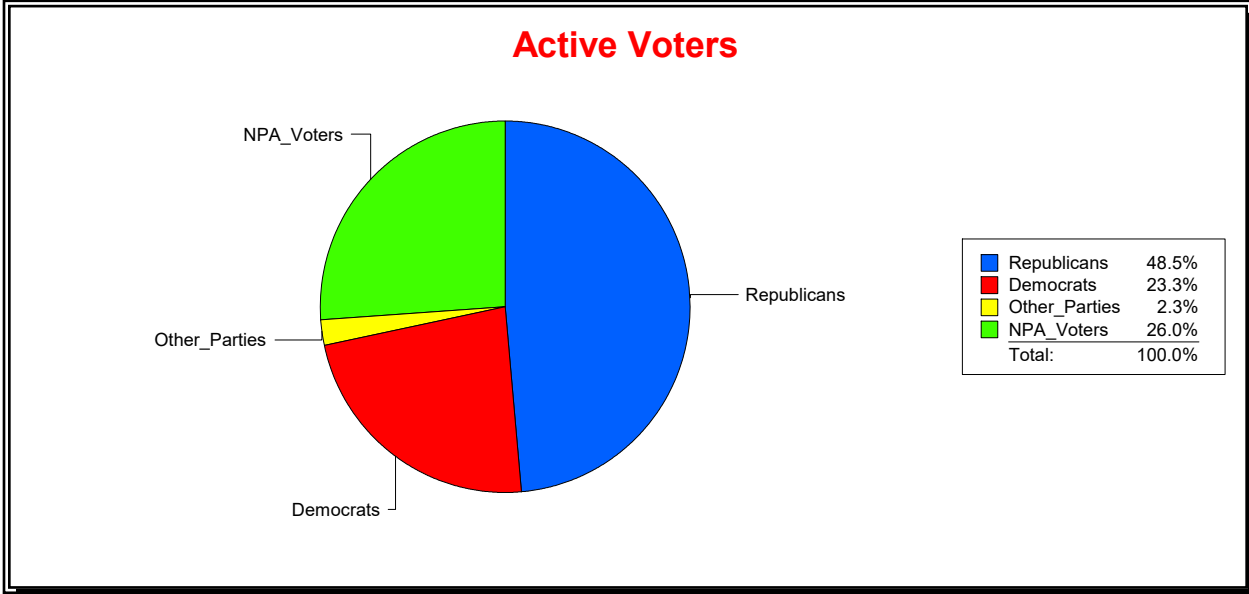

District	Total	Dems	Reps	NonP	Other	Total	Dems	Reps	NonP	Other
HOSPITAL BOARD SOUTH	115,861	26,948	56,169	30,093	2,651	19,477	4,973	6,441	7,670	393

Ron Turner

Supervisor of Elections

Sarasota County, FL

Date 1/2/2024