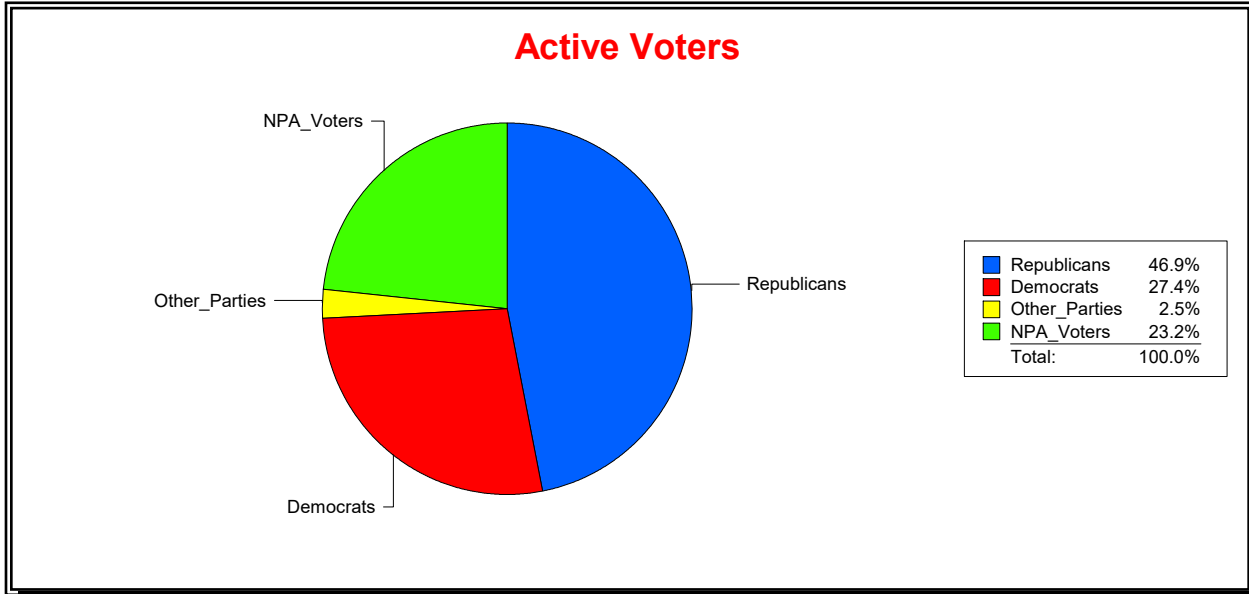

Ron Turner

Supervisor of Elections

Sarasota County, FL

Date 1/2/2024

Time 08:03 AM

Graphs of District Registration

Active Registered Voters

Inactive Voters

District	Total	Dems	Reps	NonP	Other	Total	Dems	Reps	NonP	Other
CNTY COMM DIST 1	63,205	17,321	29,629	14,676	1,579	10,808	3,197	3,648	3,739	224