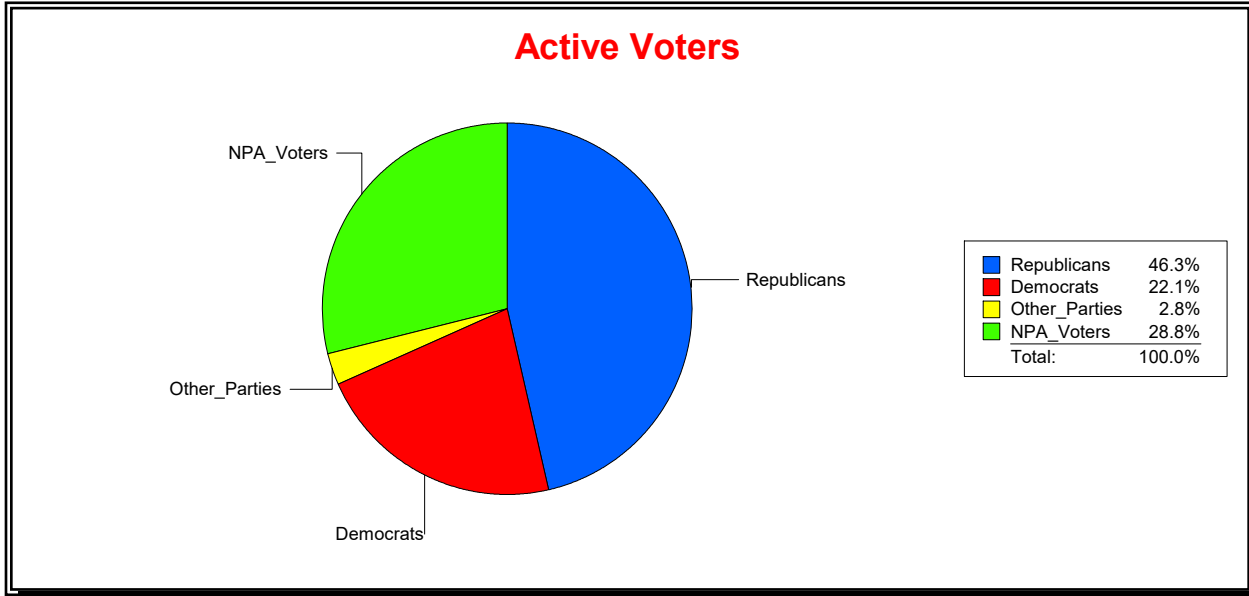

Ron Turner

Supervisor of Elections

Sarasota County, FL

Date 1/2/2024

Time 08:03 AM

Graphs of District Registration

District	Active Registered Voters					Inactive Voters				
	Total	Dems	Reps	NonP	Other	Total	Dems	Reps	NonP	Other
NORTH PORT 3	9,200	2,033	4,262	2,649	256	2,064	508	613	903	40