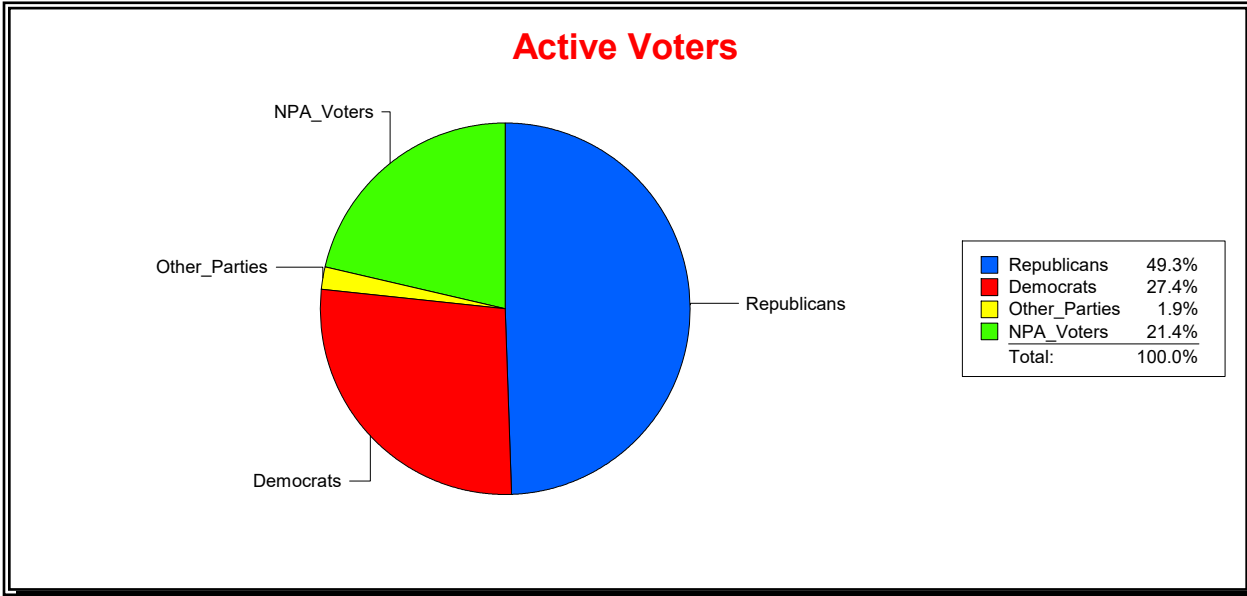

Ron Turner

Supervisor of Elections

Sarasota County, FL

Date 1/2/2024

Time 08:03 AM

Graphs of District Registration

Active Registered Voters

Inactive Voters

District	Total	Dems	Reps	NonP	Other	Total	Dems	Reps	NonP	Other
LBK DISTRICT 4	369	101	182	79	7	62	18	29	13	2