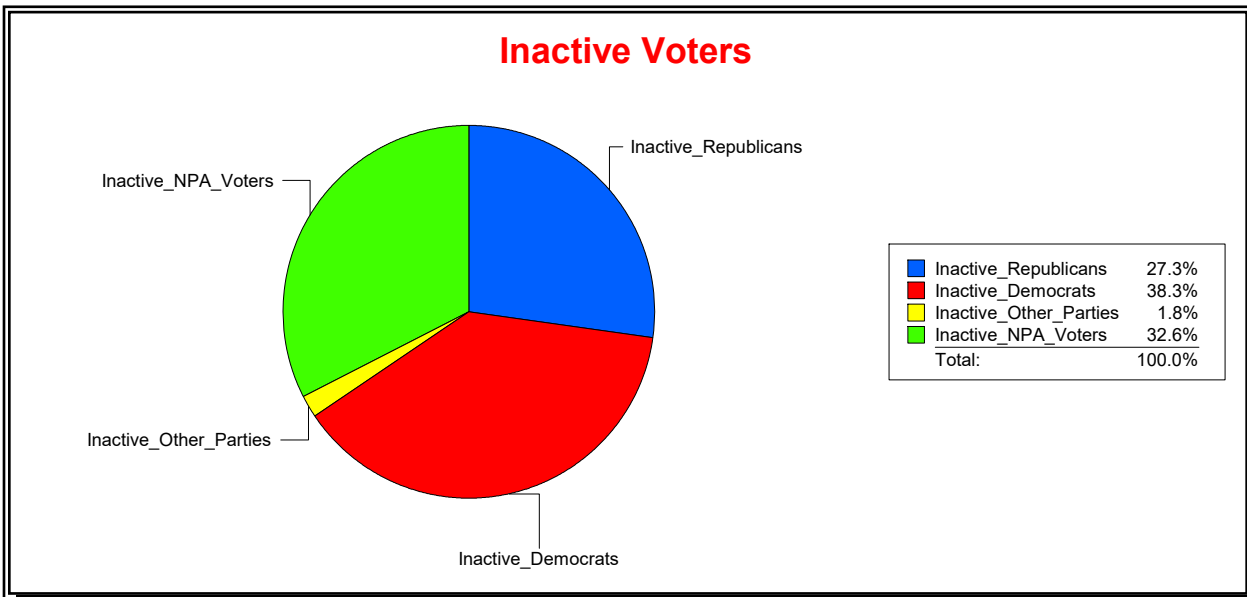

Ron Turner

Supervisor of Elections

Sarasota County, FL

Date 1/2/2024

Time 08:03 AM

Graphs of District Registration

Active Registered Voters

Inactive Voters

District	Total	Dems	Reps	NonP	Other	Total	Dems	Reps	NonP	Other
SOIL AND WATER DIST 2	57,246	20,889	21,780	13,189	1,388	12,757	4,892	3,485	4,155	225