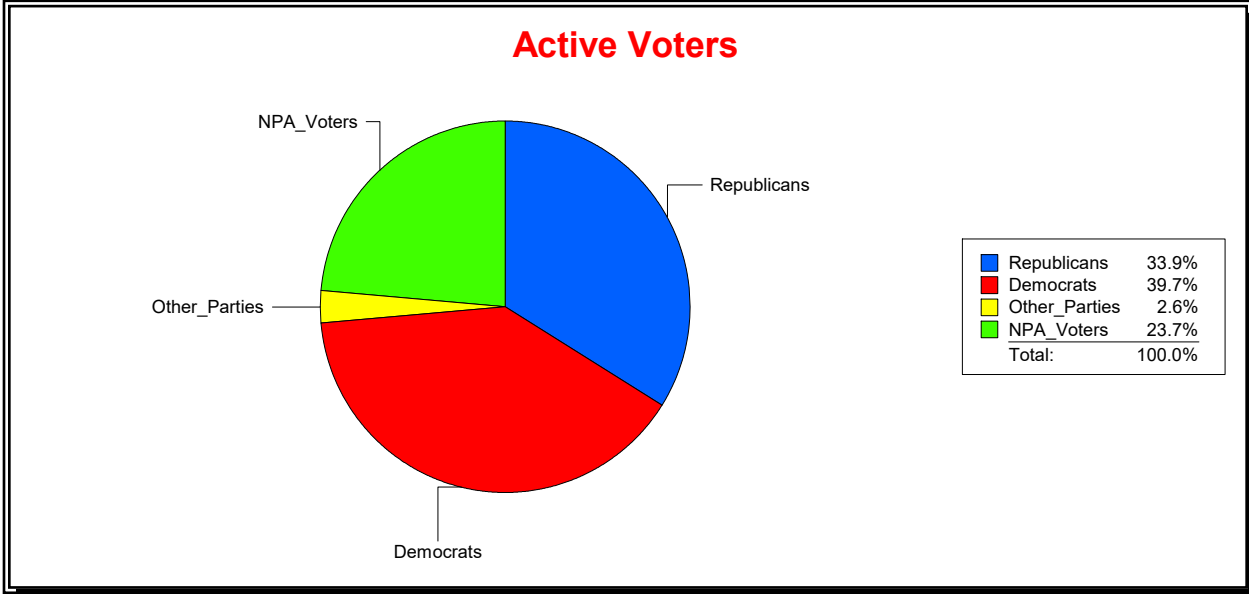

Ron Turner

Supervisor of Elections

Sarasota County, FL

Date 1/2/2024

Time 08:03 AM

Graphs of District Registration

Active Registered Voters

Inactive Voters

District	Total	Dems	Reps	NonP	Other	Total	Dems	Reps	NonP	Other
SARASOTA	33,393	13,267	11,334	7,914	878	8,470	3,521	1,987	2,805	157