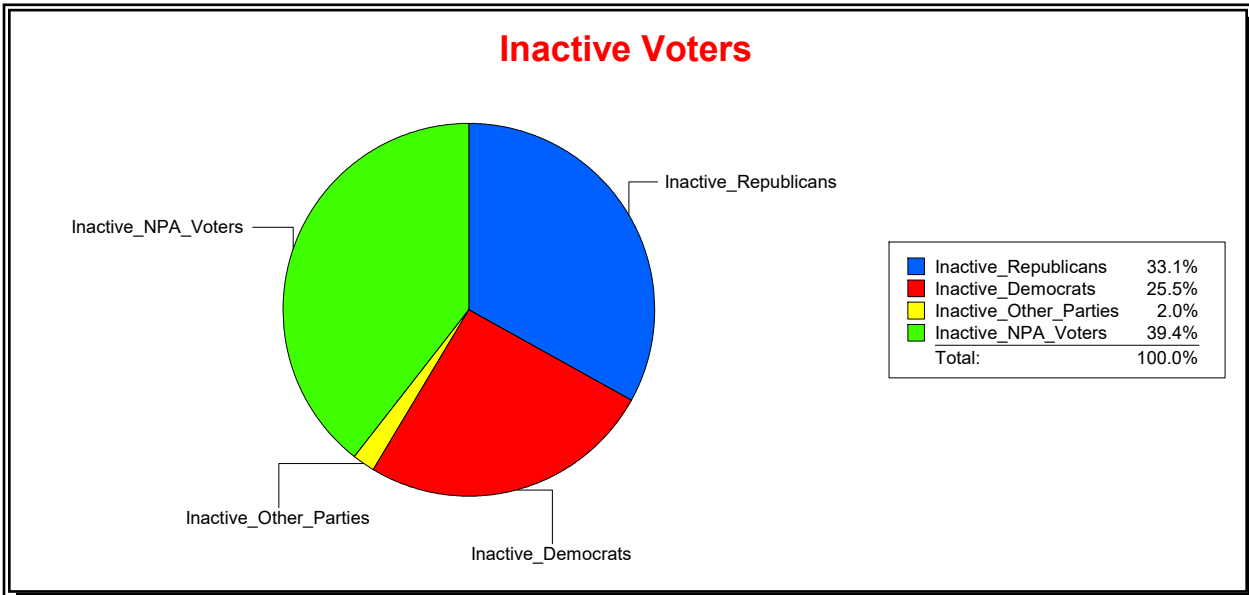

District	Total	Dems	Reps	NonP	Other	Total	Dems	Reps	NonP	Other
HOSPITAL BOARD SOUTH	115,861	26,948	56,169	30,093	2,651	19,477	4,973	6,441	7,670	393

Ron Turner

Supervisor of Elections

Sarasota County, FL

Date 1/2/2024