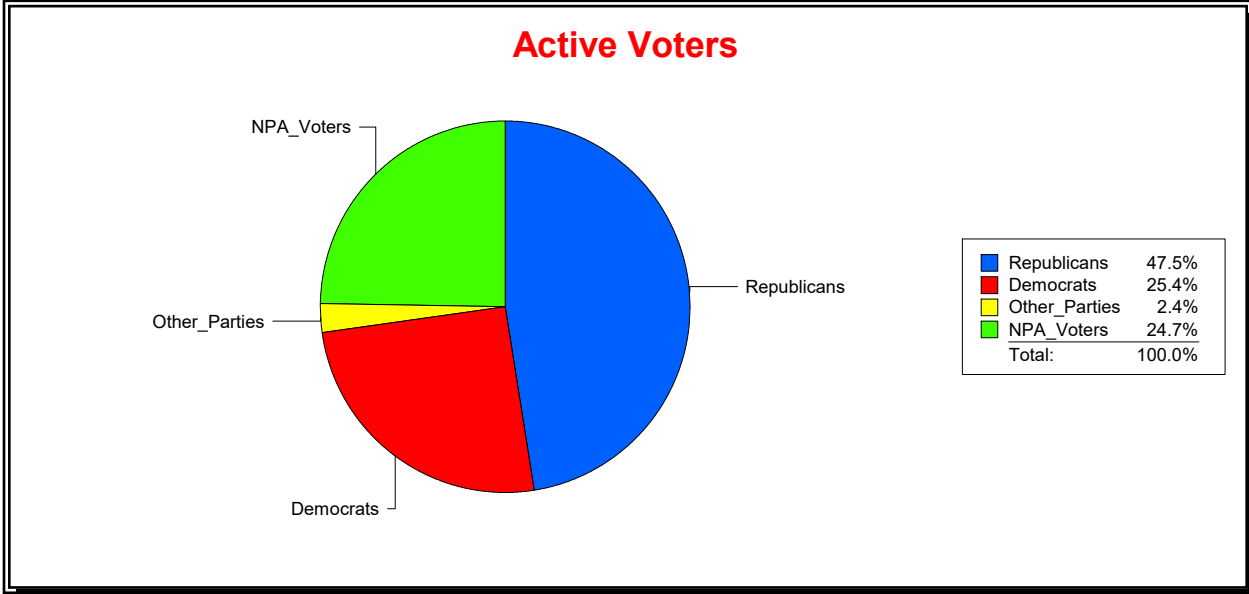

Ron Turner

Supervisor of Elections

Sarasota County, FL

Date 1/2/2024

Time 08:03 AM

Graphs of District Registration

Active Registered Voters

Inactive Voters

District	Total	Dems	Reps	NonP	Other	Total	Dems	Reps	NonP	Other
STATE HOUSE DIST 74	135,792	34,482	64,459	33,542	3,309	23,464	6,568	7,565	8,850	481