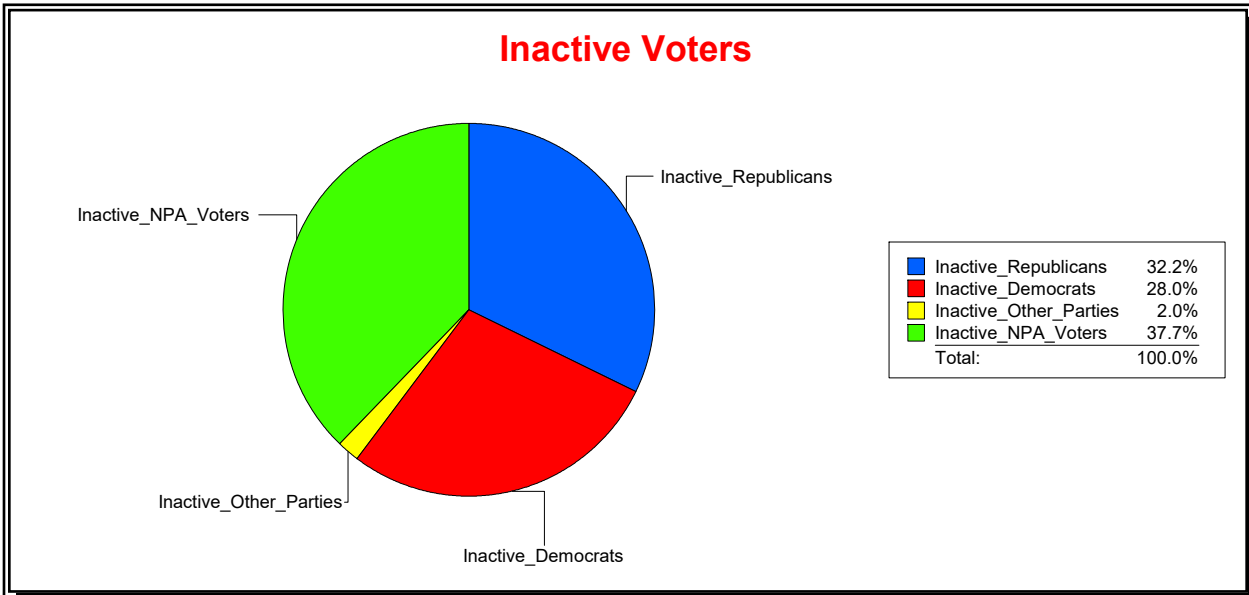

Ron Turner

Supervisor of Elections

Sarasota County, FL

Date 1/2/2024

Time 08:03 AM

Graphs of District Registration

Active Registered Voters

Inactive Voters

District	Total	Dems	Reps	NonP	Other	Total	Dems	Reps	NonP	Other
STATE HOUSE DIST 74	135,792	34,482	64,459	33,542	3,309	23,464	6,568	7,565	8,850	481