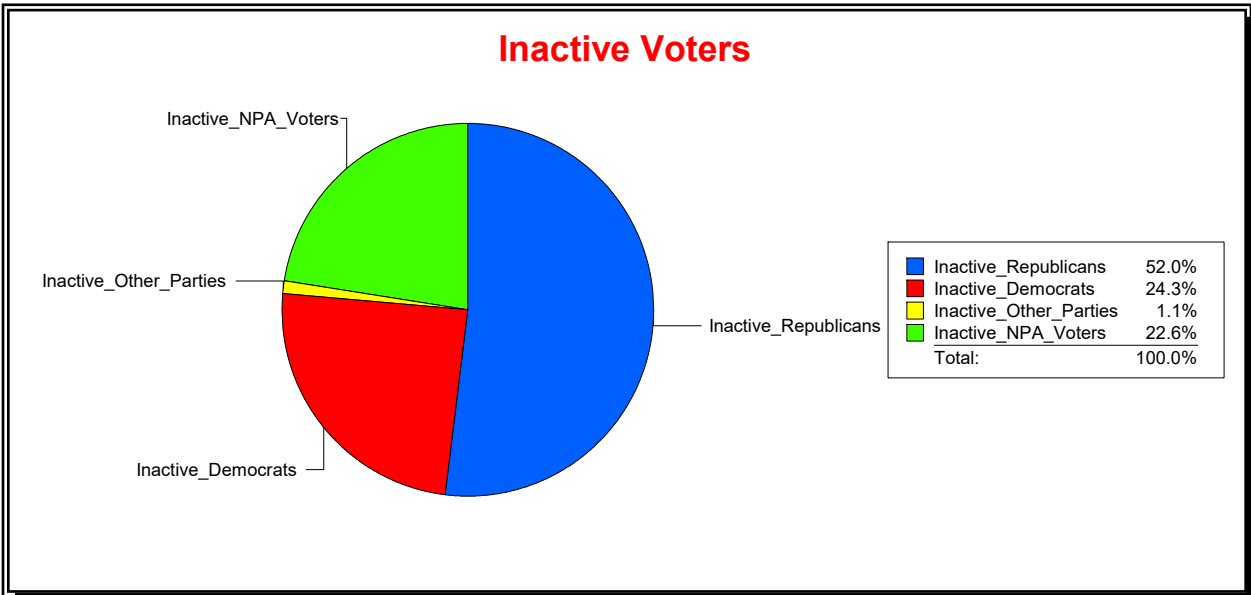

Ron Turner

Supervisor of Elections

Sarasota County, FL

Date 1/2/2024

Time 08:03 AM

Graphs of District Registration

Active Registered Voters

Inactive Voters

District	Total	Dems	Reps	NonP	Other	Total	Dems	Reps	NonP	Other
LBK DISTRICT 1	1,410	294	778	297	41	177	43	92	40	2