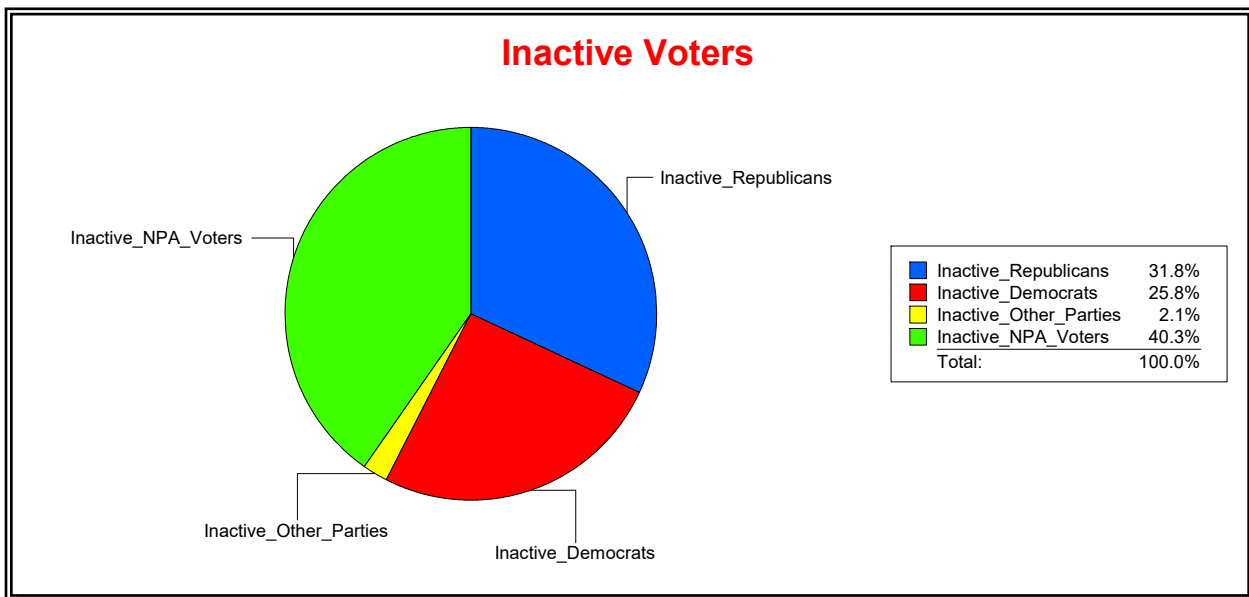

Ron Turner

Supervisor of Elections

Sarasota County, FL

Date 1/2/2024

Time 08:03 AM

Graphs of District Registration

Active Registered Voters

Inactive Voters

District	Total	Dems	Reps	NonP	Other	Total	Dems	Reps	NonP	Other
SOIL AND WATER DIST 5	63,780	14,509	30,743	16,992	1,536	11,885	3,064	3,783	4,787	251