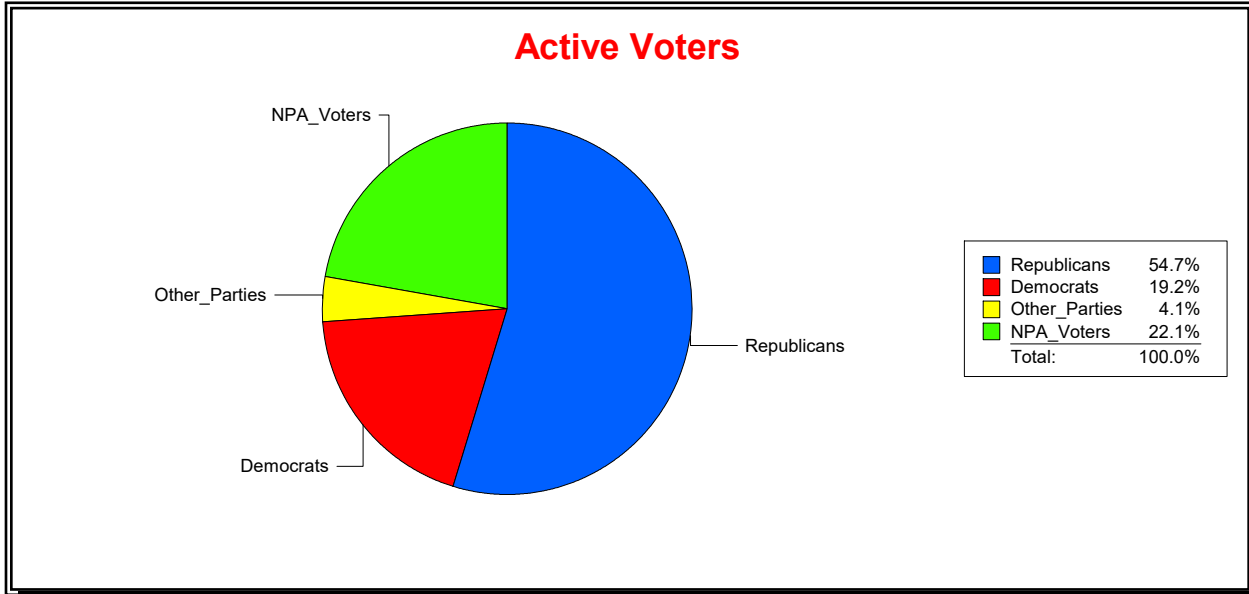

District	Total	Dems	Reps	NonP	Other	Total	Dems	Reps	NonP	Other
WINDWARD AT LWR CDD	344	66	188	76	14	5	0	4	1	0

Ron Turner

Supervisor of Elections

Sarasota County, FL

Date 1/2/2024

Time 08:03 AM

Graphs of District Registration