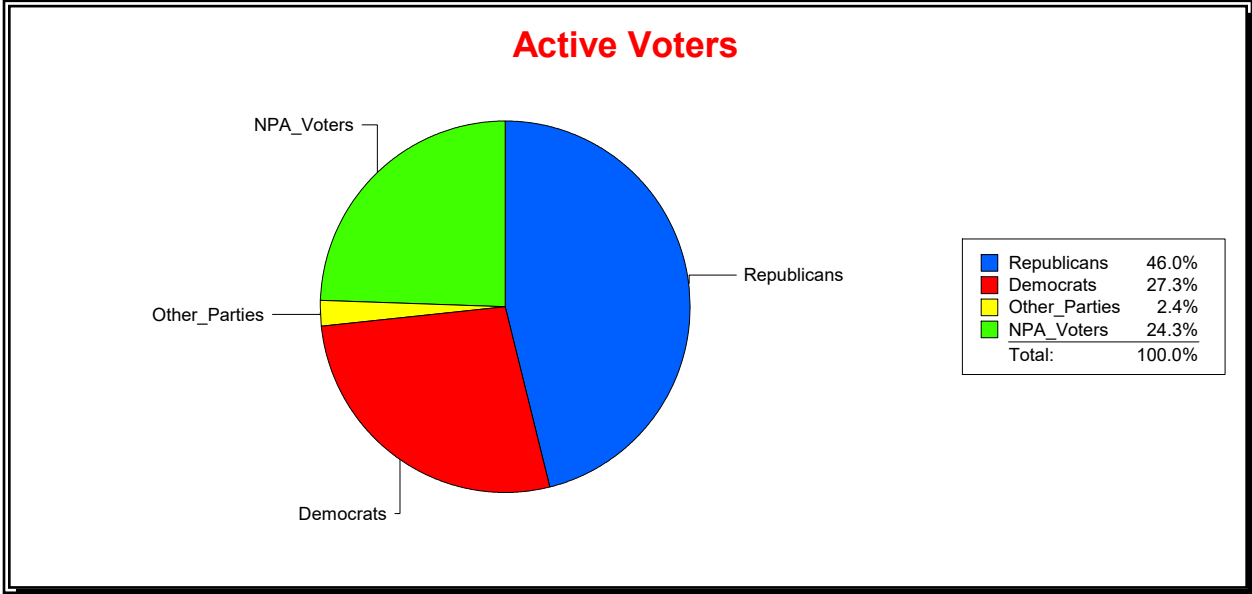

Ron Turner

Supervisor of Elections

Sarasota County, FL

Date 1/2/2024

Time 08:03 AM

Graphs of District Registration

Active Registered Voters

Inactive Voters

District	Total	Dems	Reps	NonP	Other	Total	Dems	Reps	NonP	Other
17TH CONGRESS DIST	322,190	88,104	148,140	78,351	7,595	55,545	16,569	18,043	19,858	1,075