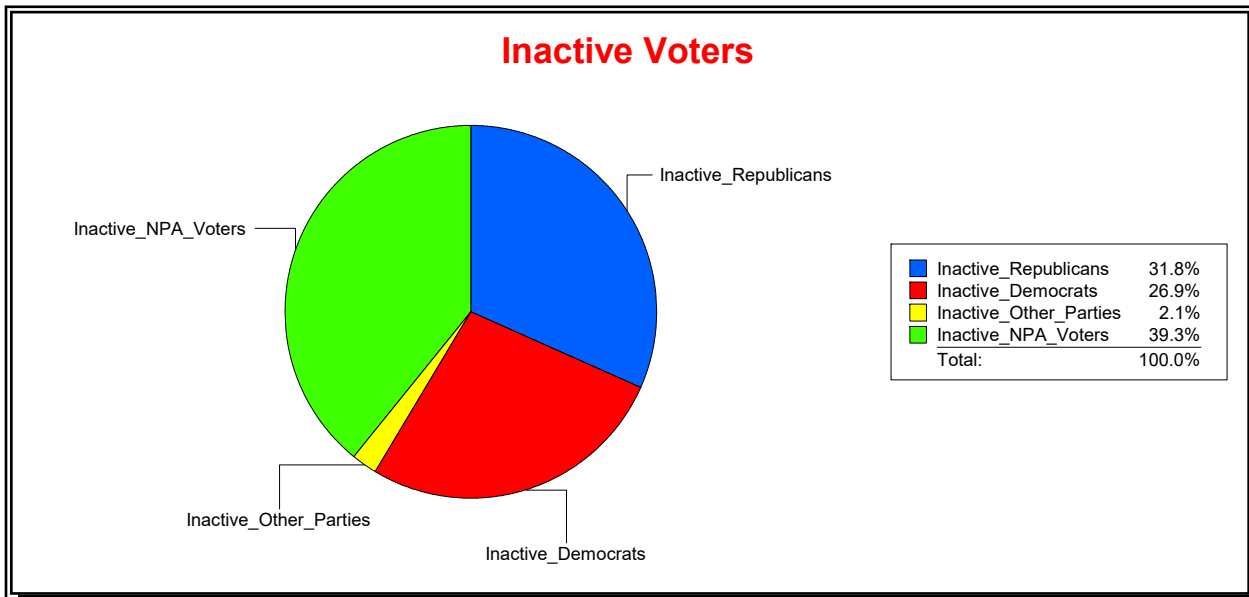

Supervisor of Elections

Sarasota County, FL

Date 1/2/2024

Time 08:03 AM

Graphs of District Registration

Active Registered Voters

Inactive Voters

<u>District</u>	<u>Total</u>	<u>Dems</u>	<u>Reps</u>	<u>NonP</u>	<u>Other</u>	<u>Total</u>	<u>Dems</u>	<u>Reps</u>	<u>NonP</u>	<u>Other</u>
NORTH PORT DIST 4	7,983	1,977	3,755	2,081	170	1,637	440	520	643	34