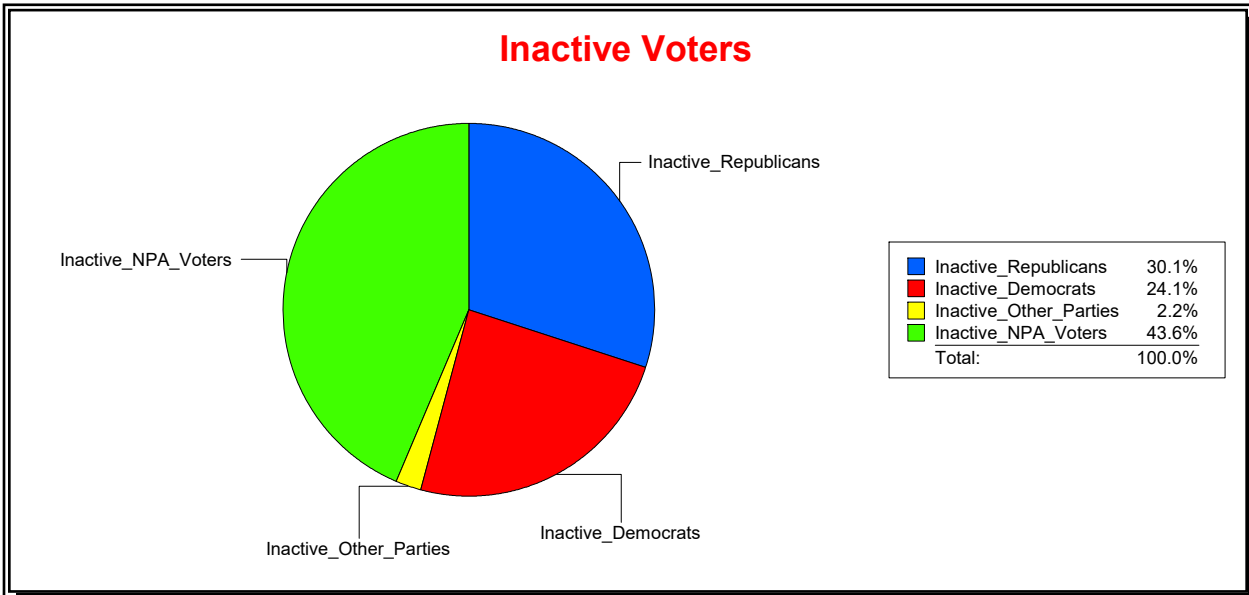

Ron Turner

Supervisor of Elections

Sarasota County, FL

Date 1/2/2024

Time 08:03 AM

Graphs of District Registration

Active Registered Voters

Inactive Voters

District	Total	Dems	Reps	NonP	Other	Total	Dems	Reps	NonP	Other
NORTH PORT 2	11,908	2,497	5,829	3,245	337	2,081	501	627	907	46