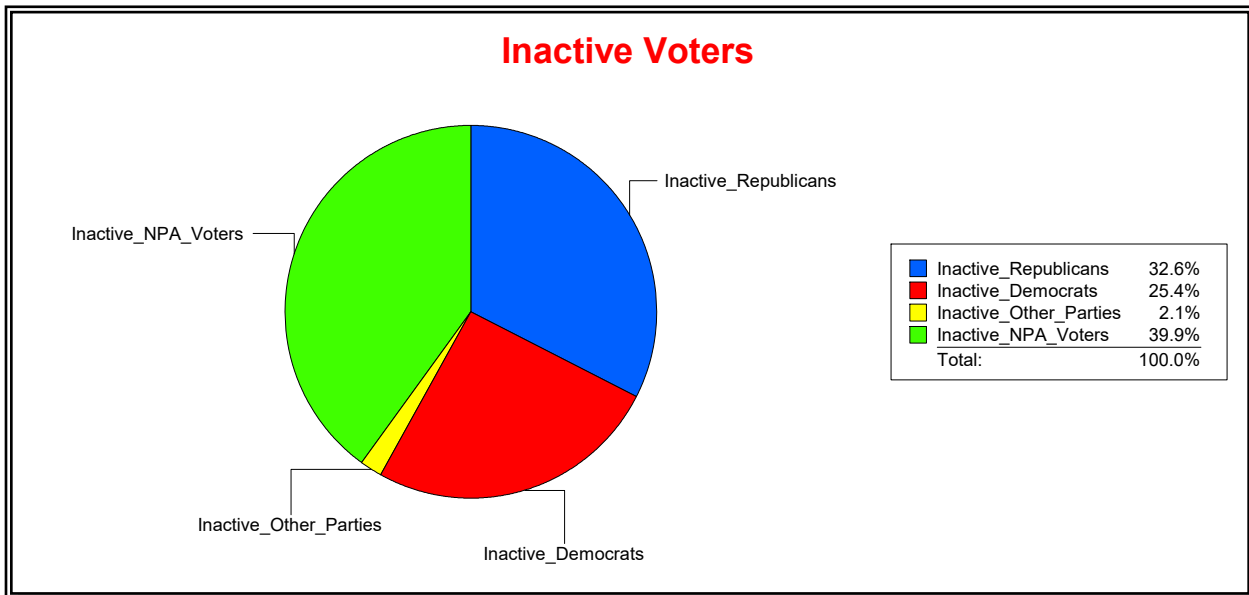

Ron Turner

Supervisor of Elections

Sarasota County, FL

Date 1/2/2024

Time 08:03 AM

Graphs of District Registration

District	Active Registered Voters					Inactive Voters				
	Total	Dems	Reps	NonP	Other	Total	Dems	Reps	NonP	Other
SCHOOL DIST 5	68,009	15,310	33,270	17,806	1,623	11,151	2,828	3,638	4,452	233