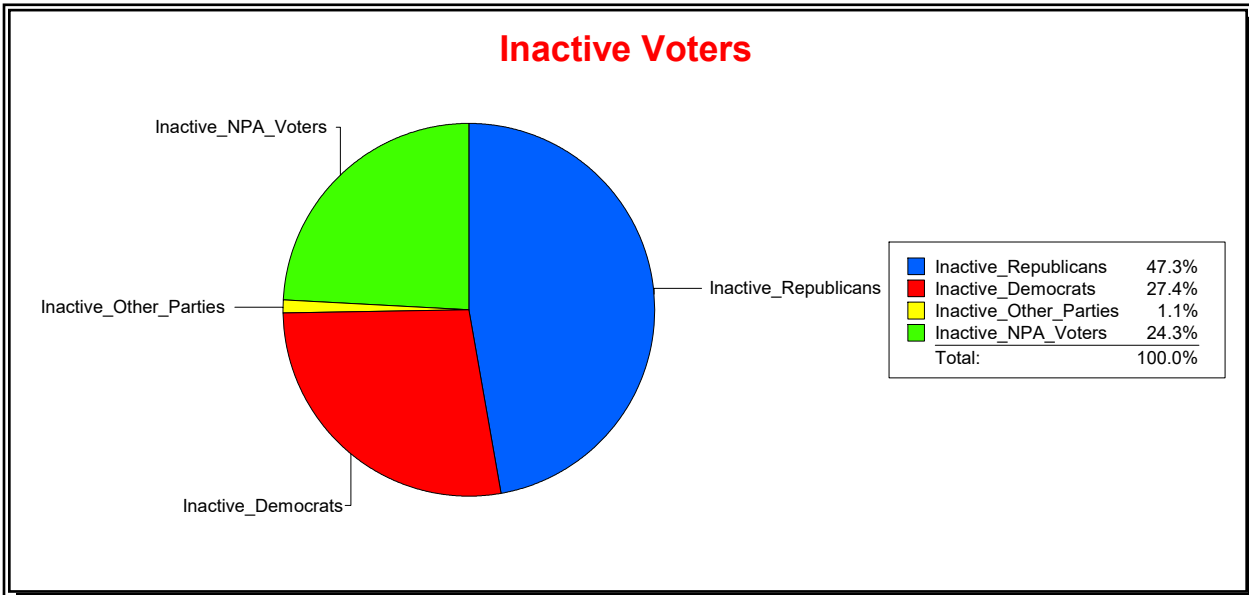

District	Total	Dems	Reps	NonP	Other	Total	Dems	Reps	NonP	Other
LONGBOAT KEY	4,445	1,167	2,226	951	101	548	150	259	133	6

Ron Turner

Supervisor of Elections

Sarasota County, FL

Date 1/2/2024

Time 08:03 AM

Graphs of District Registration