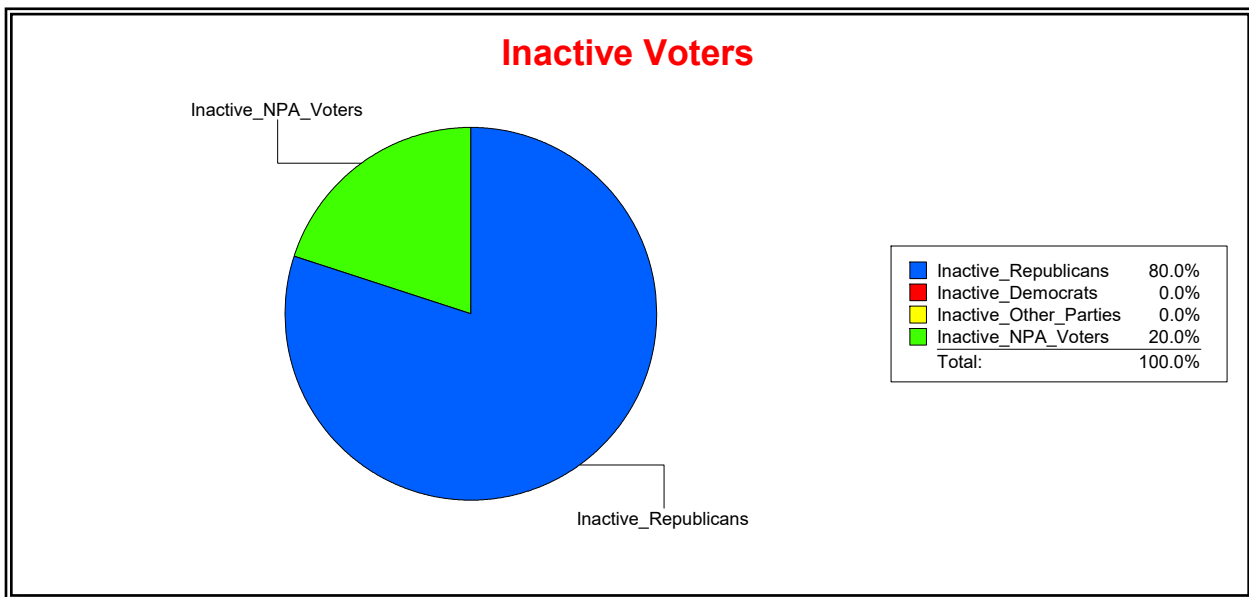

District	Total	Dems	Reps	NonP	Other	Total	Dems	Reps	NonP	Other
WINDWARD AT LWR CDD	344	66	188	76	14	5	0	4	1	0

Ron Turner

Supervisor of Elections

Sarasota County, FL

Date 1/2/2024

Time 08:03 AM

Graphs of District Registration