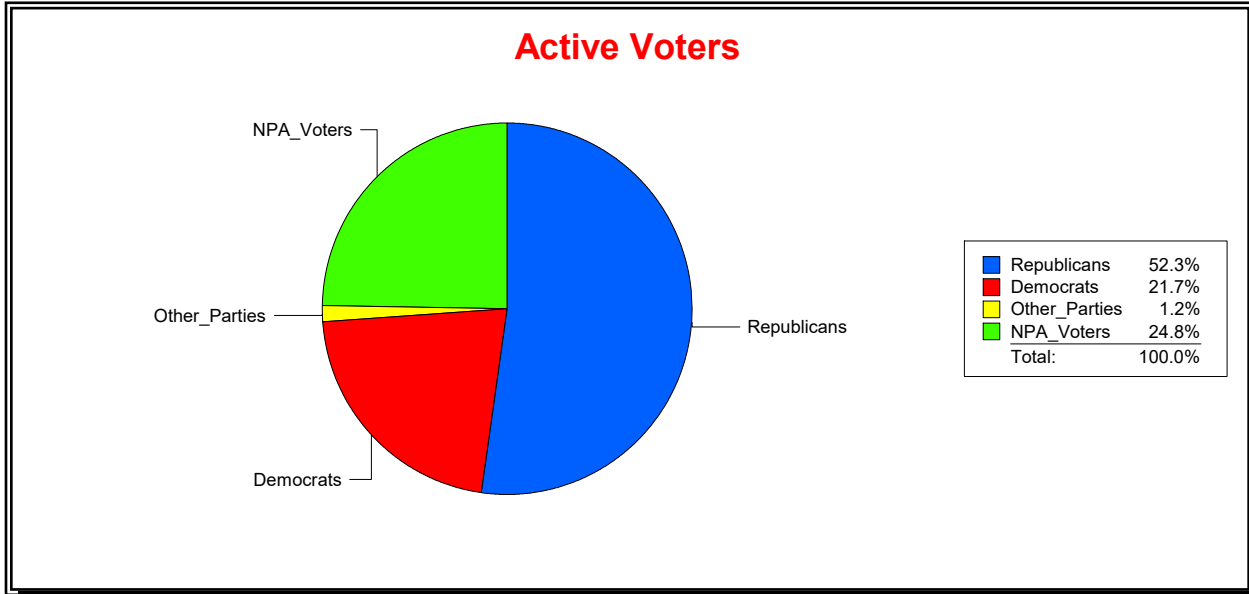

District	Total	Dems	Reps	NonP	Other	Total	Dems	Reps	NonP	Other
BOBCAT TRAIL CDD	757	164	396	188	9	76	23	33	19	1

Ron Turner

Supervisor of Elections

Sarasota County, FL

Date 1/2/2024

Time 08:03 AM

Graphs of District Registration