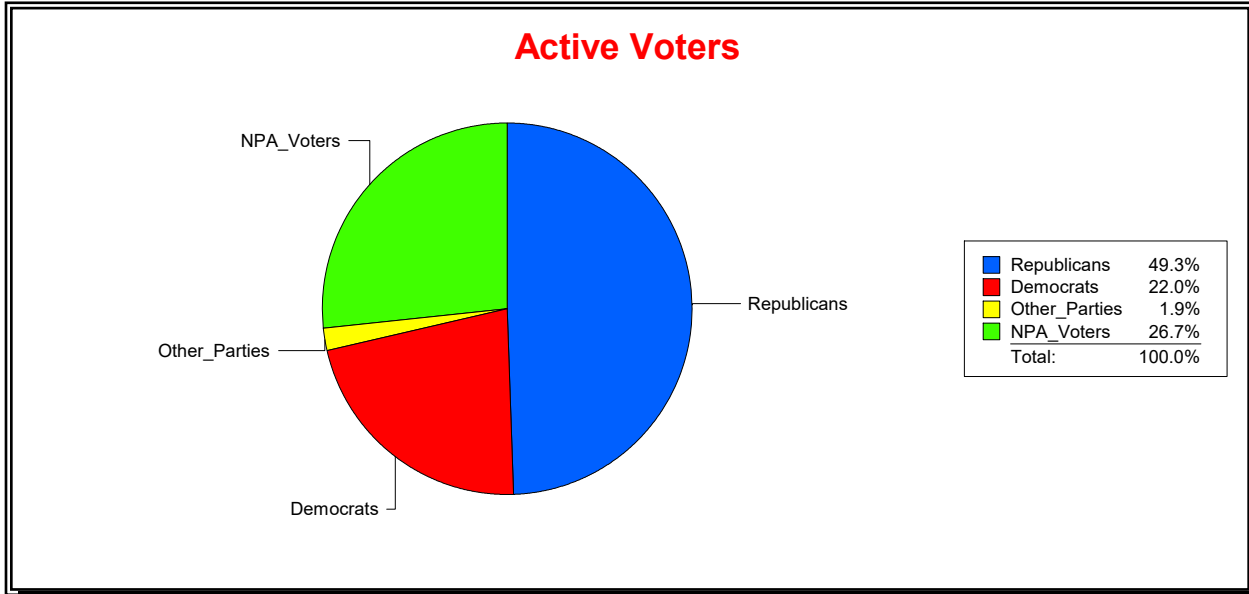

Ron Turner

Supervisor of Elections

Sarasota County, FL

Date 1/2/2024

Time 08:03 AM

Graphs of District Registration

Active Registered Voters

Inactive Voters

District	Total	Dems	Reps	NonP	Other	Total	Dems	Reps	NonP	Other
LAKESIDE PLANT CDD	835	184	412	223	16	118	28	39	49	2