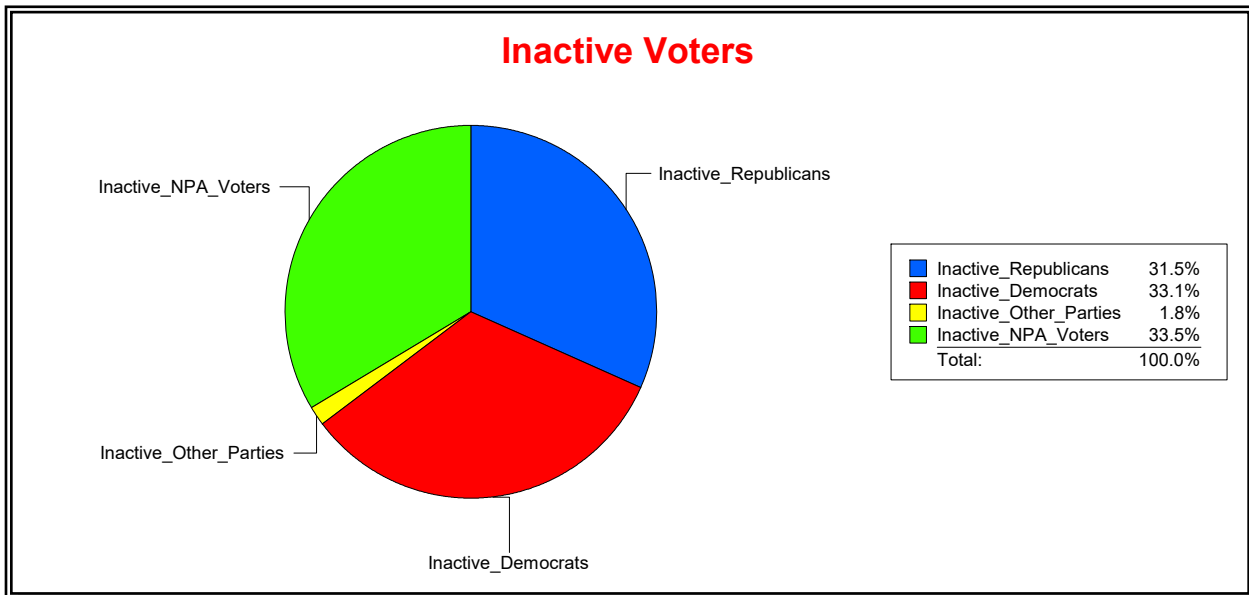

Ron Turner

Supervisor of Elections

Sarasota County, FL

Date 1/2/2024

Time 08:03 AM

Graphs of District Registration

Active Registered Voters

Inactive Voters

<u>District</u>	<u>Total</u>	<u>Dems</u>	<u>Reps</u>	<u>NonP</u>	<u>Other</u>	<u>Total</u>	<u>Dems</u>	<u>Reps</u>	<u>NonP</u>	<u>Other</u>
STATE HOUSE DIST 73	132,384	40,889	57,179	31,215	3,101	24,118	7,987	7,605	8,083	443