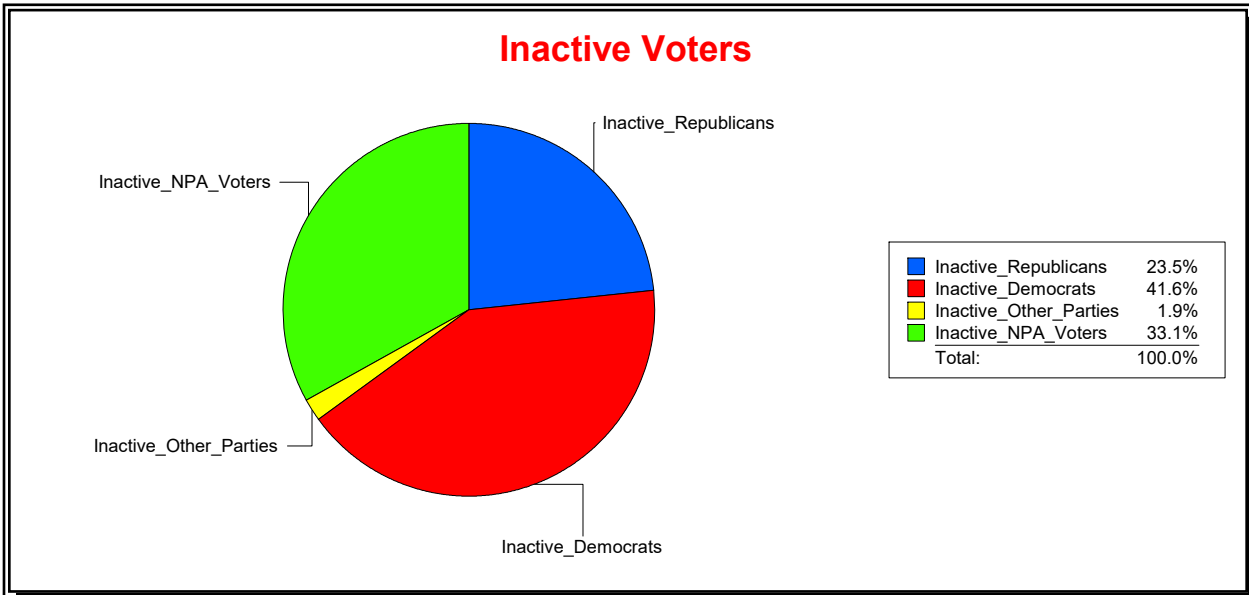

Ron Turner

Supervisor of Elections

Sarasota County, FL

Date 1/2/2024

Time 08:03 AM

Graphs of District Registration

Active Registered Voters

Inactive Voters

District	Total	Dems	Reps	NonP	Other	Total	Dems	Reps	NonP	Other
SARASOTA	33,393	13,267	11,334	7,914	878	8,470	3,521	1,987	2,805	157