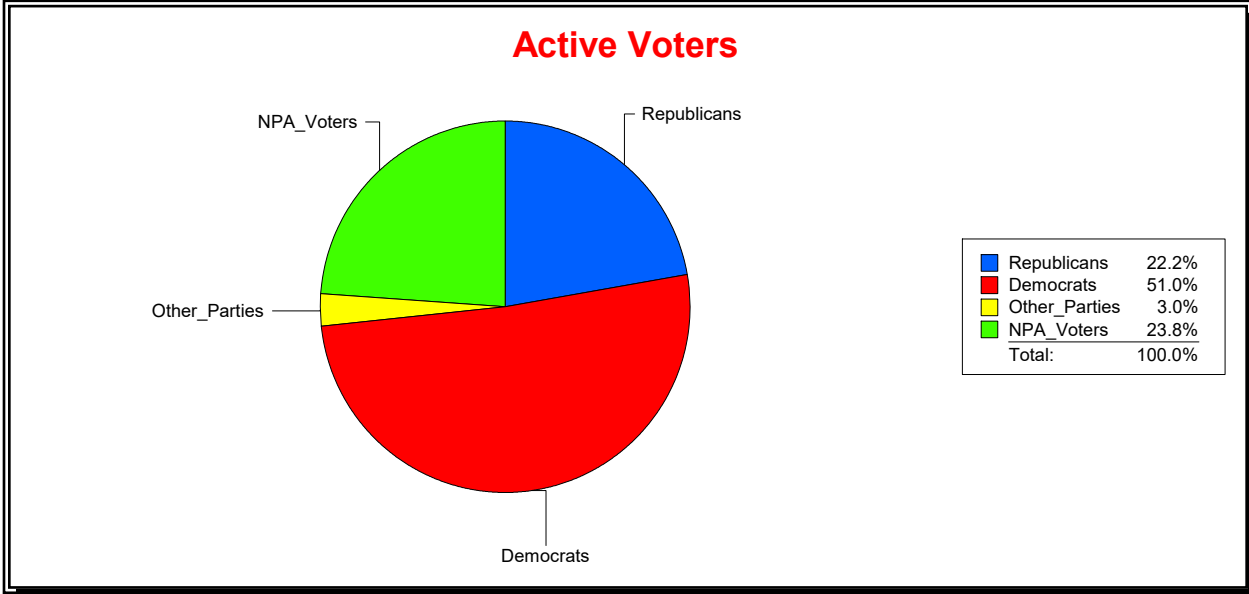

Ron Turner

Supervisor of Elections

Sarasota County, FL

Date 1/2/2024

Time 08:03 AM

Graphs of District Registration

Active Registered Voters

Inactive Voters

District	Total	Dems	Reps	NonP	Other	Total	Dems	Reps	NonP	Other
SARASOTA DIST 1	8,672	4,423	1,928	2,061	260	3,510	1,753	561	1,139	57