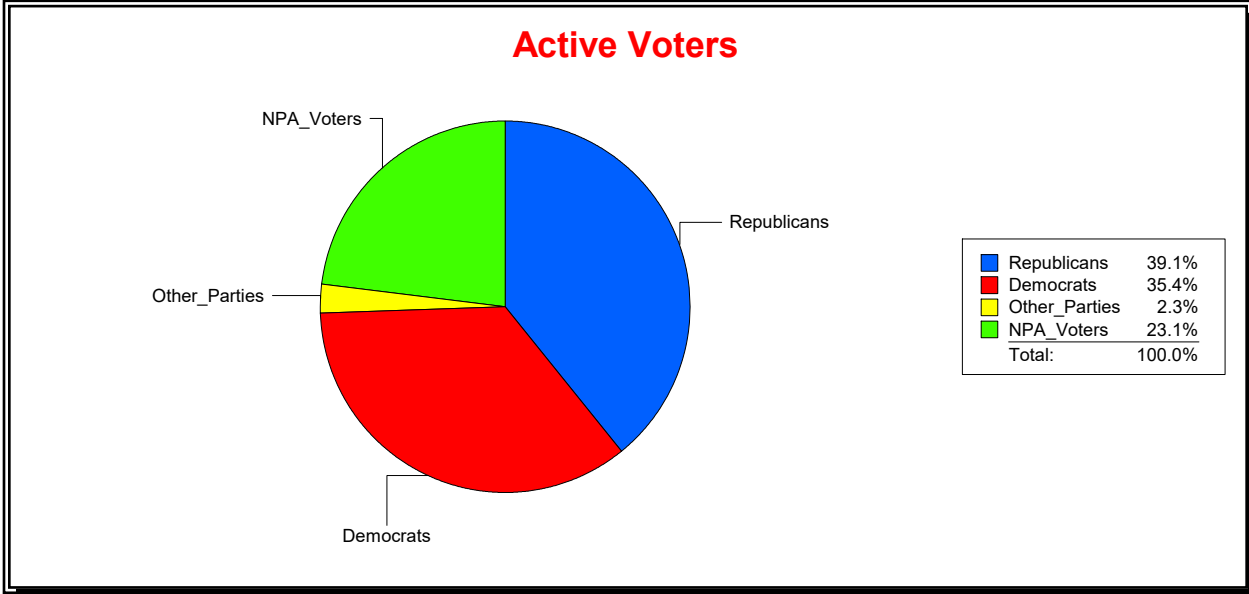

Ron Turner

Supervisor of Elections

Sarasota County, FL

Date 1/2/2024

Time 08:03 AM

Graphs of District Registration

Active Registered Voters

Inactive Voters

District	Total	Dems	Reps	NonP	Other	Total	Dems	Reps	NonP	Other
SARASOTA 2	15,420	5,460	6,032	3,566	362	2,504	910	759	783	52