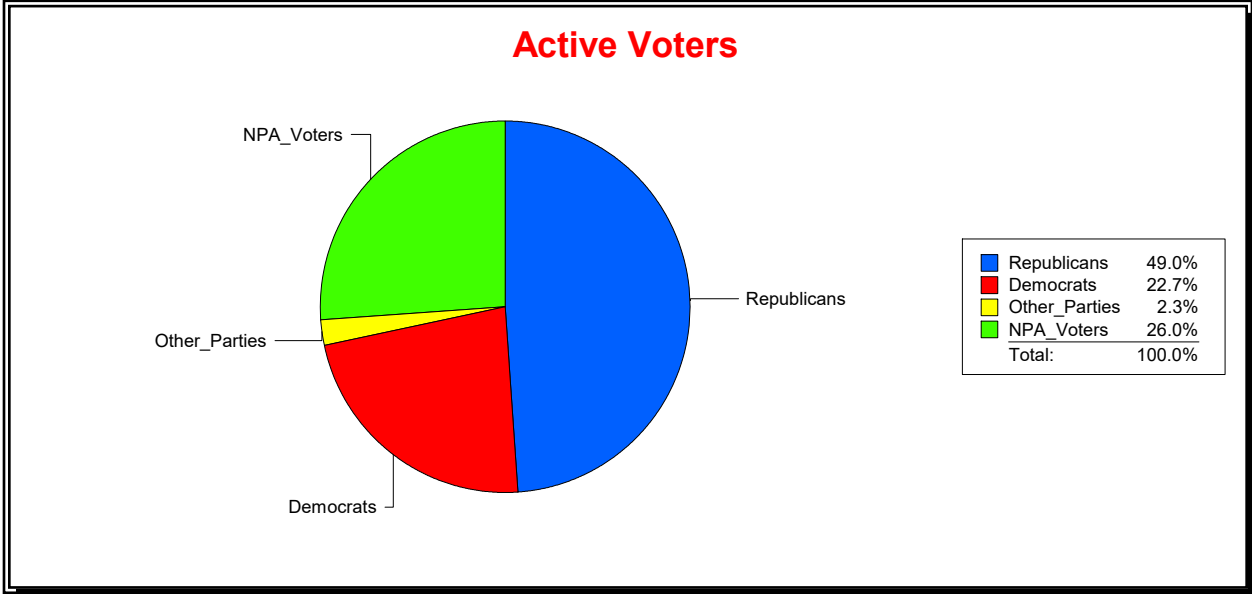

Ron Turner

Supervisor of Elections

Sarasota County, FL

Date 1/2/2024

Time 08:03 AM

Graphs of District Registration

Active Registered Voters

Inactive Voters

District	Total	Dems	Reps	NonP	Other	Total	Dems	Reps	NonP	Other
NORTH PORT DIST 5	16,195	3,678	7,934	4,211	372	2,410	636	718	1,006	50