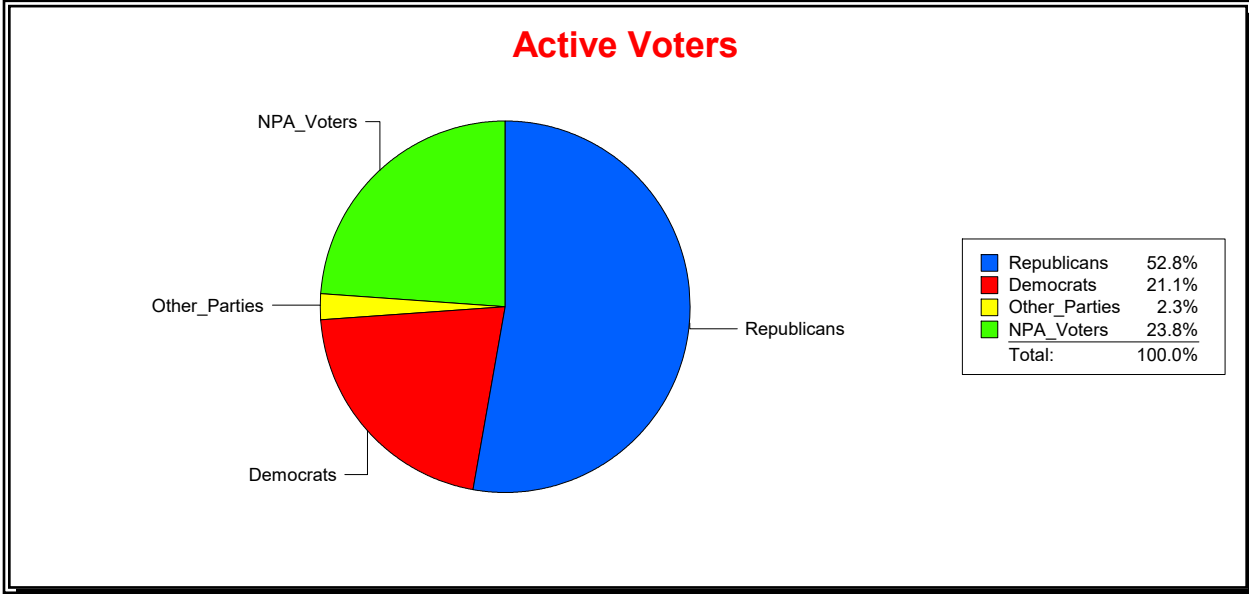

Sarasota County, FL

Date 1/2/2024

Time 08:03 AM

Graphs of District Registration

Active Registered Voters

Inactive Voters

District	Total	Dems	Reps	NonP	Other	Total	Dems	Reps	NonP	Other
WEST VILLAGES CDD	8,251	1,745	4,357	1,960	189	420	85	172	155	8