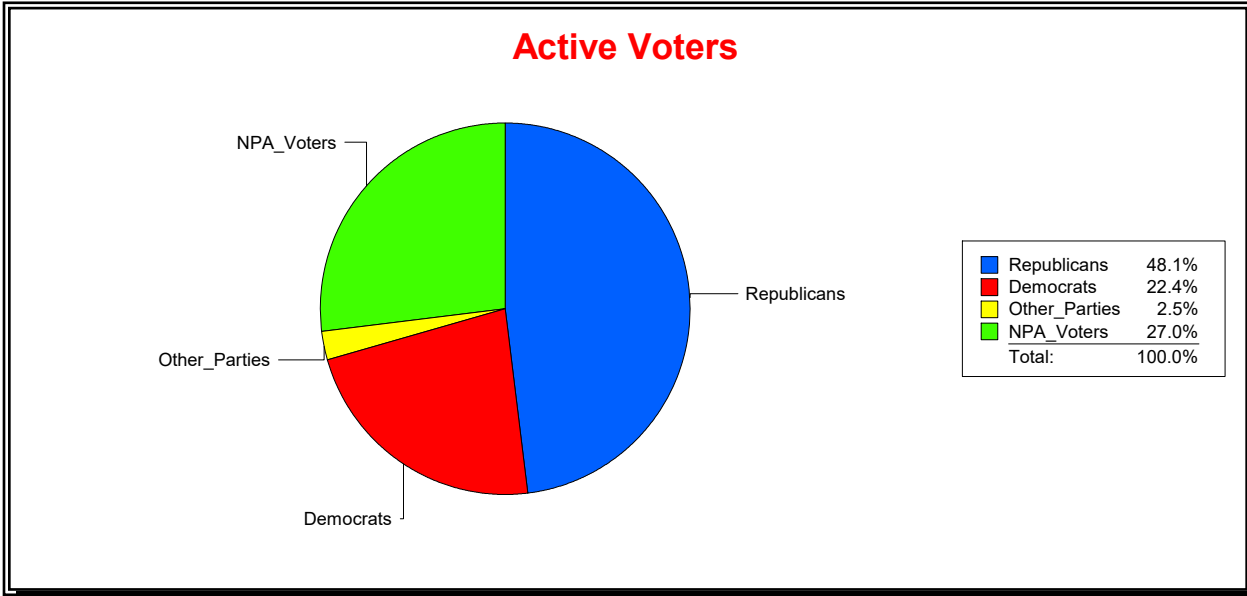

Ron Turner

Supervisor of Elections

Sarasota County, FL

Date 1/2/2024

Time 08:03 AM

Graphs of District Registration

Active Registered Voters

Inactive Voters

District	Total	Dems	Reps	NonP	Other	Total	Dems	Reps	NonP	Other
NORTH PORT	55,072	12,328	26,491	14,879	1,374	10,064	2,573	3,034	4,241	216