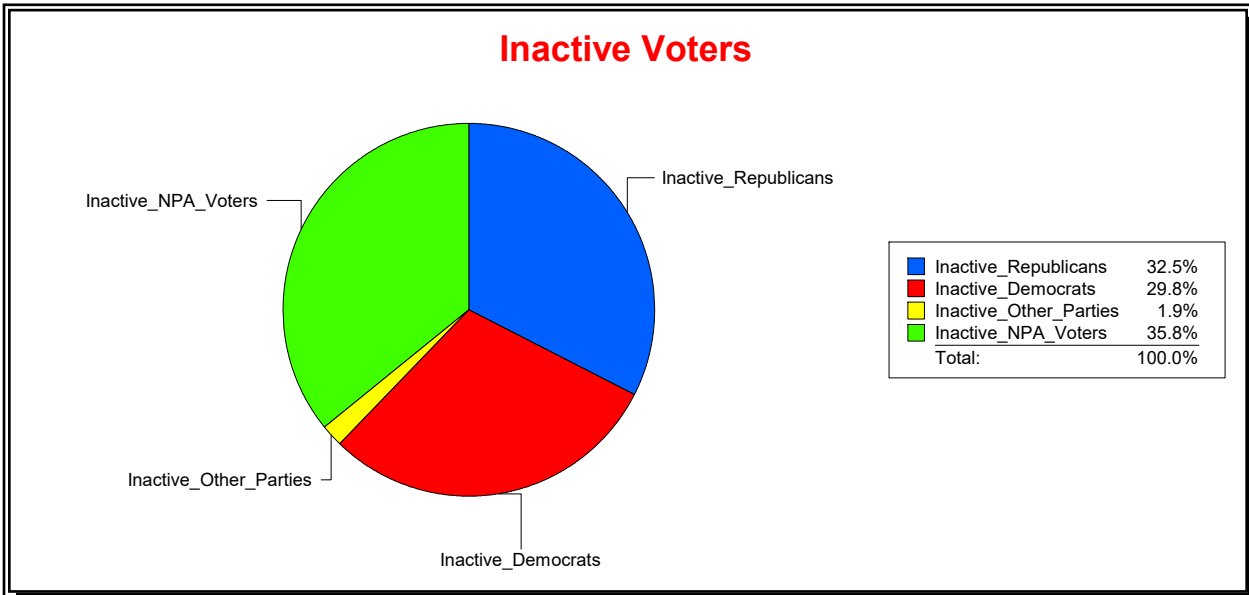

Ron Turner

Supervisor of Elections

Sarasota County, FL

Date 1/2/2024

Time 08:03 AM

Graphs of District Registration

Active Registered Voters

Inactive Voters

<u>District</u>	<u>Total</u>	<u>Dems</u>	<u>Reps</u>	<u>NonP</u>	<u>Other</u>	<u>Total</u>	<u>Dems</u>	<u>Reps</u>	<u>NonP</u>	<u>Other</u>
COUNTYWIDE	322,190	88,104	148,140	78,351	7,595	55,545	16,569	18,043	19,858	1,075