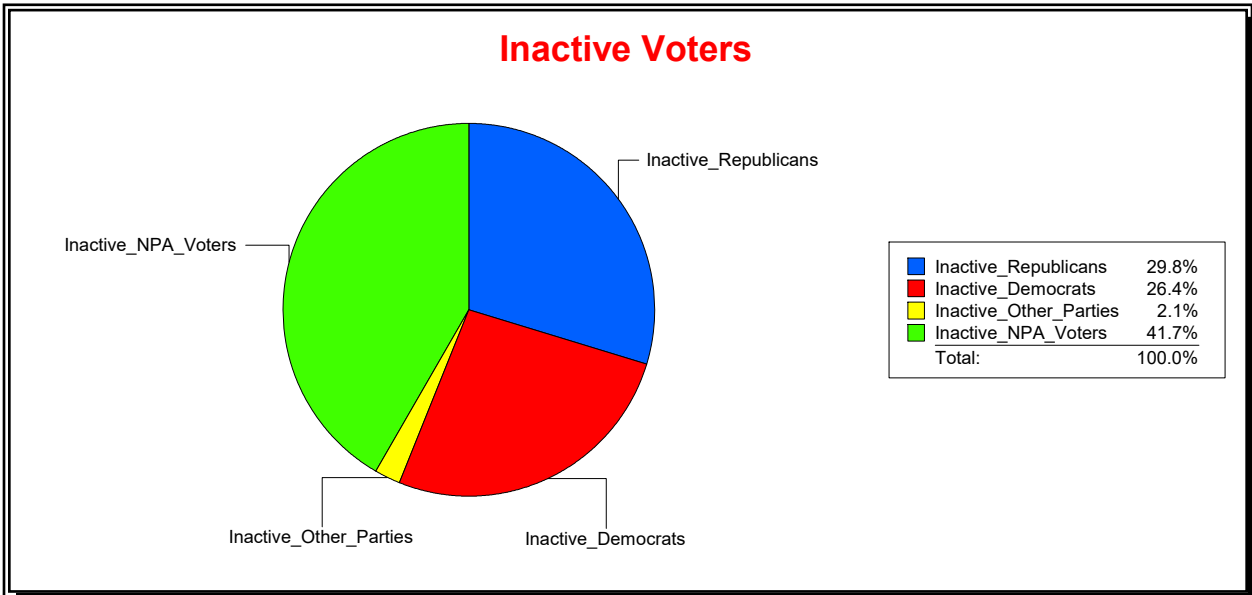

Ron Turner

Supervisor of Elections

Sarasota County, FL

Date 1/2/2024

Time 08:03 AM

Graphs of District Registration

Active Registered Voters

Inactive Voters

District	Total	Dems	Reps	NonP	Other	Total	Dems	Reps	NonP	Other
NORTH PORT DIST 5	16,195	3,678	7,934	4,211	372	2,410	636	718	1,006	50