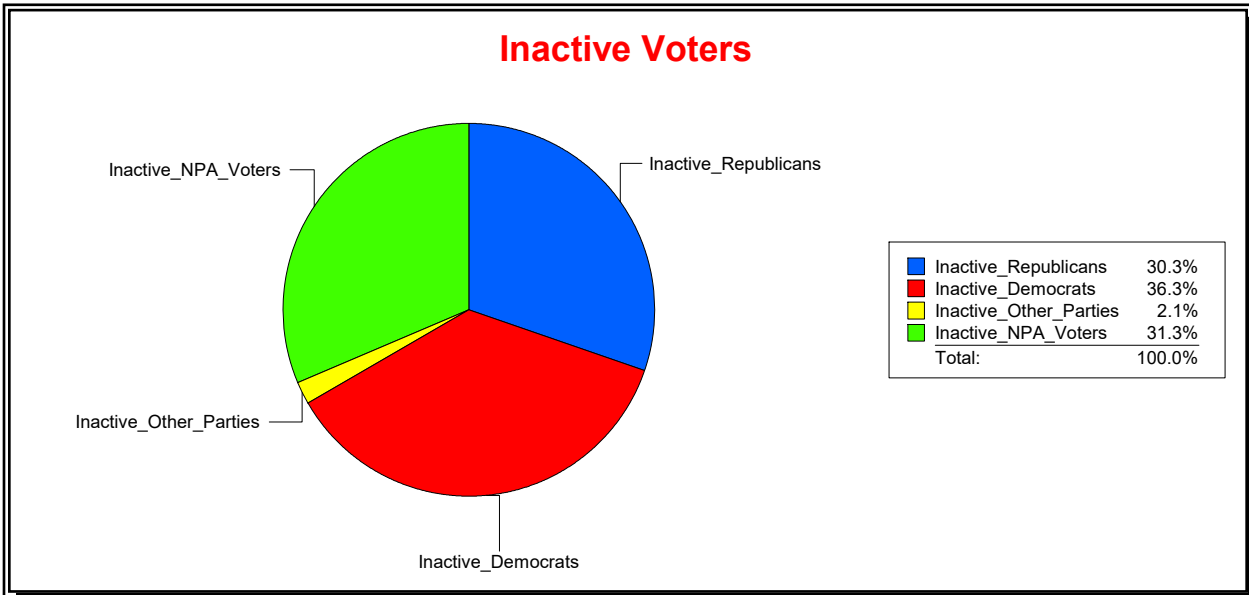

Ron Turner

Supervisor of Elections

Sarasota County, FL

Date 1/2/2024

Time 08:03 AM

Graphs of District Registration

Active Registered Voters

Inactive Voters

District	Total	Dems	Reps	NonP	Other	Total	Dems	Reps	NonP	Other
SARASOTA 2	15,420	5,460	6,032	3,566	362	2,504	910	759	783	52