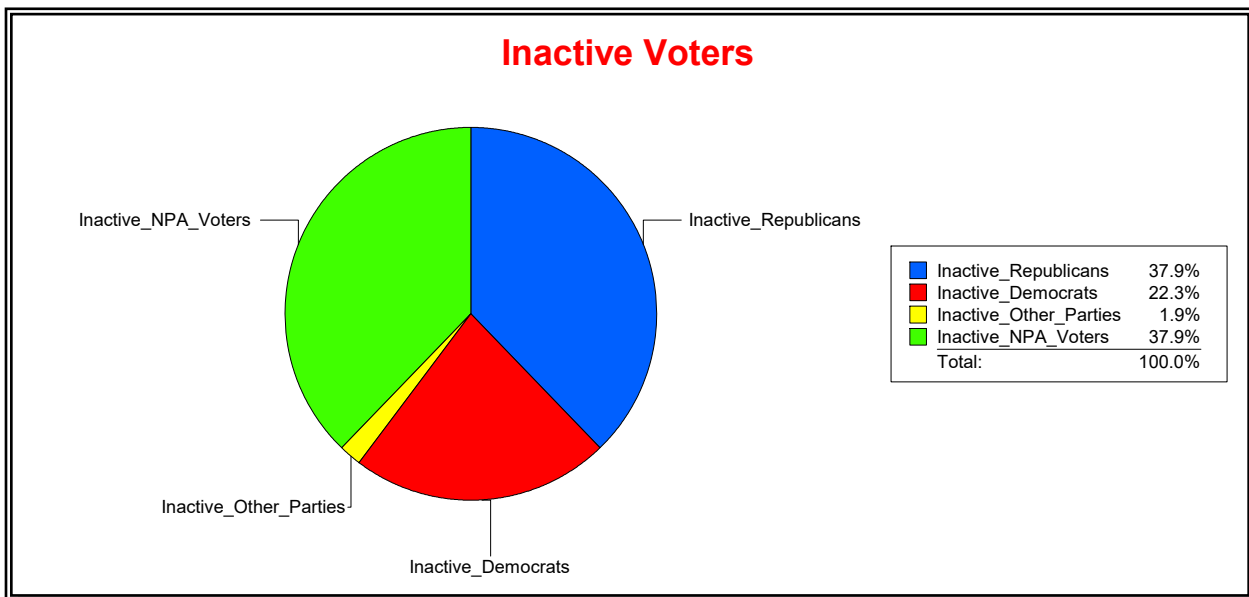

Ron Turner

Supervisor of Elections

Sarasota County, FL

Date 1/2/2024

Time 08:03 AM

Graphs of District Registration

Active Registered Voters

Inactive Voters

<u>District</u>	<u>Total</u>	<u>Dems</u>	<u>Reps</u>	<u>NonP</u>	<u>Other</u>	<u>Total</u>	<u>Dems</u>	<u>Reps</u>	<u>NonP</u>	<u>Other</u>
STONEYBROOK CDD	1,686	377	799	471	39	206	46	78	78	4