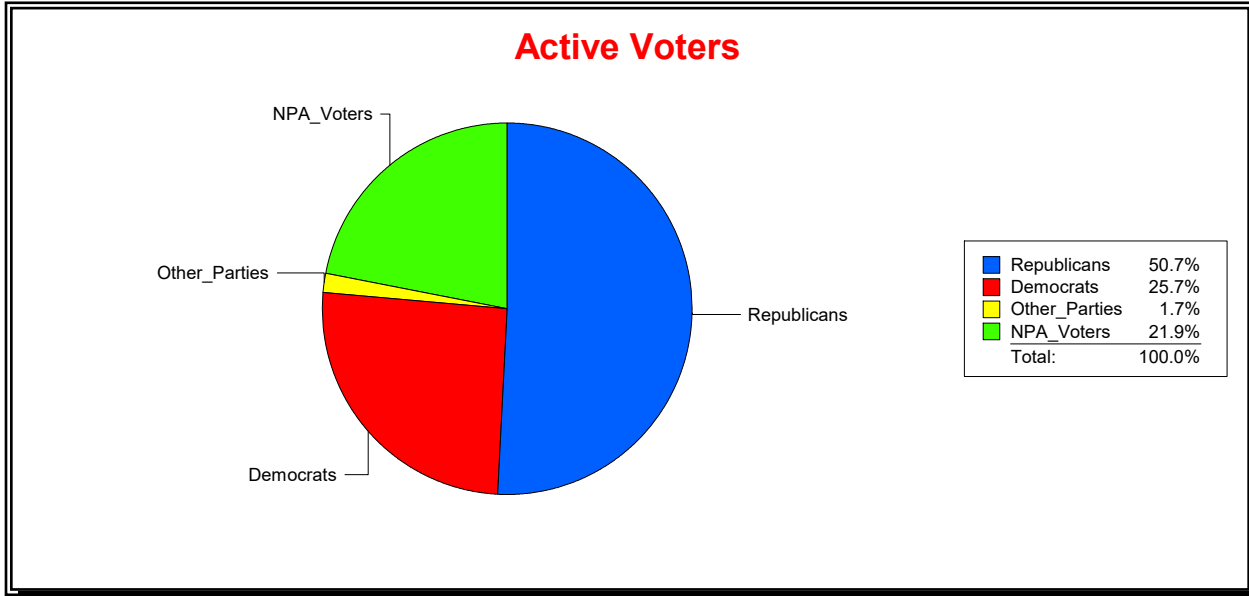

Ron Turner

Supervisor of Elections

Sarasota County, FL

Date 1/2/2024

Time 08:03 AM

Graphs of District Registration

Active Registered Voters

Inactive Voters

District	Total	Dems	Reps	NonP	Other	Total	Dems	Reps	NonP	Other
LBK DISTRICT 3	1,394	358	707	305	24	164	46	76	40	2