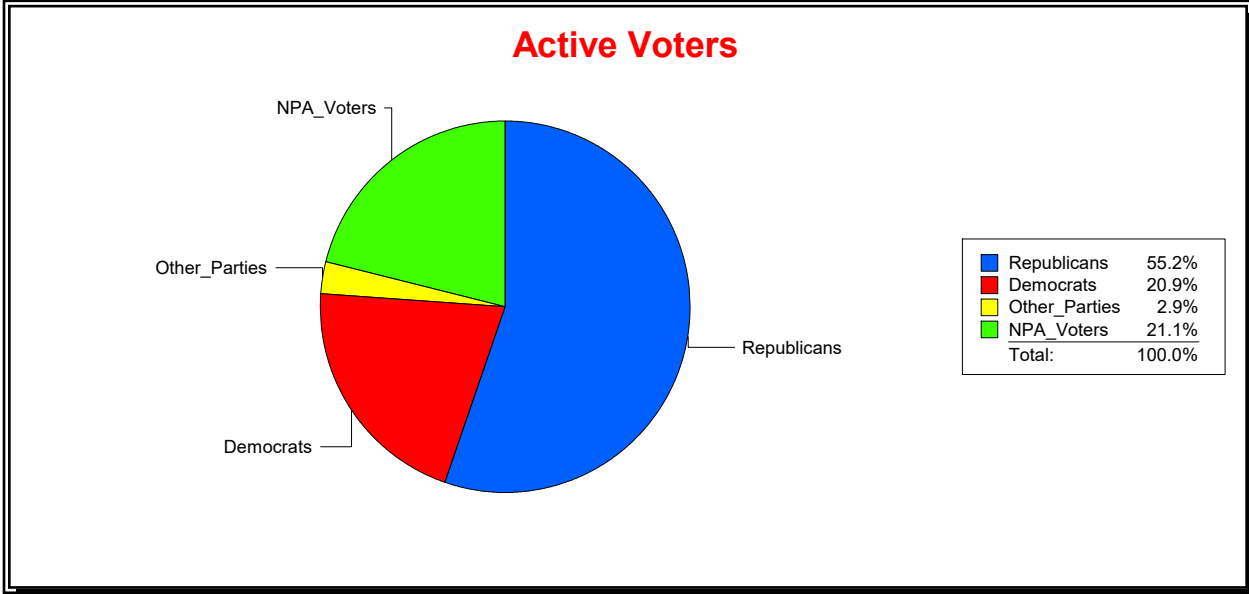

Date 1/2/2024

Time 08:03 AM

Graphs of District Registration

Active Registered Voters

Inactive Voters

District	Total	Dems	Reps	NonP	Other	Total	Dems	Reps	NonP	Other
LONGBOAT KEY 1	1,410	294	778	297	41	177	43	92	40	2