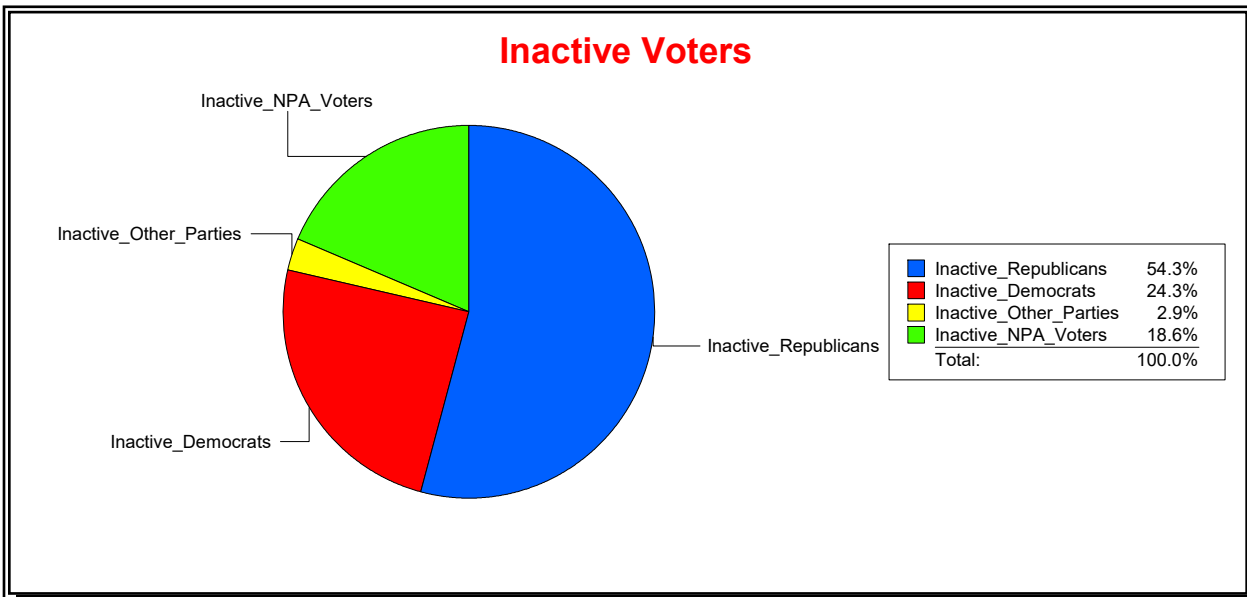

Supervisor of Elections

Sarasota County, FL

Date 1/2/2024

Time 08:03 AM

Graphs of District Registration

Active Registered Voters

Inactive Voters

District	Total	Dems	Reps	NonP	Other	Total	Dems	Reps	NonP	Other
SARASOTA NATIONAL CDD	1,894	393	1,046	420	35	70	17	38	13	2