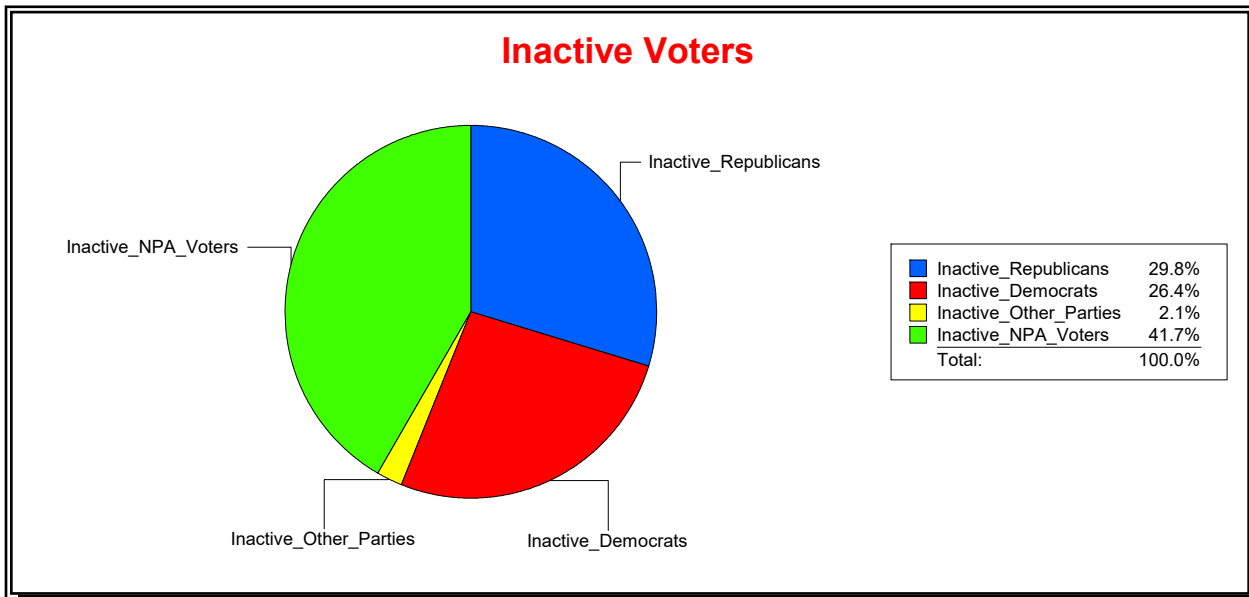

Ron Turner

Supervisor of Elections

Sarasota County, FL

Date 1/2/2024

Time 08:03 AM

Graphs of District Registration

Active Registered Voters

Inactive Voters

<u>District</u>	<u>Total</u>	<u>Dems</u>	<u>Reps</u>	<u>NonP</u>	<u>Other</u>	<u>Total</u>	<u>Dems</u>	<u>Reps</u>	<u>NonP</u>	<u>Other</u>
NORTH PORT 5	16,195	3,678	7,934	4,211	372	2,410	636	718	1,006	50