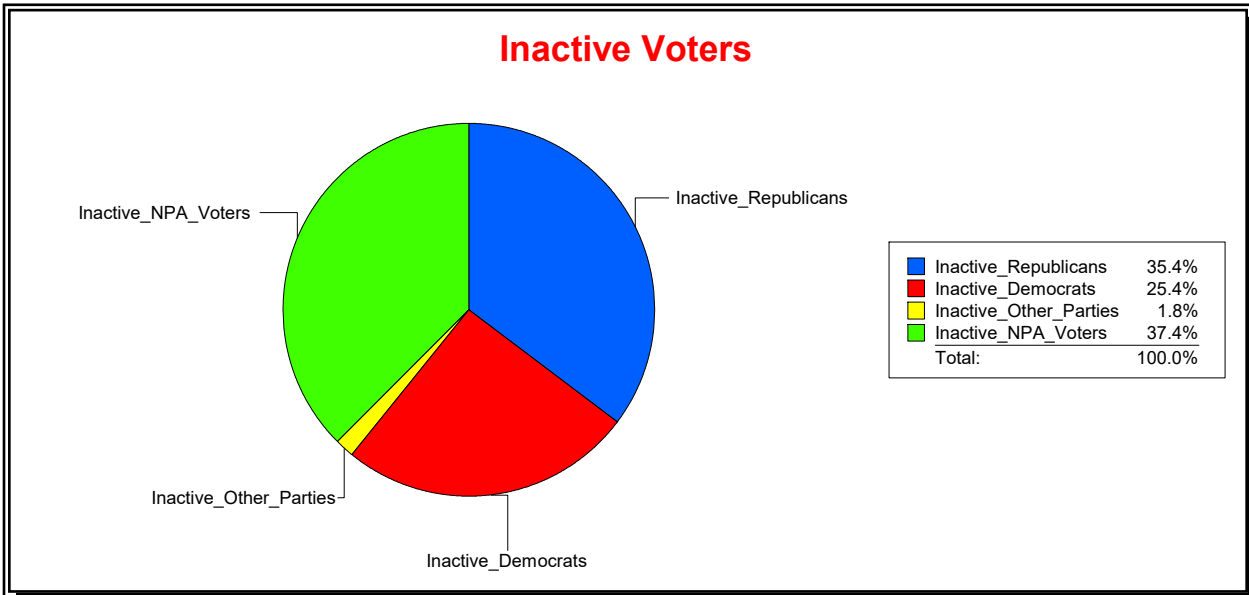

Time 08:03 AM

Graphs of District Registration

Active Registered Voters

Inactive Voters

District SCHOOL DIST 3

	Total	Dems	Reps	NonP	Other	Total	Dems	Reps	NonP	Other
SCHOOL DIST 3	65,479	16,007	31,483	16,610	1,379	10,700	2,720	3,784	4,004	192