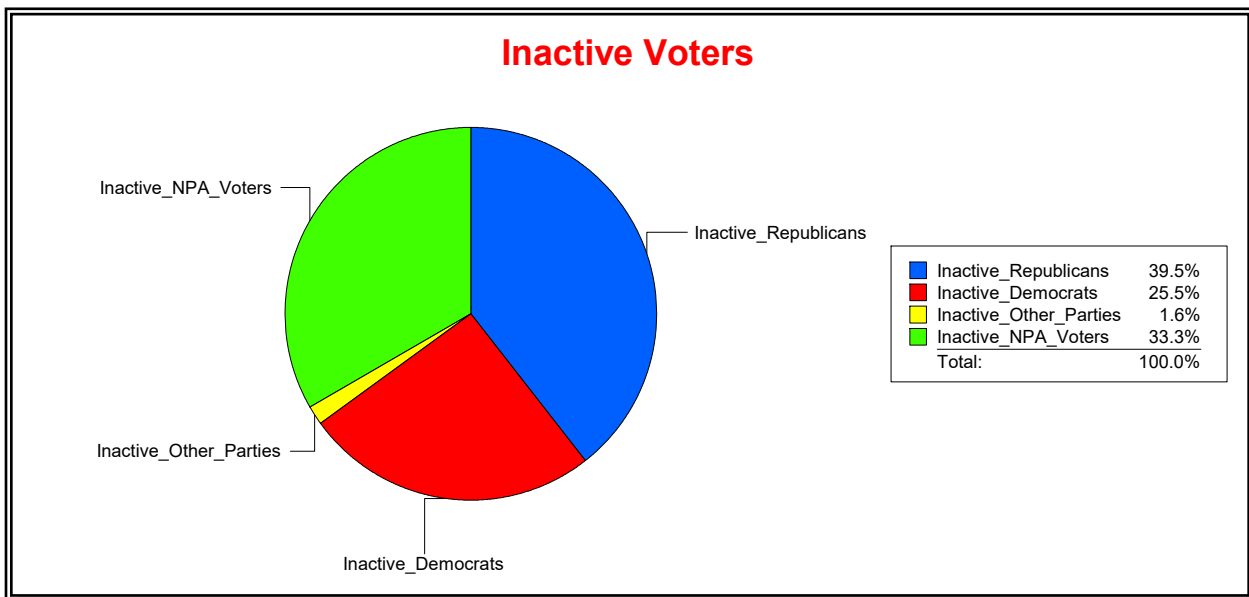

District	Total	Dems	Reps	NonP	Other	Total	Dems	Reps	NonP	Other
VENICE 1	21,814	5,565	10,569	5,251	429	2,795	713	1,105	931	46

Ron Turner

Supervisor of Elections

Sarasota County, FL

Date 1/2/2024

Time 08:03 AM