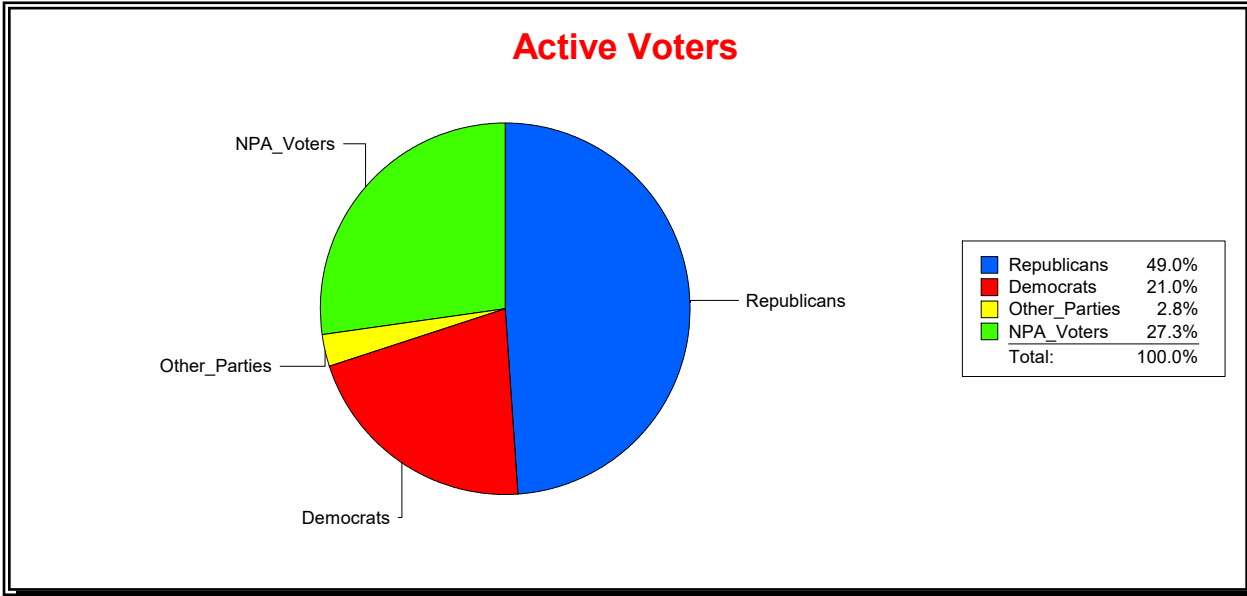

Ron Turner

Supervisor of Elections

Sarasota County, FL

Date 1/2/2024

Time 08:03 AM

Graphs of District Registration

Active Registered Voters

Inactive Voters

District	Total	Dems	Reps	NonP	Other	Total	Dems	Reps	NonP	Other
NORTH PORT DIST 2	11,908	2,497	5,829	3,245	337	2,081	501	627	907	46