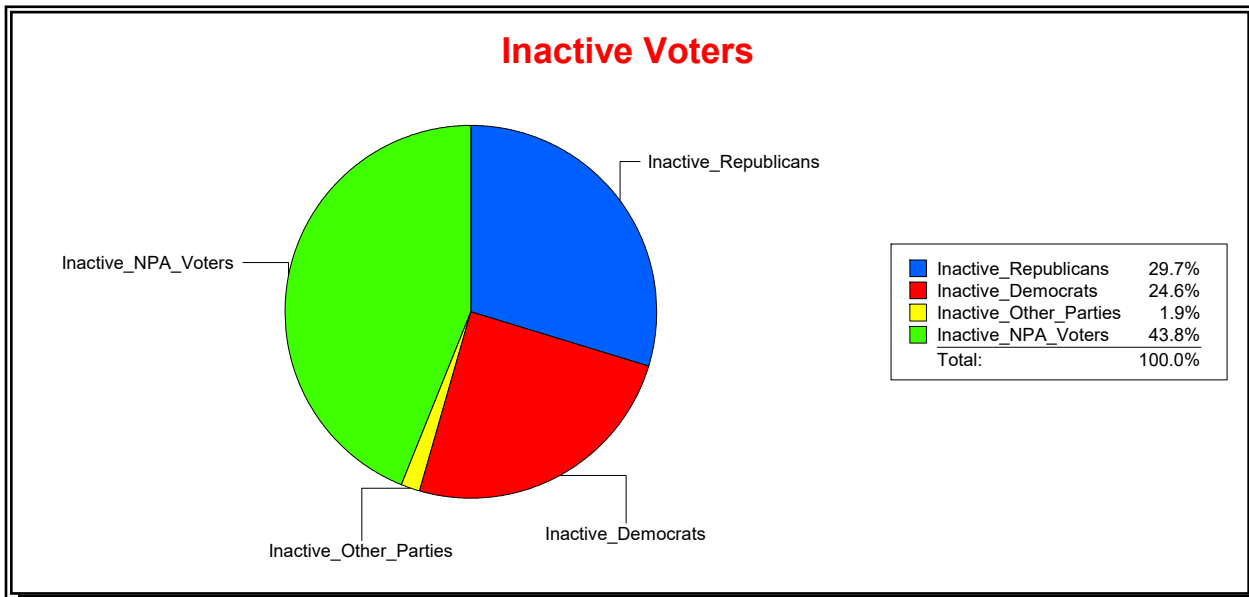

Ron Turner

Supervisor of Elections

Sarasota County, FL

Date 1/2/2024

Time 08:03 AM

Graphs of District Registration

District	Active Registered Voters					Inactive Voters				
	Total	Dems	Reps	NonP	Other	Total	Dems	Reps	NonP	Other
NORTH PORT 3	9,200	2,033	4,262	2,649	256	2,064	508	613	903	40