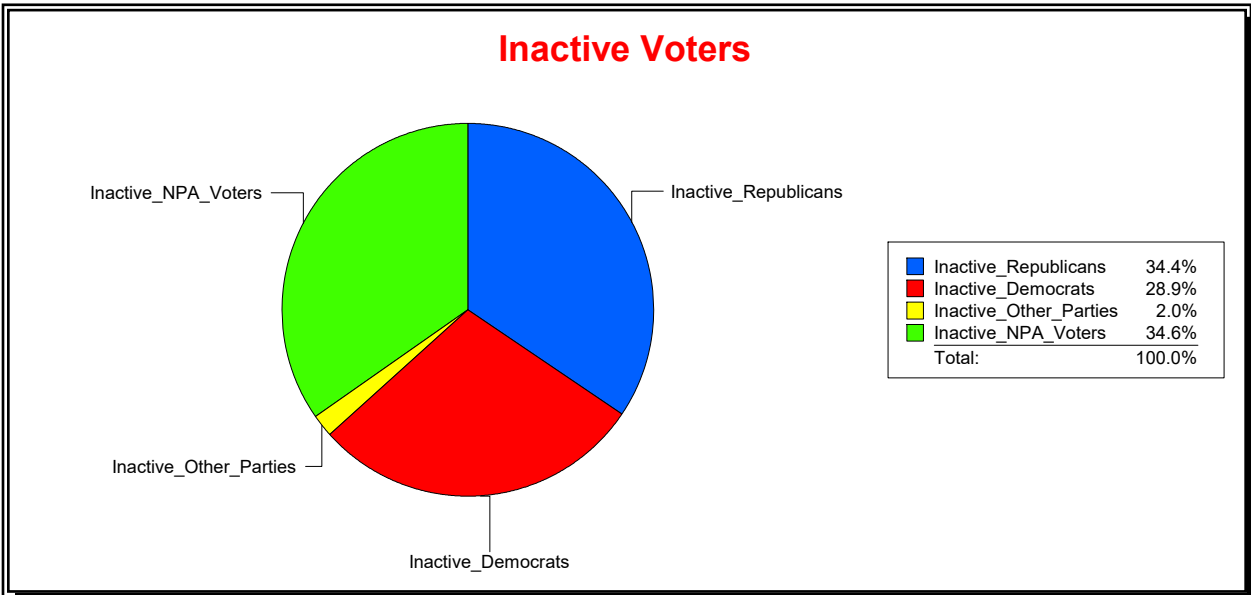

Ron Turner

Supervisor of Elections

Sarasota County, FL

Date 1/2/2024

Time 08:03 AM

Graphs of District Registration

Active Registered Voters

Inactive Voters

District	Total	Dems	Reps	NonP	Other	Total	Dems	Reps	NonP	Other
SCHOOL DIST 2	68,251	18,577	31,978	16,070	1,626	10,129	2,932	3,488	3,508	201