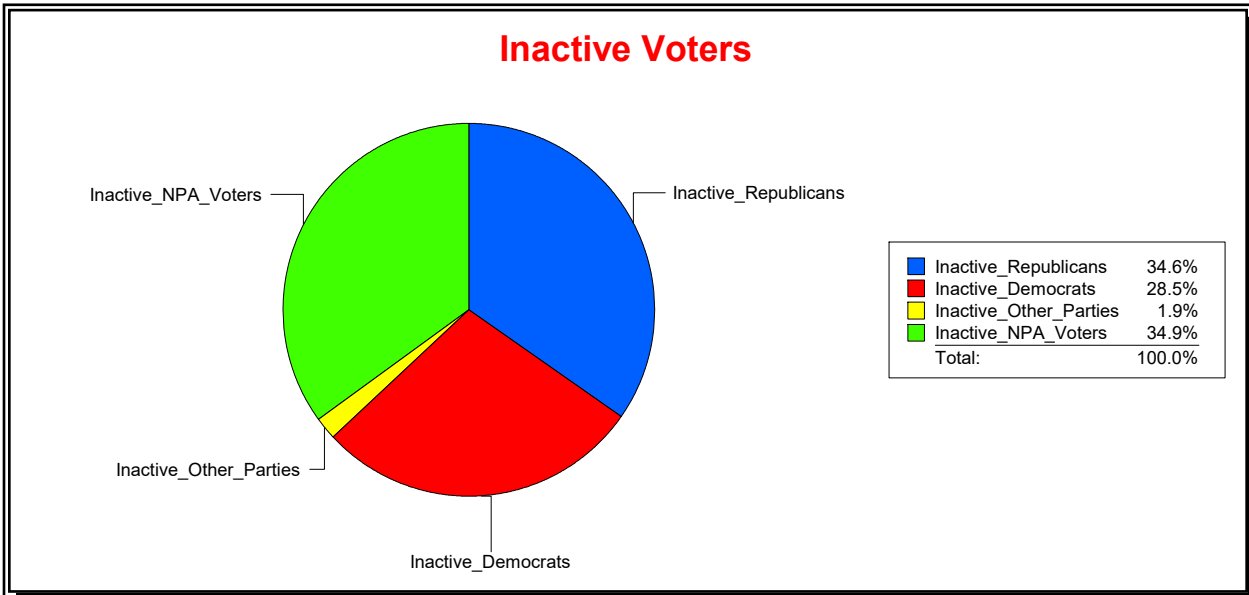

Ron Turner

Supervisor of Elections

Sarasota County, FL

Date 1/2/2024

Time 08:03 AM

Graphs of District Registration

Active Registered Voters

Inactive Voters

District	Total	Dems	Reps	NonP	Other	Total	Dems	Reps	NonP	Other
COUNTY	207,466	55,777	97,520	49,356	4,813	33,668	9,612	11,658	11,748	650