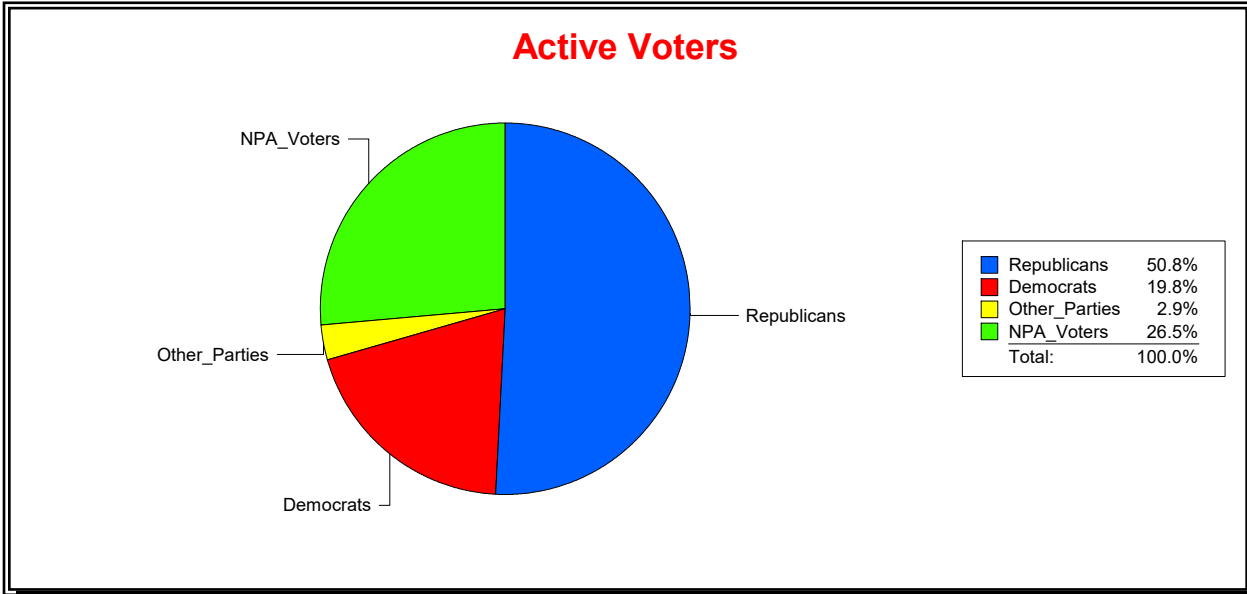

Ron Turner

Supervisor of Elections

Sarasota County, FL

Date 1/2/2024

Time 08:03 AM

Graphs of District Registration

Active Registered Voters

Inactive Voters

<u>District</u>	<u>Total</u>	<u>Dems</u>	<u>Reps</u>	<u>NonP</u>	<u>Other</u>	<u>Total</u>	<u>Dems</u>	<u>Reps</u>	<u>NonP</u>	<u>Other</u>
WOODLANDS CDD	1,727	342	878	457	50	104	27	37	38	2