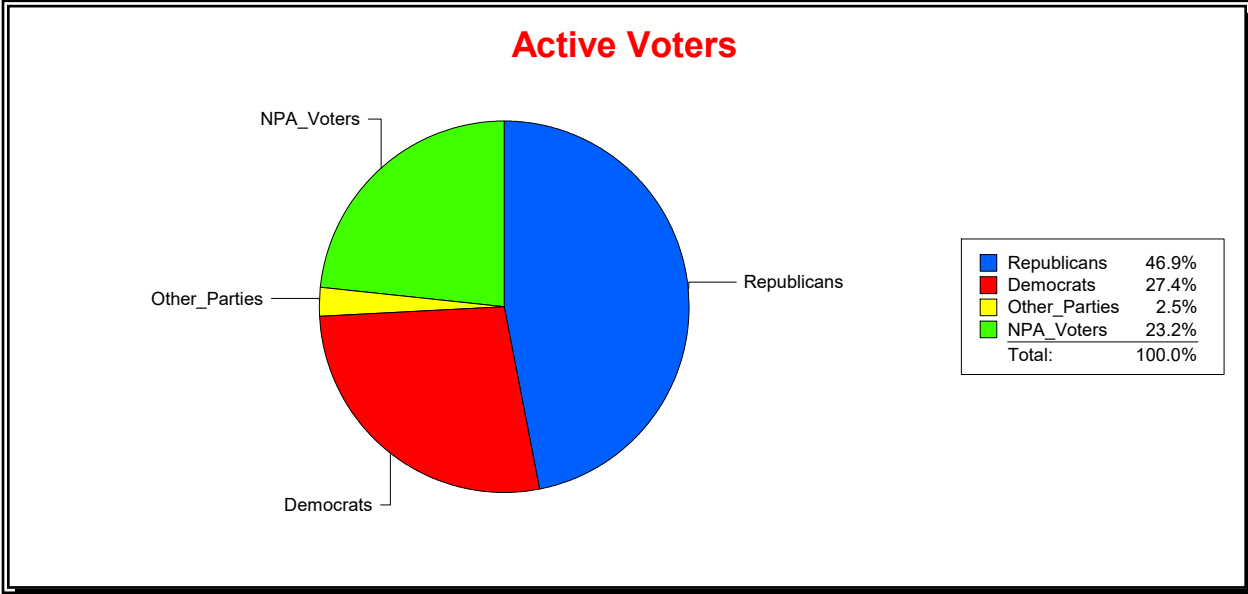

Date 1/2/2024

Time 08:03 AM

Graphs of District Registration

Active Registered Voters

Inactive Voters

District	Total	Dems	Reps	NonP	Other	Total	Dems	Reps	NonP	Other
SOIL AND WATER DIST 1	63,205	17,321	29,629	14,676	1,579	10,808	3,197	3,648	3,739	224