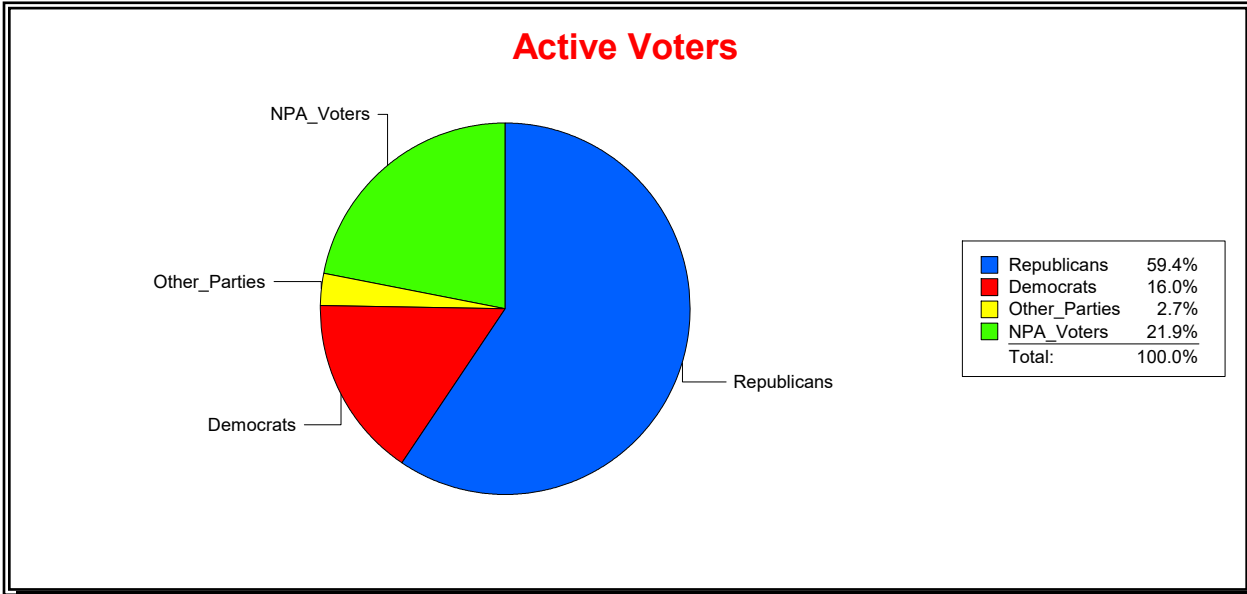

District	Total	Dems	Reps	NonP	Other	Total	Dems	Reps	NonP	Other
TOSCANA ISLES CDD	1,194	191	709	262	32	41	7	22	12	0

Ron Turner

Supervisor of Elections

Sarasota County, FL

Date 1/2/2024

Time 08:03 AM

Graphs of District Registration