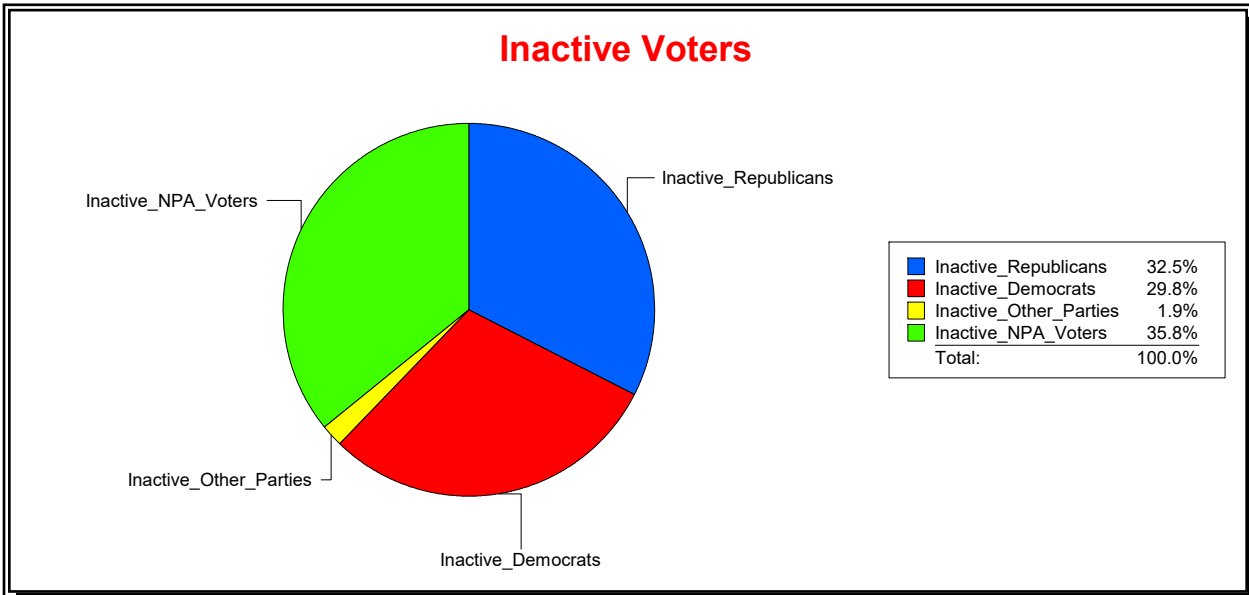

District	Total	Dems	Reps	NonP	Other	Total	Dems	Reps	NonP	Other
STATE SENATE 22	322,190	88,104	148,140	78,351	7,595	55,545	16,569	18,043	19,858	1,075

Ron Turner

Supervisor of Elections

Sarasota County, FL