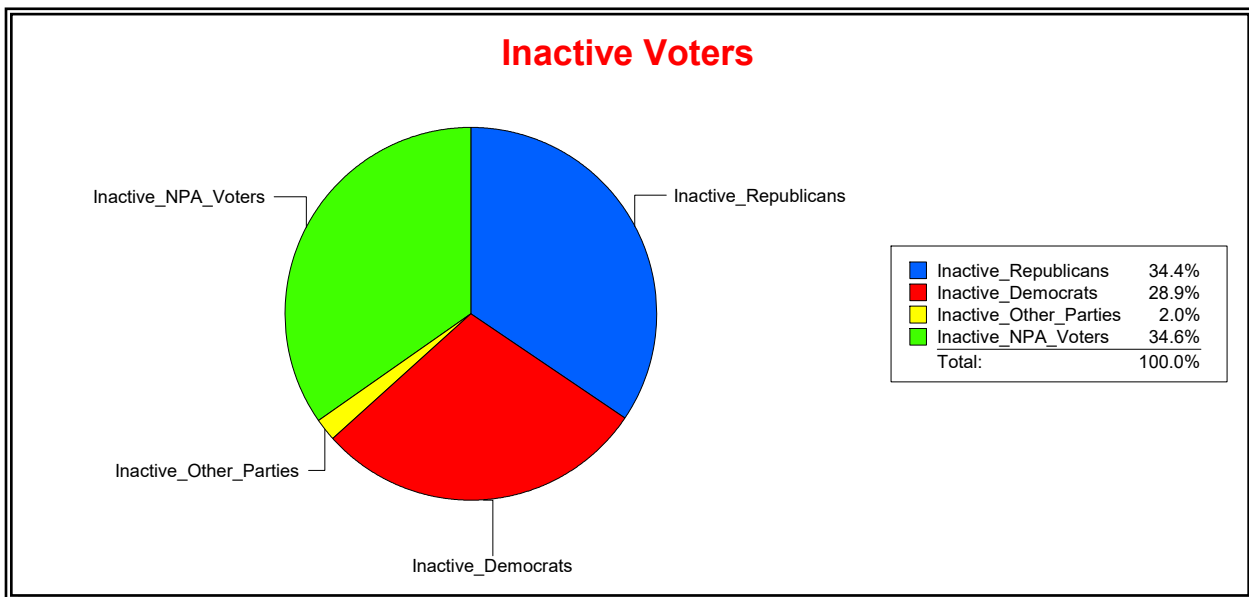

Ron Turner

Supervisor of Elections

Sarasota County, FL

Date 1/2/2024

Time 08:03 AM

Graphs of District Registration

Active Registered Voters

Inactive Voters

District	Total	Dems	Reps	NonP	Other	Total	Dems	Reps	NonP	Other
SOIL AND WATER DIST 4	68,251	18,577	31,978	16,070	1,626	10,129	2,932	3,488	3,508	201