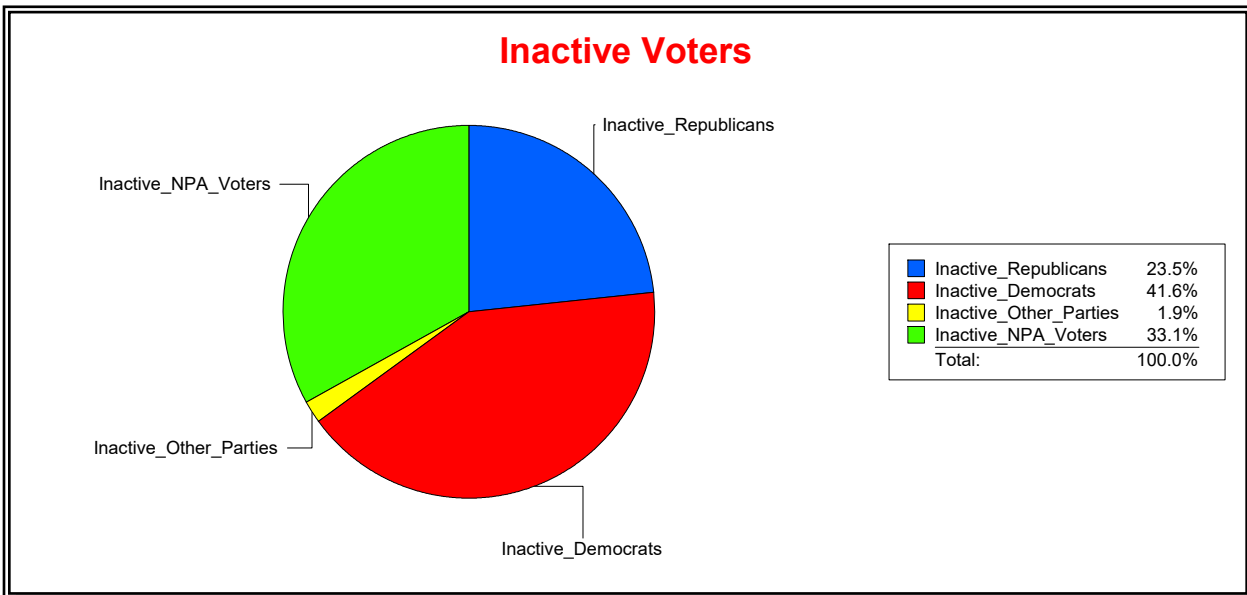

Ron Turner

Supervisor of Elections

Sarasota County, FL

Date 1/2/2024

Time 08:03 AM

Graphs of District Registration

Active Registered Voters

Inactive Voters

District	Total	Dems	Reps	NonP	Other	Total	Dems	Reps	NonP	Other
SARASOTA	33,393	13,267	11,334	7,914	878	8,470	3,521	1,987	2,805	157