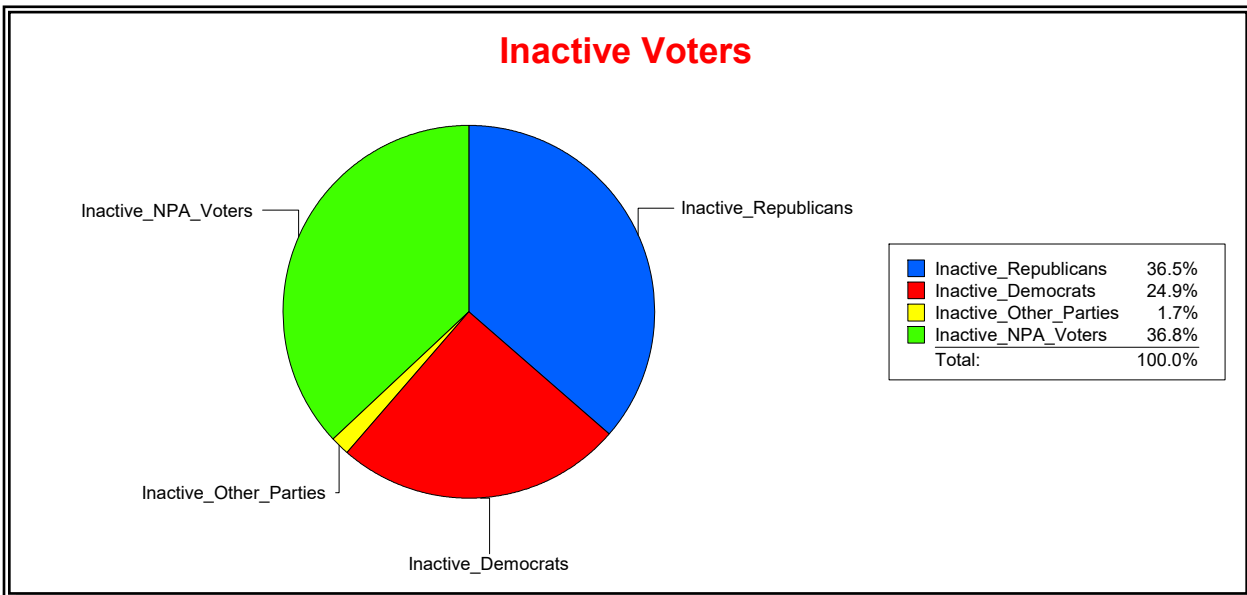

Ron Turner

Supervisor of Elections

Sarasota County, FL

Date 1/2/2024

Time 08:03 AM

Graphs of District Registration

Active Registered Voters

Inactive Voters

<u>District</u>	<u>Total</u>	<u>Dems</u>	<u>Reps</u>	<u>NonP</u>	<u>Other</u>	<u>Total</u>	<u>Dems</u>	<u>Reps</u>	<u>NonP</u>	<u>Other</u>
SOIL AND WATER DIST 3	69,708	16,808	34,010	17,424	1,466	9,966	2,484	3,639	3,669	174