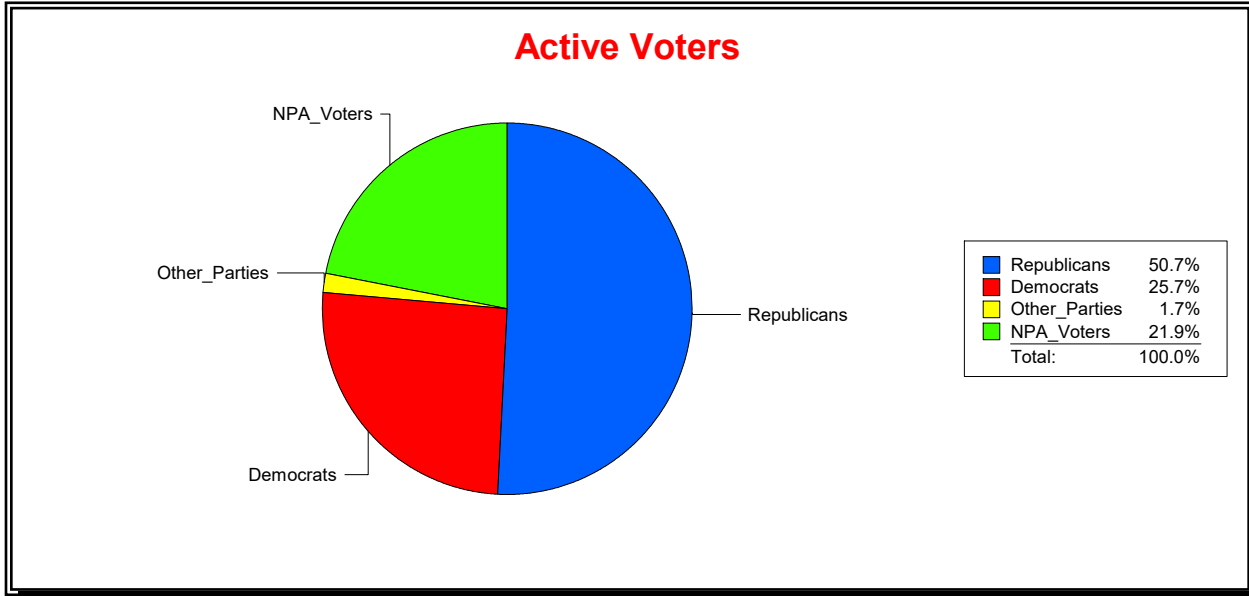

Ron Turner

Supervisor of Elections

Sarasota County, FL

Date 1/2/2024

Time 08:03 AM

Graphs of District Registration

Active Registered Voters

Inactive Voters

District	Total	Dems	Reps	NonP	Other	Total	Dems	Reps	NonP	Other
LONGBOAT KEY 3	1,394	358	707	305	24	164	46	76	40	2