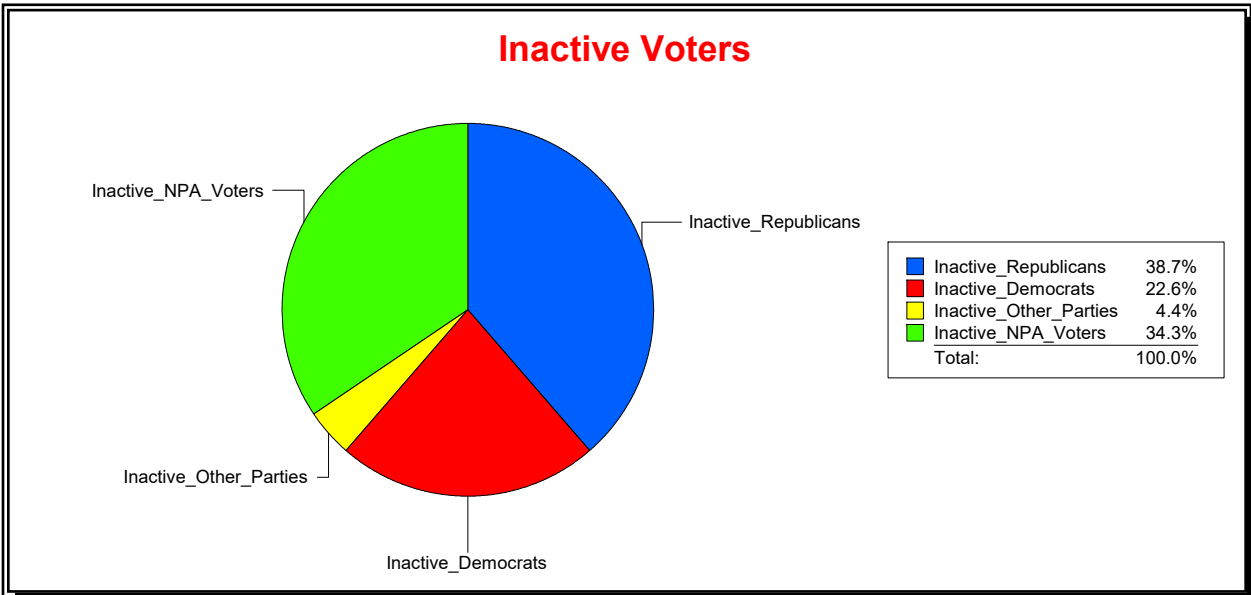

Date 1/2/2024

Time 08:03 AM

Graphs of District Registration

Active Registered Voters

Inactive Voters

District	Total	Dems	Reps	NonP	Other	Total	Dems	Reps	NonP	Other
LAKWOOD RANCH CDD	2,053	436	1,052	485	80	137	31	53	47	6