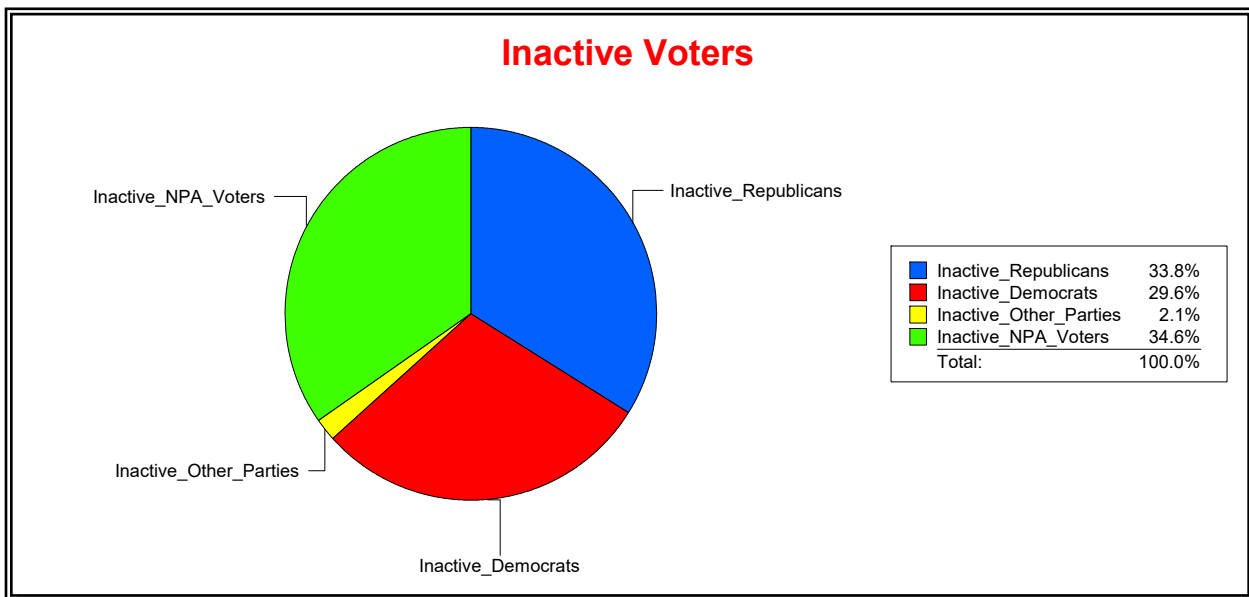

Ron Turner

Supervisor of Elections

Sarasota County, FL

Date 1/2/2024

Time 08:03 AM

Graphs of District Registration

Active Registered Voters

Inactive Voters

District	Total	Dems	Reps	NonP	Other	Total	Dems	Reps	NonP	Other
CNTY COMM DIST 1	63,205	17,321	29,629	14,676	1,579	10,808	3,197	3,648	3,739	224