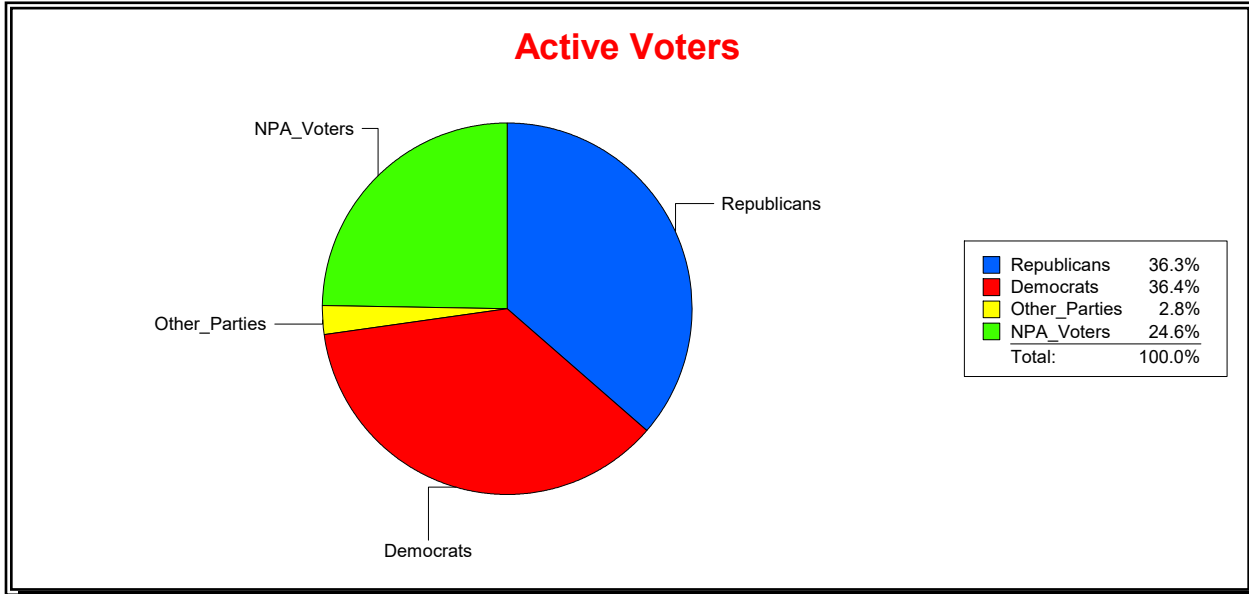

Supervisor of Elections

Sarasota County, FL

Date 1/2/2024

Time 08:03 AM

Graphs of District Registration

Active Registered Voters

Inactive Voters

<u>District</u>	<u>Total</u>	<u>Dems</u>	<u>Reps</u>	<u>NonP</u>	<u>Other</u>	<u>Total</u>	<u>Dems</u>	<u>Reps</u>	<u>NonP</u>	<u>Other</u>
SARASOTA DIST 3	9,301	3,384	3,374	2,287	256	2,456	858	667	883	48