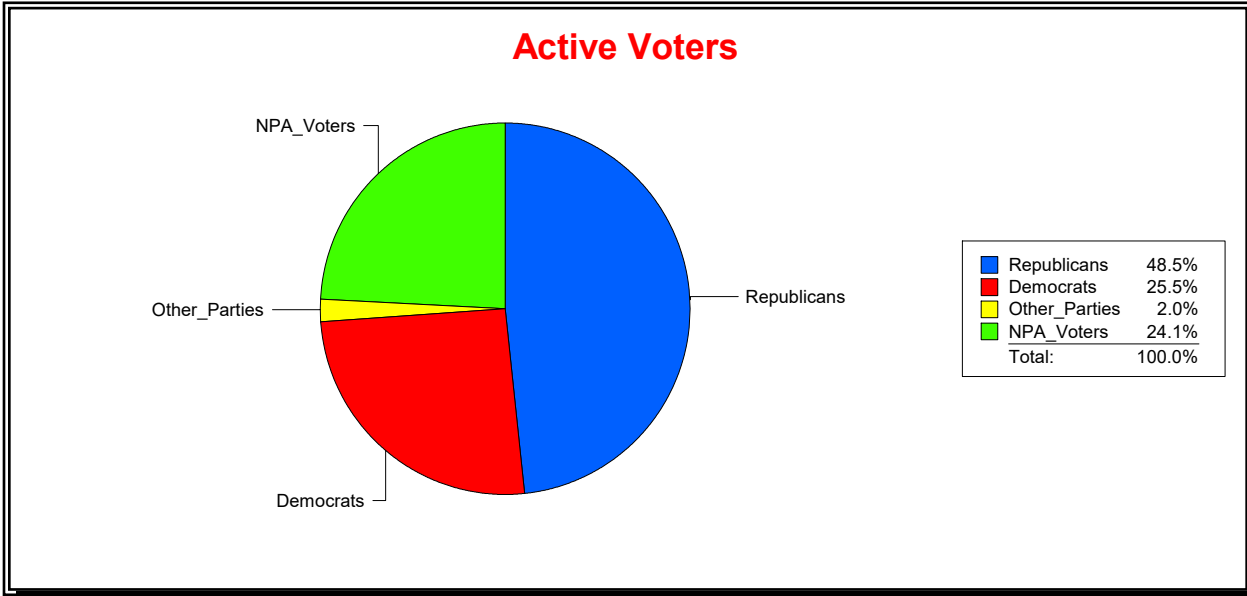

District	Total	Dems	Reps	NonP	Other	Total	Dems	Reps	NonP	Other
VENICE	21,814	5,565	10,569	5,251	429	2,795	713	1,105	931	46

Ron Turner

Supervisor of Elections

Sarasota County, FL

Date 1/2/2024

Time 08:03 AM