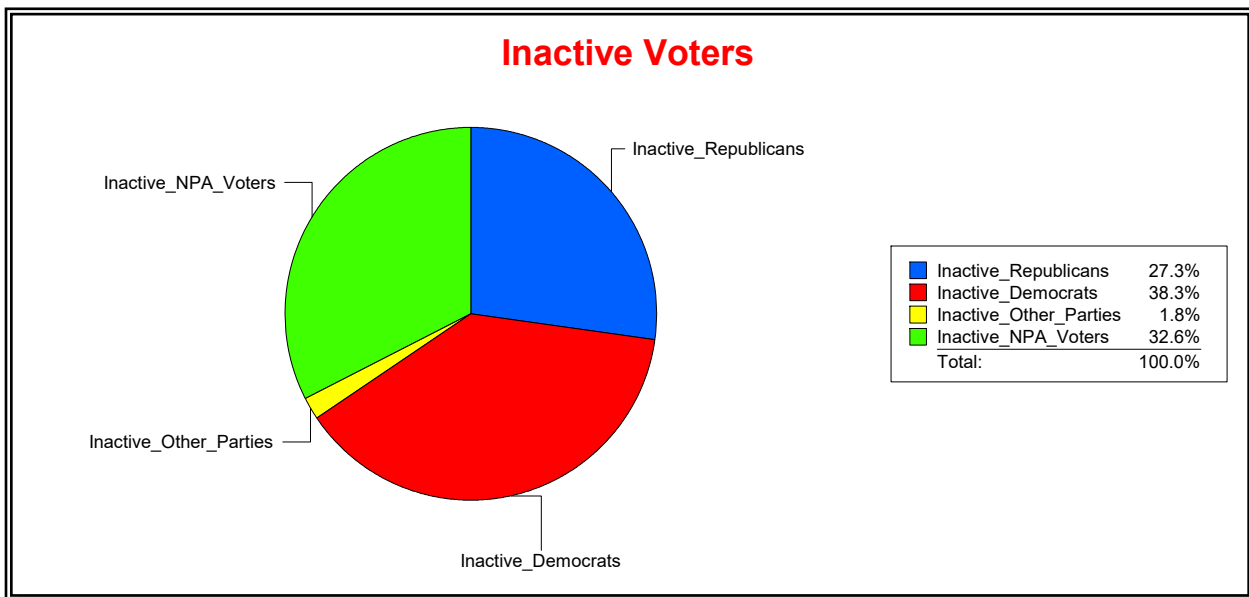

Ron Turner

Supervisor of Elections

Sarasota County, FL

Date 1/2/2024

Time 08:03 AM

Graphs of District Registration

Active Registered Voters

Inactive Voters

District	Total	Dems	Reps	NonP	Other	Total	Dems	Reps	NonP	Other
CNTY COMM DIST 2	57,246	20,889	21,780	13,189	1,388	12,757	4,892	3,485	4,155	225