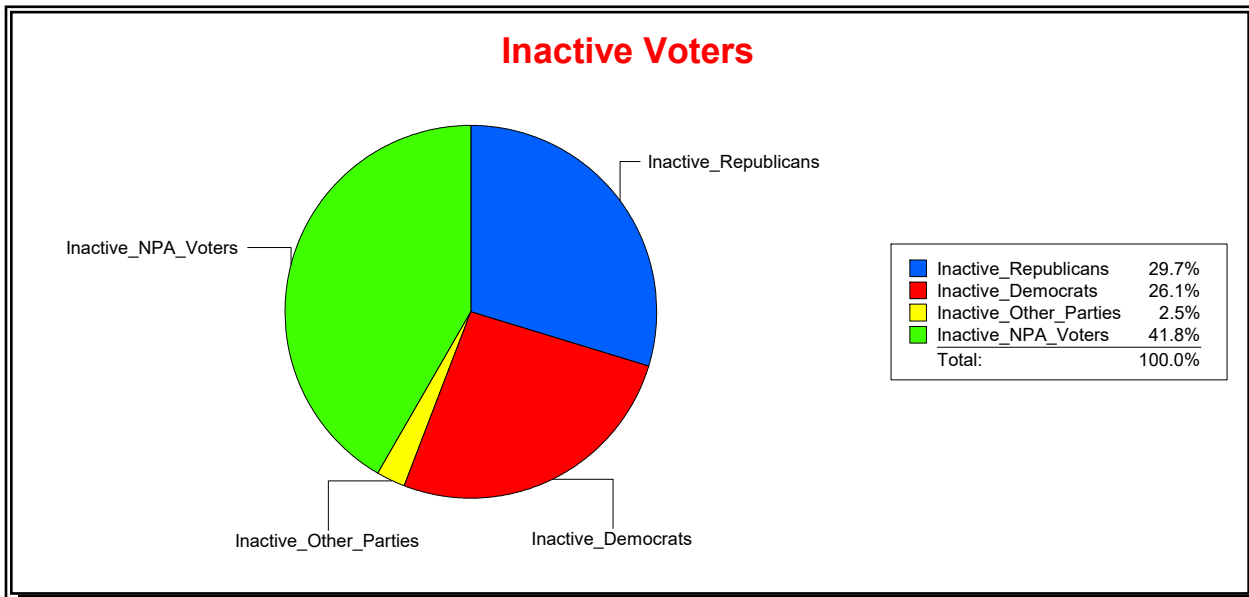

Ron Turner

Supervisor of Elections

Sarasota County, FL

Date 1/2/2024

Time 08:03 AM

Graphs of District Registration

Active Registered Voters

Inactive Voters

<u>District</u>	<u>Total</u>	<u>Dems</u>	<u>Reps</u>	<u>NonP</u>	<u>Other</u>	<u>Total</u>	<u>Dems</u>	<u>Reps</u>	<u>NonP</u>	<u>Other</u>
NORTH PORT DIST 1	9,786	2,143	4,711	2,693	239	1,872	488	556	782	46