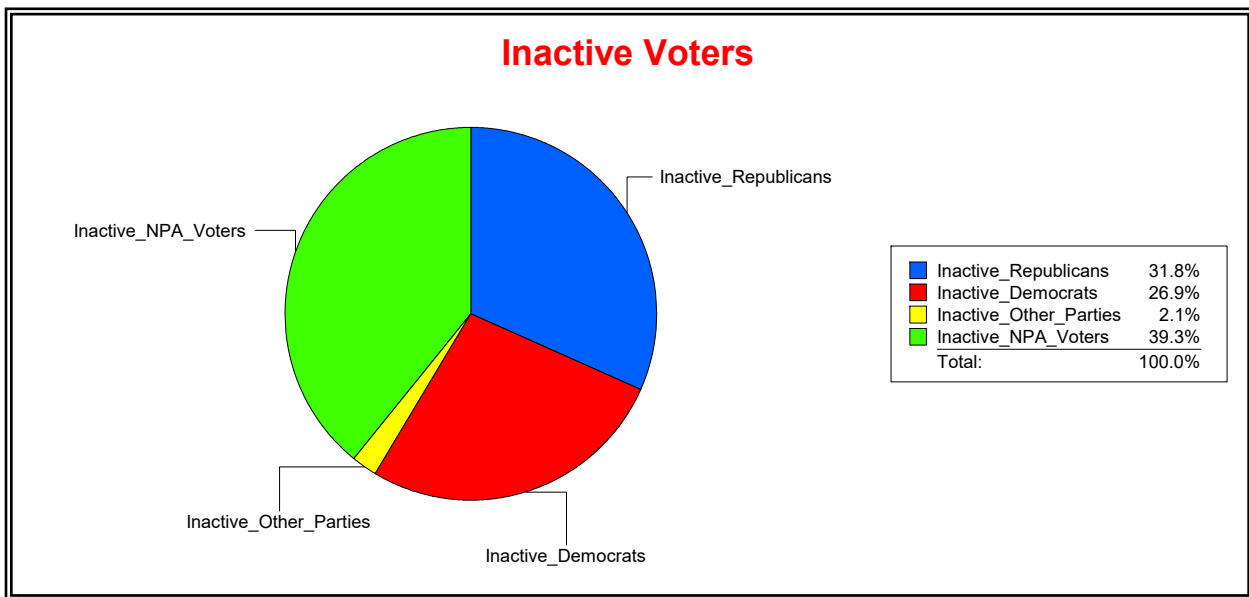

Ron Turner

Supervisor of Elections

Sarasota County, FL

Date 1/2/2024

Time 08:03 AM

Graphs of District Registration

Active Registered Voters

Inactive Voters

District	Total	Dems	Reps	NonP	Other	Total	Dems	Reps	NonP	Other
NORTH PORT 4	7,983	1,977	3,755	2,081	170	1,637	440	520	643	34