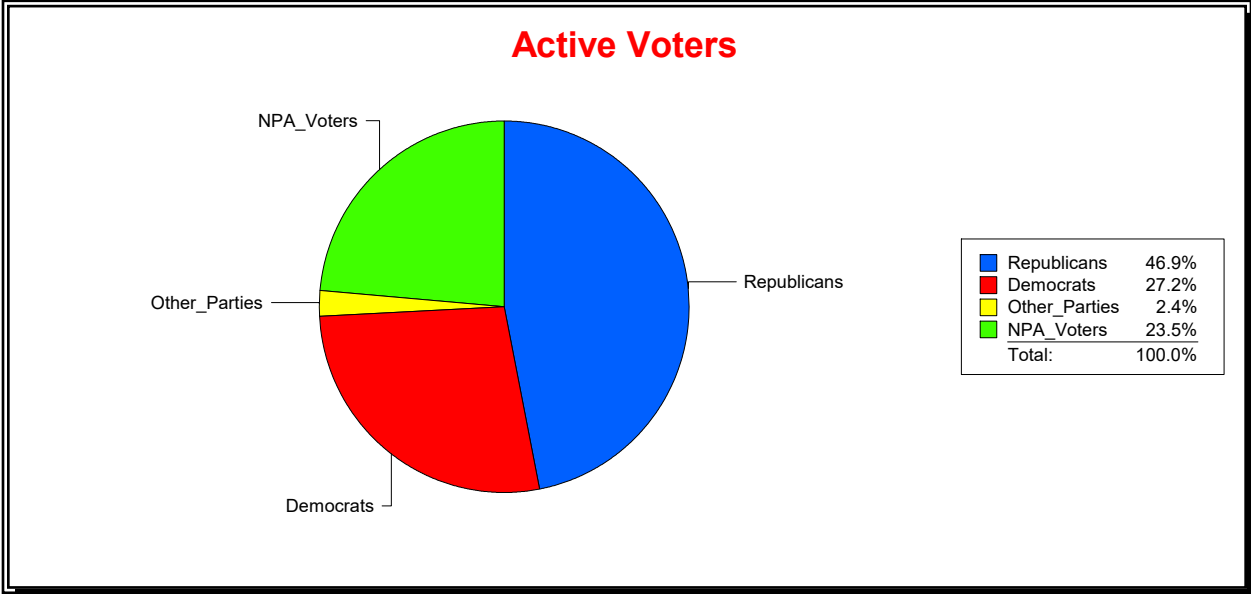

Ron Turner

Supervisor of Elections

Sarasota County, FL

Date 1/2/2024

Time 08:03 AM

Graphs of District Registration

Active Registered Voters

Inactive Voters

District	Total	Dems	Reps	NonP	Other	Total	Dems	Reps	NonP	Other
SCHOOL DIST 2	68,251	18,577	31,978	16,070	1,626	10,129	2,932	3,488	3,508	201