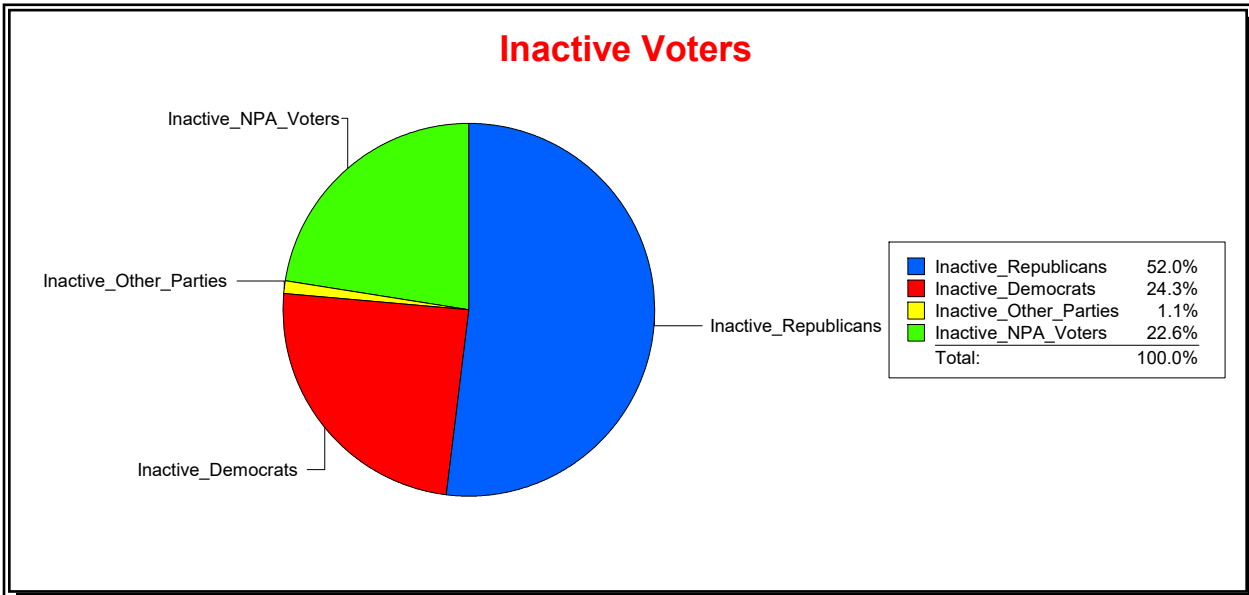

Date 1/2/2024

Time 08:03 AM

Graphs of District Registration

Active Registered Voters

Inactive Voters

District	Total	Dems	Reps	NonP	Other	Total	Dems	Reps	NonP	Other
LONGBOAT KEY 1	1,410	294	778	297	41	177	43	92	40	2