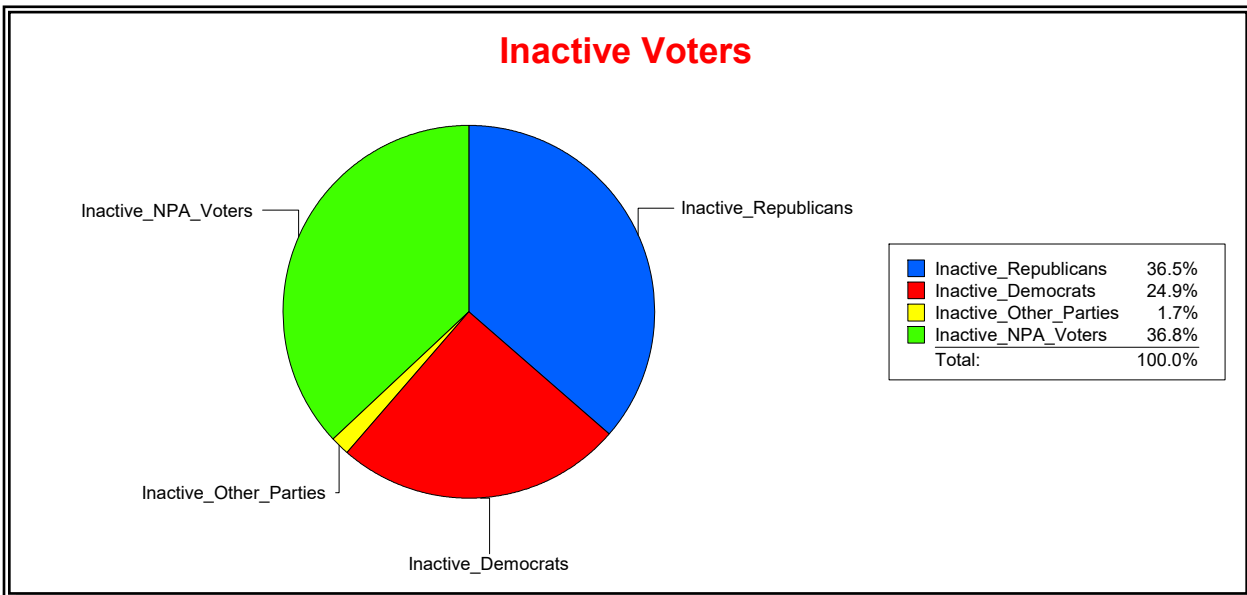

Ron Turner

Supervisor of Elections

Sarasota County, FL

Date 1/2/2024

Time 08:03 AM

Graphs of District Registration

Active Registered Voters

Inactive Voters

District	Total	Dems	Reps	NonP	Other	Total	Dems	Reps	NonP	Other
CNTY COMM DIST 3	69,708	16,808	34,010	17,424	1,466	9,966	2,484	3,639	3,669	174