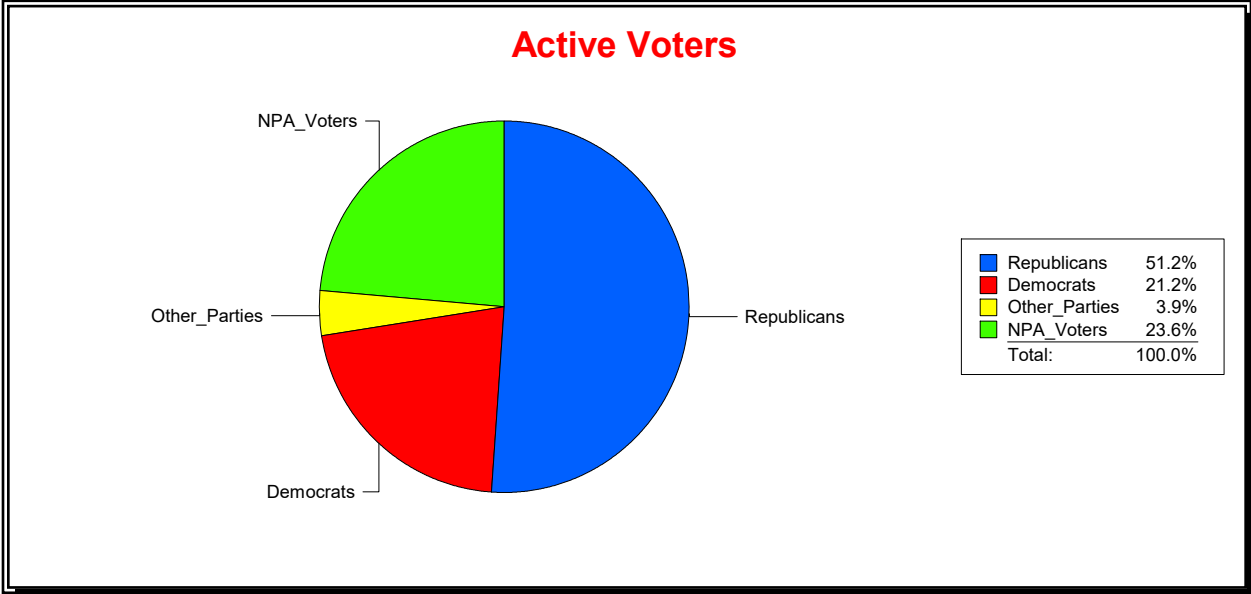

Date 1/2/2024

Time 08:03 AM

Graphs of District Registration

Active Registered Voters

Inactive Voters

District	Total	Dems	Reps	NonP	Other	Total	Dems	Reps	NonP	Other
LAKWOOD RANCH CDD	2,053	436	1,052	485	80	137	31	53	47	6