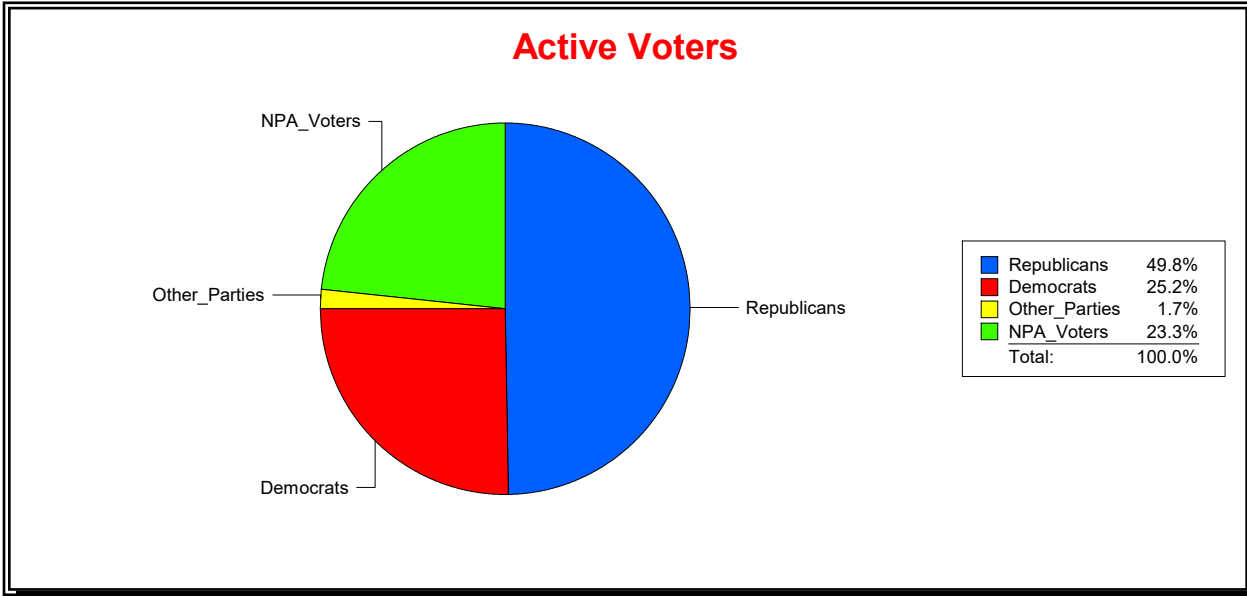

Date 1/2/2024

Time 08:03 AM

Graphs of District Registration

Active Registered Voters

Inactive Voters

District	Total	Dems	Reps	NonP	Other	Total	Dems	Reps	NonP	Other
VENETIAN CDD	1,894	477	944	441	32	137	36	56	44	1