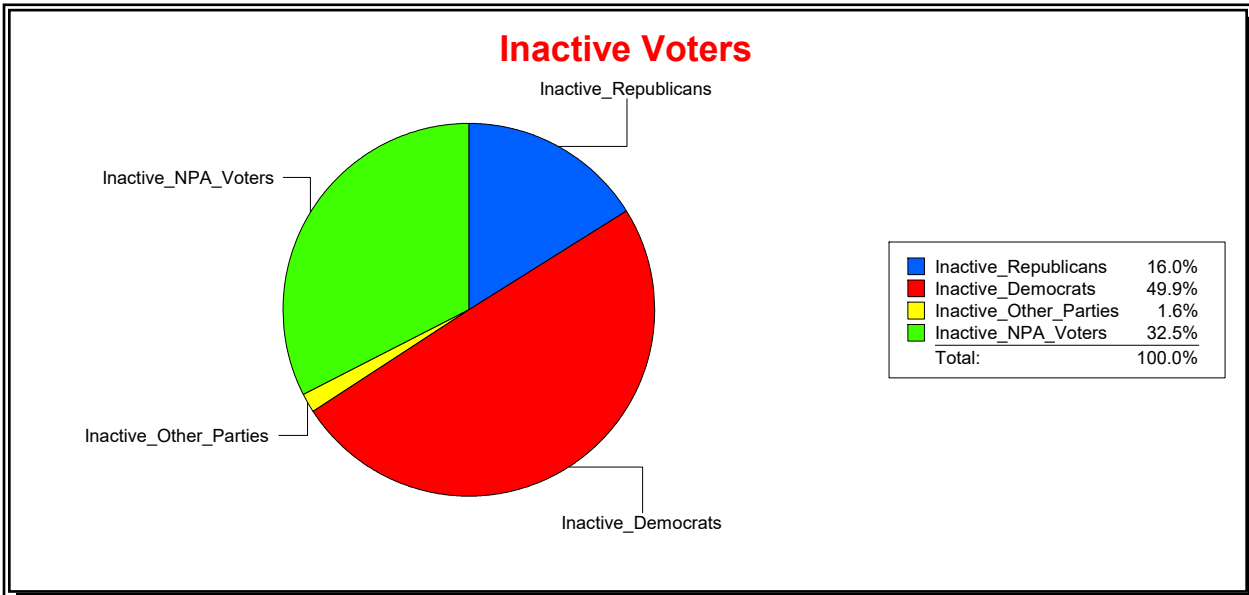

Ron Turner

Supervisor of Elections

Sarasota County, FL

Date 1/2/2024

Time 08:03 AM

Graphs of District Registration

Active Registered Voters

Inactive Voters

District	Total	Dems	Reps	NonP	Other	Total	Dems	Reps	NonP	Other
SARASOTA DIST 1	8,672	4,423	1,928	2,061	260	3,510	1,753	561	1,139	57