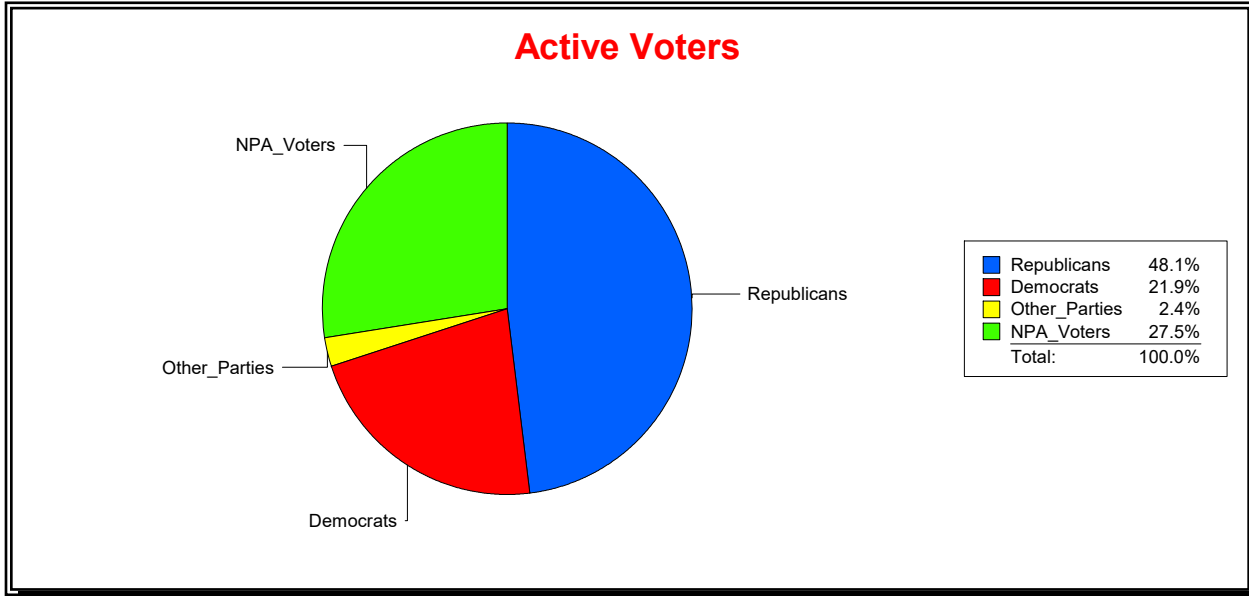

Ron Turner

Supervisor of Elections

Sarasota County, FL

Date 1/2/2024

Time 08:03 AM

Graphs of District Registration

Active Registered Voters

Inactive Voters

District	Total	Dems	Reps	NonP	Other	Total	Dems	Reps	NonP	Other
NORTH PORT 1	9,786	2,143	4,711	2,693	239	1,872	488	556	782	46