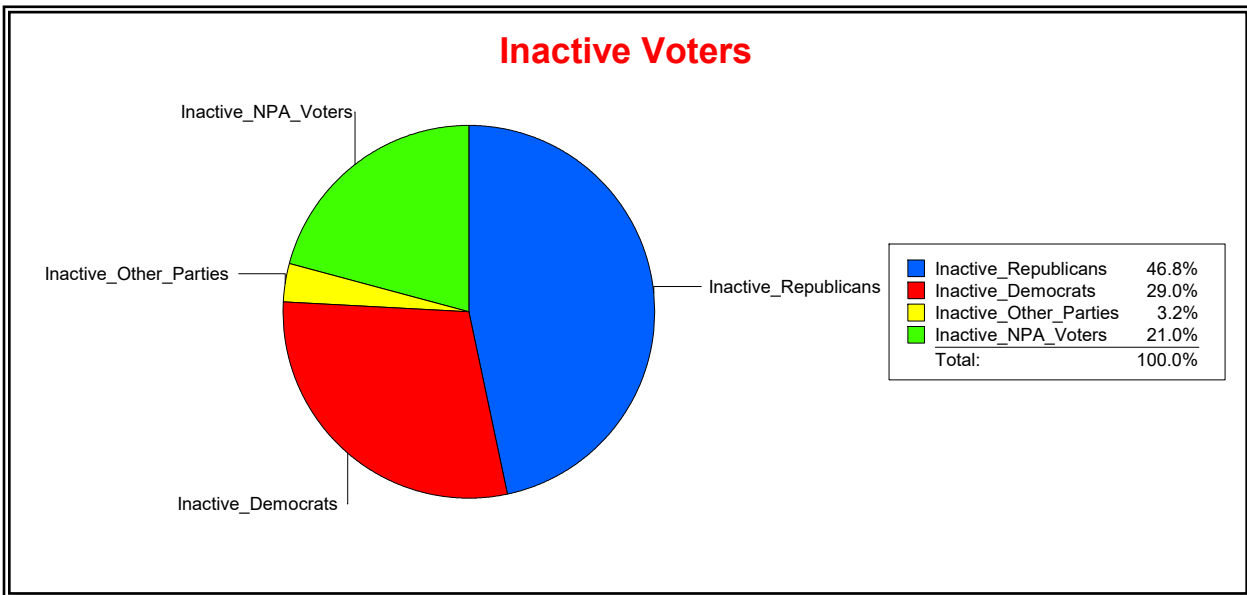

Date 1/2/2024

Time 08:03 AM

Graphs of District Registration

Active Registered Voters

Inactive Voters

District	Total	Dems	Reps	NonP	Other	Total	Dems	Reps	NonP	Other
LONGBOAT KEY 4	369	101	182	79	7	62	18	29	13	2