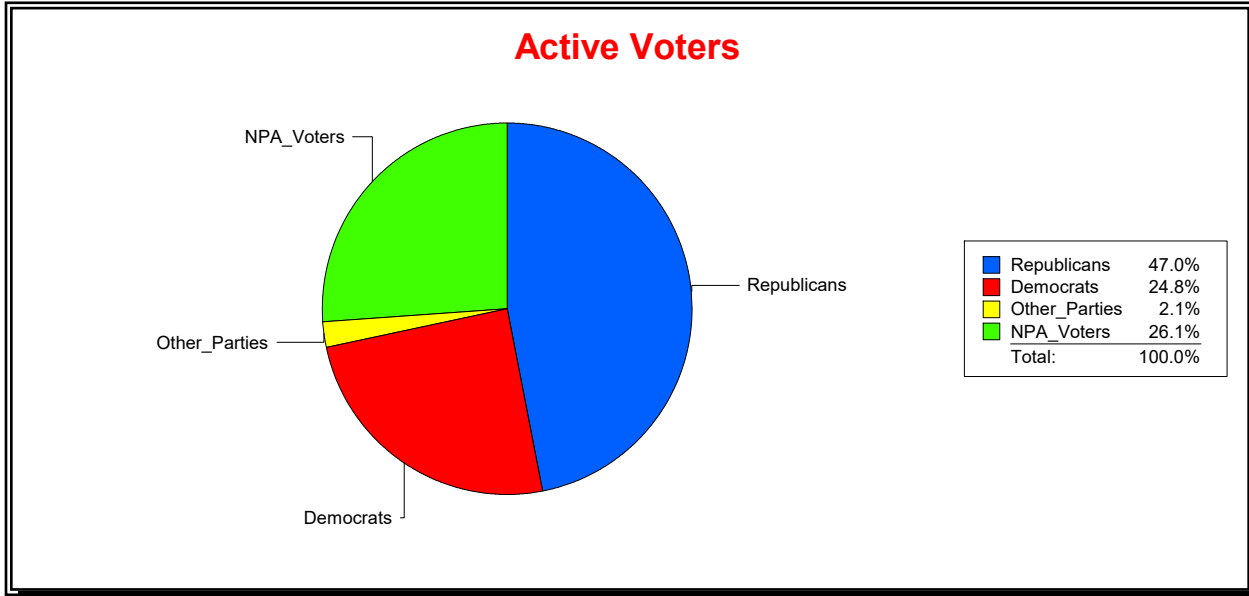

Supervisor of Elections

Sarasota County, FL

Date 1/2/2024

Time 08:03 AM

Graphs of District Registration

Active Registered Voters

Inactive Voters

<u>District</u>	<u>Total</u>	<u>Dems</u>	<u>Reps</u>	<u>NonP</u>	<u>Other</u>	<u>Total</u>	<u>Dems</u>	<u>Reps</u>	<u>NonP</u>	<u>Other</u>
NORTH PORT DIST 4	7,983	1,977	3,755	2,081	170	1,637	440	520	643	34