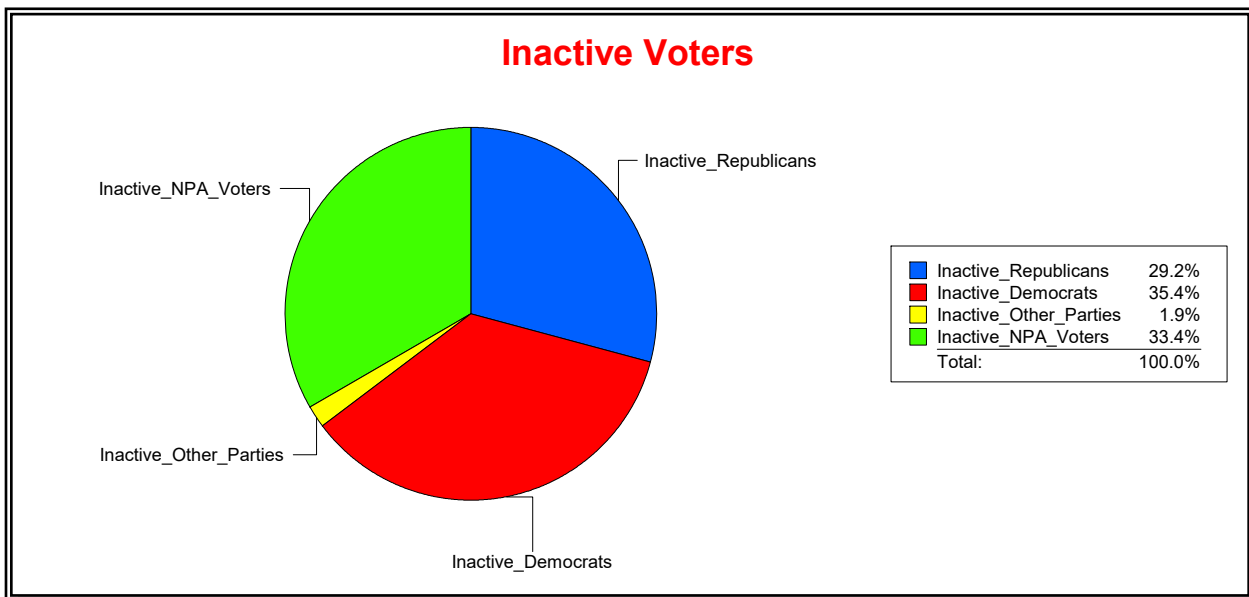

Ron Turner

Supervisor of Elections

Sarasota County, FL

Date 1/2/2024

Time 08:03 AM

Graphs of District Registration

Active Registered Voters

Inactive Voters

<u>District</u>	<u>Total</u>	<u>Dems</u>	<u>Reps</u>	<u>NonP</u>	<u>Other</u>	<u>Total</u>	<u>Dems</u>	<u>Reps</u>	<u>NonP</u>	<u>Other</u>
HOSPITAL BOARD NORTH	95,006	30,613	39,873	22,118	2,402	19,165	6,792	5,597	6,408	368